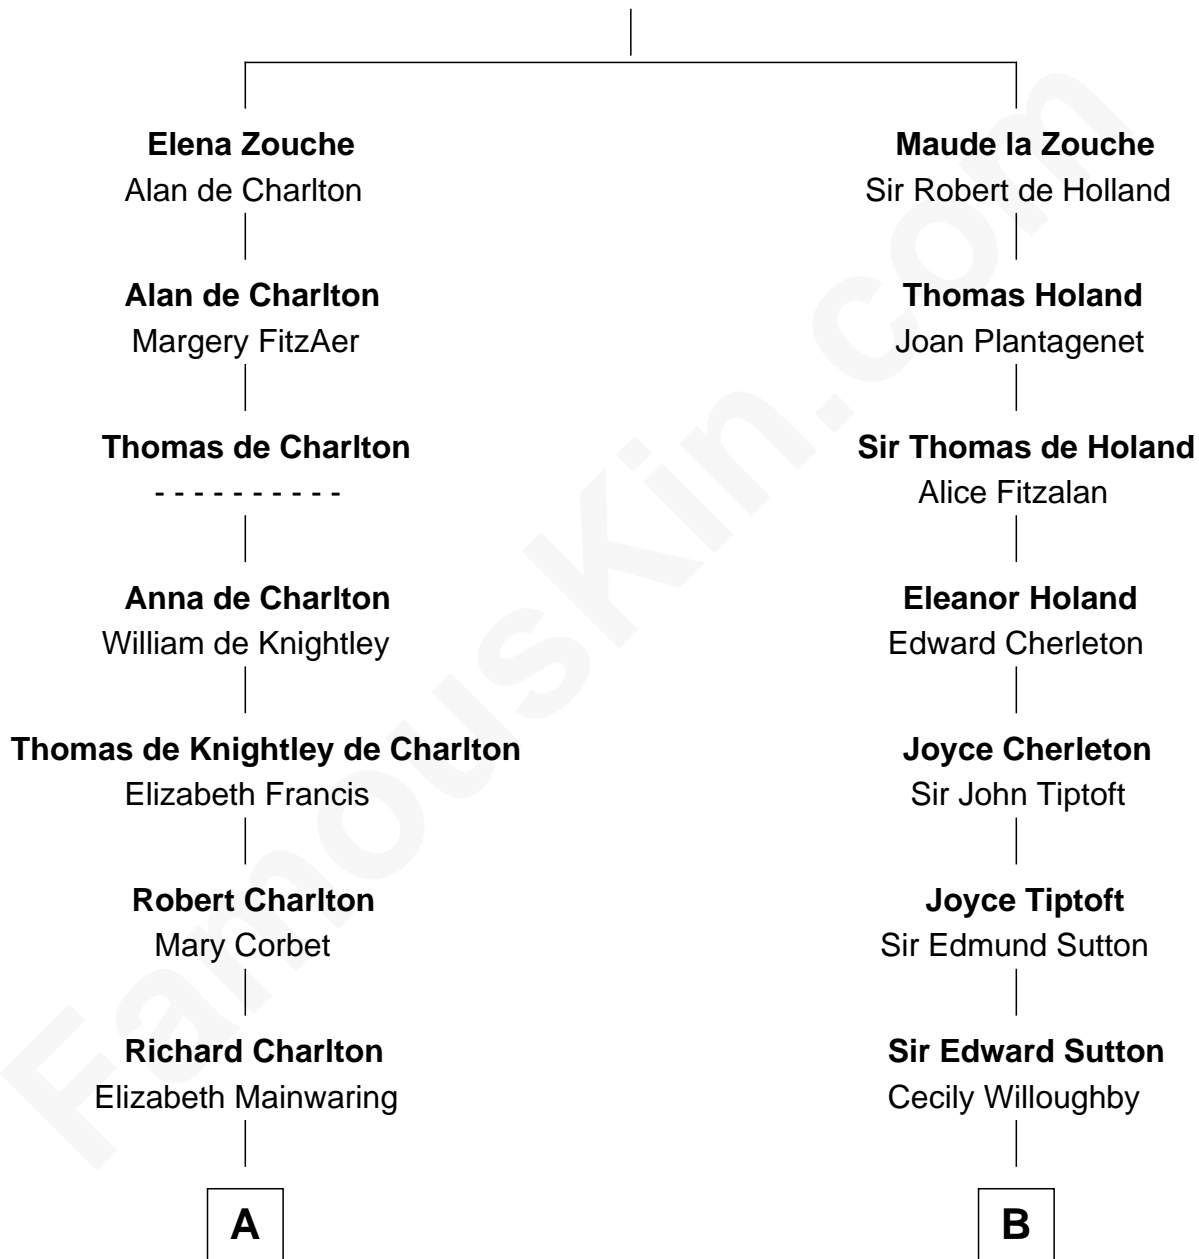

FamousKin.com Relationship Chart of

John Davis

14th and 17th Governor of Massachusetts

17th cousin 1 time removed of

Seth Low

Mayor of New York City President of Columbia University

Sir Alan la Zouche
Eleanor de Segrave

C

Abiel Abbot Low

Ellen Almira Dow

Seth Low

Mayor of New York City President of Columbia University

FamousKin.com