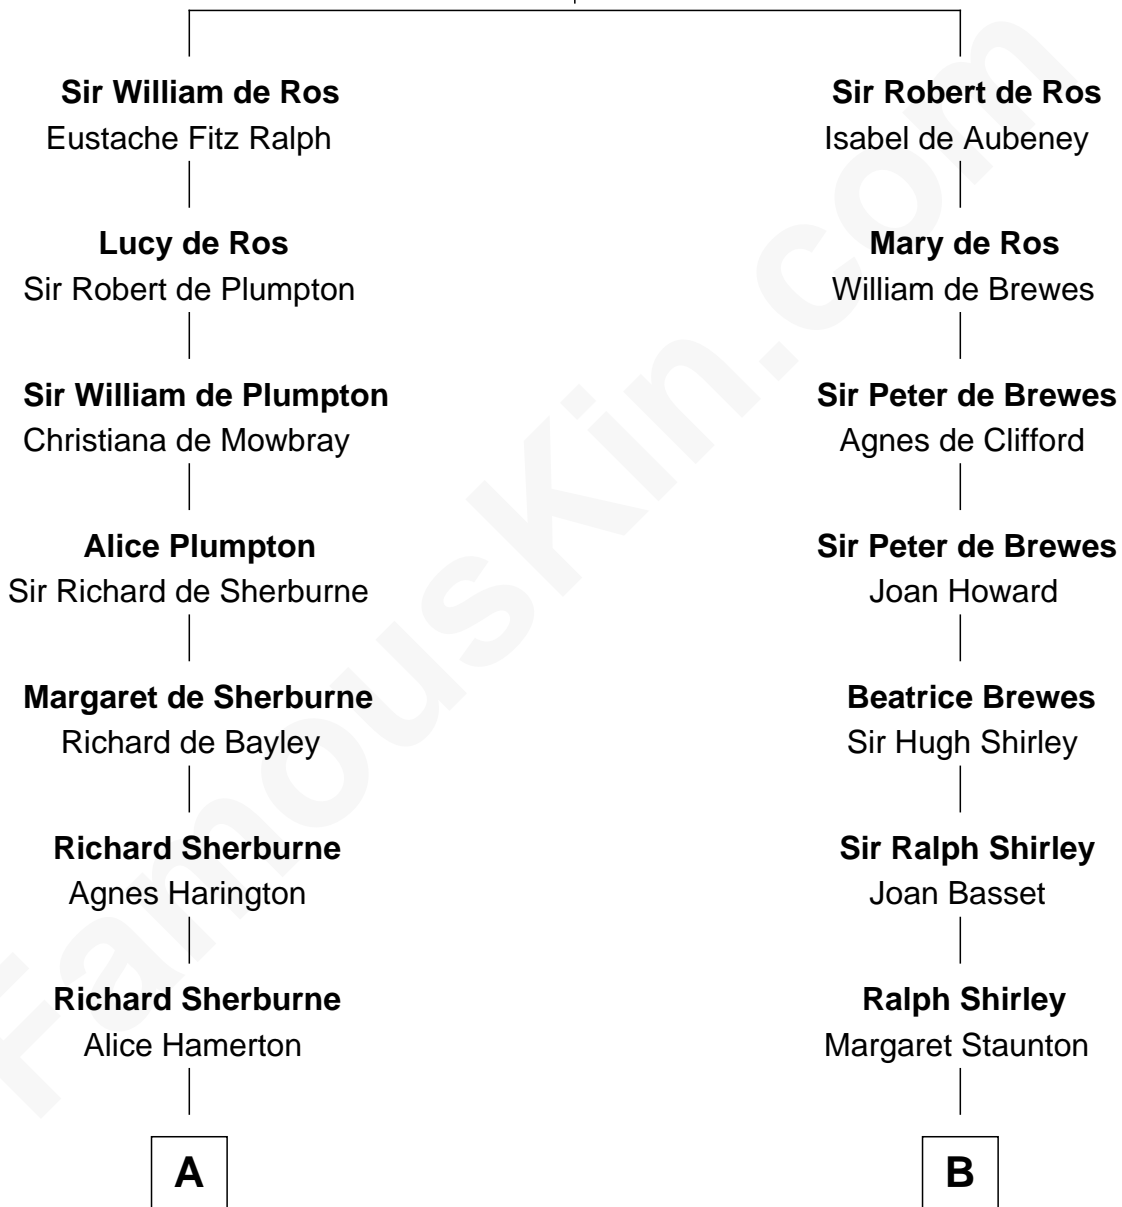

FamousKin.com Relationship Chart of

Robert Brooke

10th Governor of Virginia

19th cousin 1 time removed of

William Henry Moore

Co-Founder, U.S. Steel and Nabisco

Sir William de Ros

Lucy FitzPiers

C

Col. Francis Taliaferro

Elizabeth Hay

Ann Hay Taliaferro

Richard Brooke

Robert Brooke

10th Governor of Virginia

D

George Beckwith

Rachel Marsh

George Beckwith

Mary Bradley

Rachael Arvilla Beckwith

Nathaniel Ford Moore

William Henry Moore

Co-Founder, U.S. Steel and Nabisco