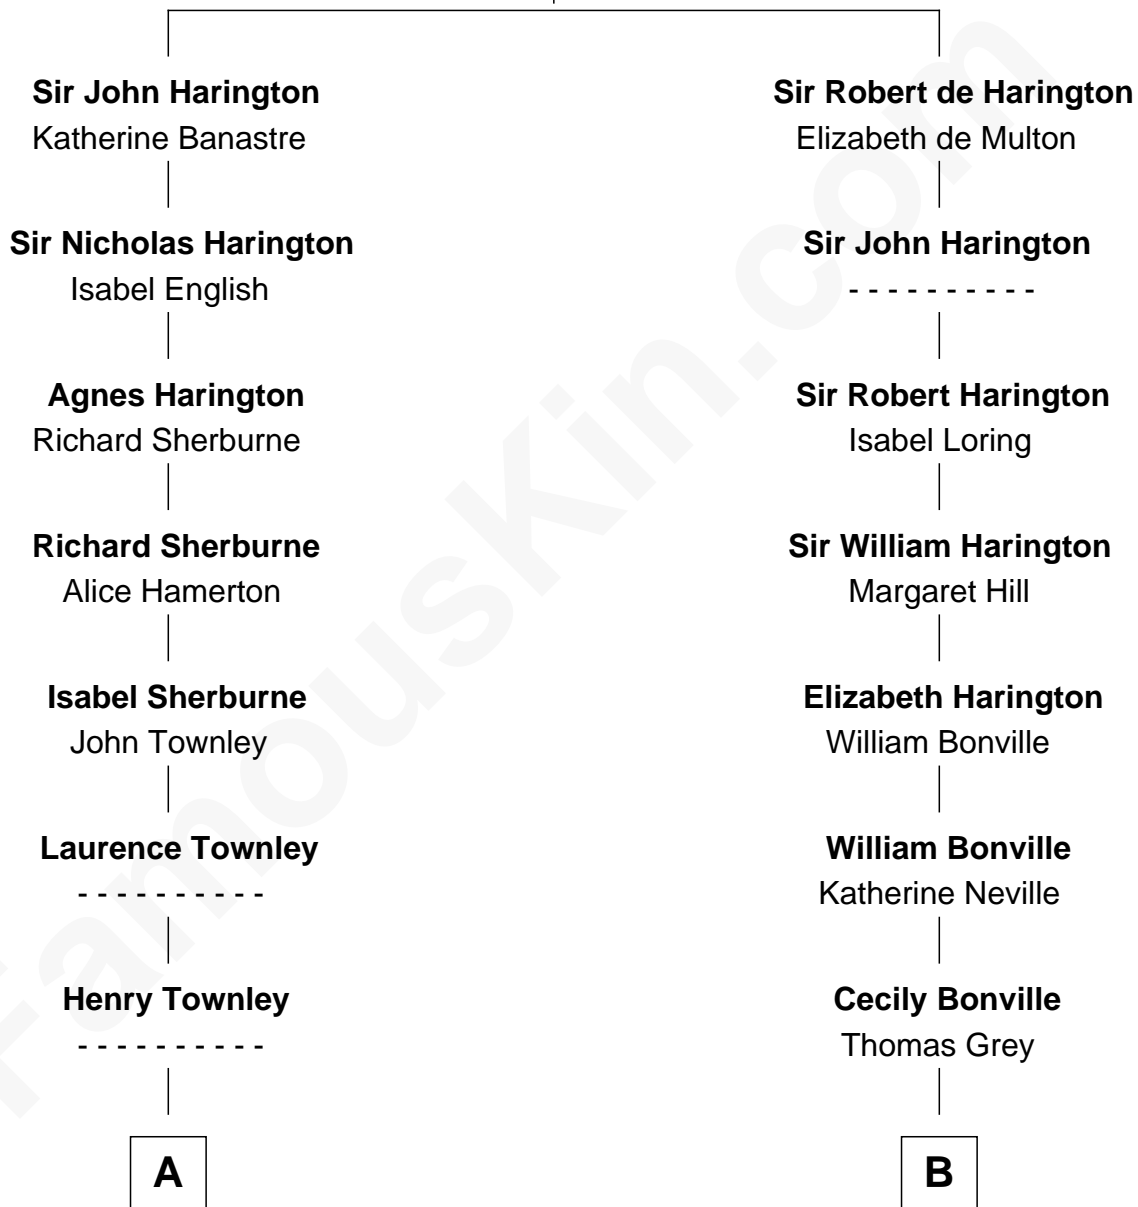

# FamousKin.com Relationship Chart of

**Robert Brooke**

*10th Governor of Virginia*

16th cousin of

**John Taylor Gilman**

*5th Governor of New Hampshire*

**Sir John de Harington**

Joan - - - - -

**A**

**Laurence Townley**

Hellen Hesketh

**Laurence Townley**

Margaret Hartley

**Laurence Townley**

Jennet Halstead

**Elizabeth Townley**