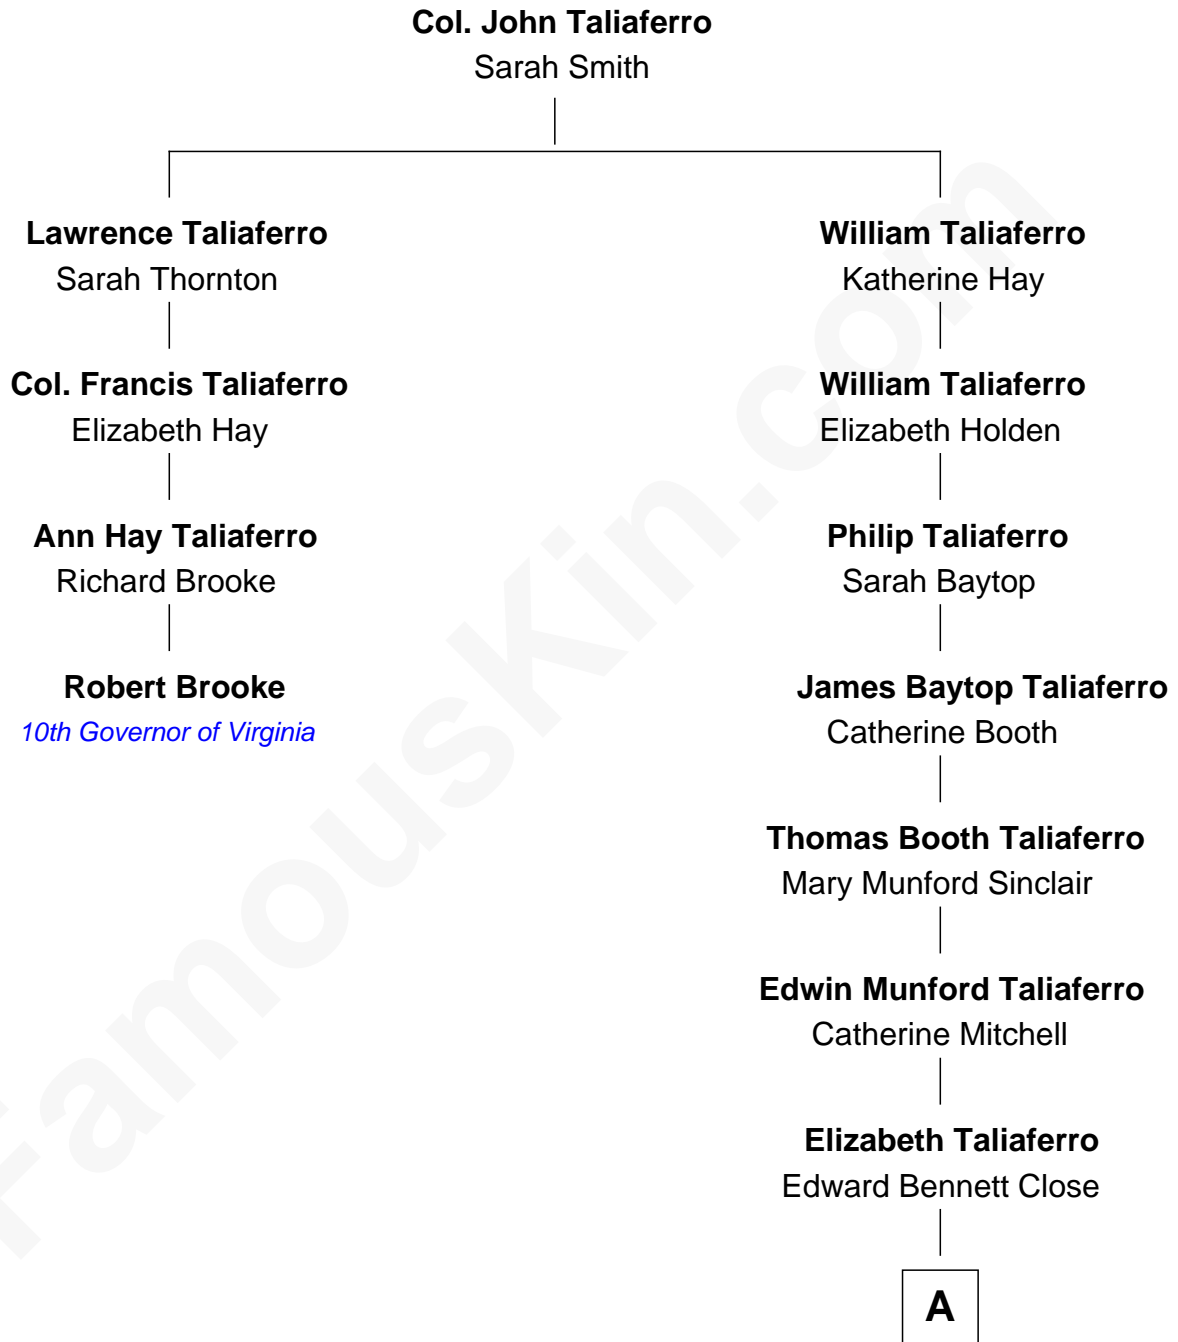

FamousKin.com Relationship Chart of

Robert Brooke

10th Governor of Virginia

3rd cousin 5 times removed of

Glenn Close

Movie, Television, and Stage Actress

A

Dr. William Taliaferro Close

Elizabeth Mary H. Moore

Glenn Close

Movie, Television, and Stage Actress

FamousKin.com