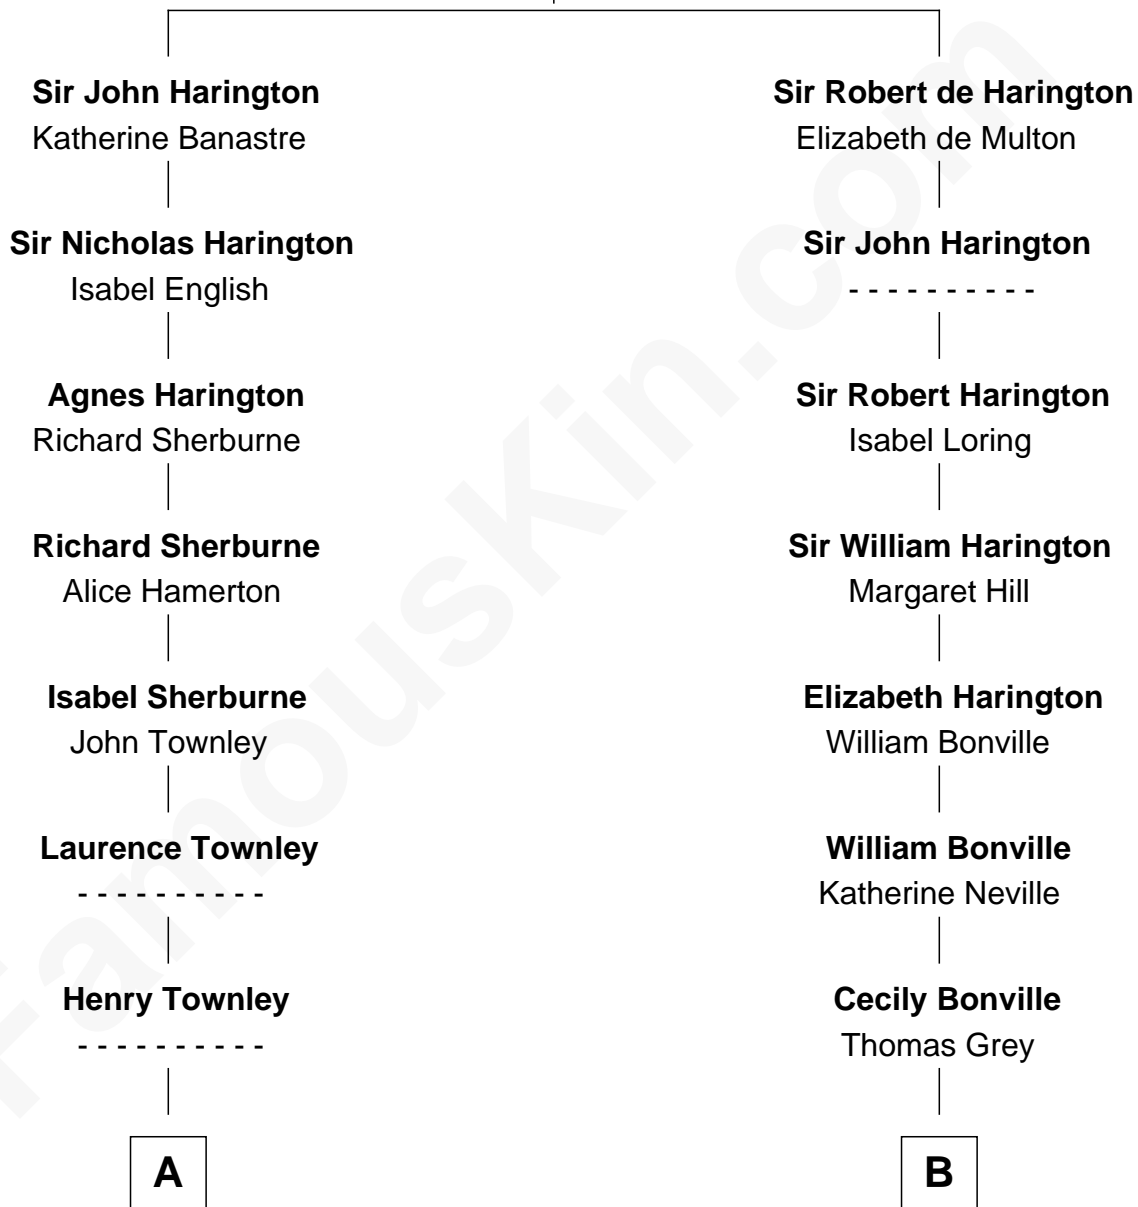

FamousKin.com Relationship Chart of

Robert Brooke

10th Governor of Virginia

16th cousin of

Nicholas Gilman

Signer of the U.S. Constitution

Sir John de Harington

Joan - - - - -