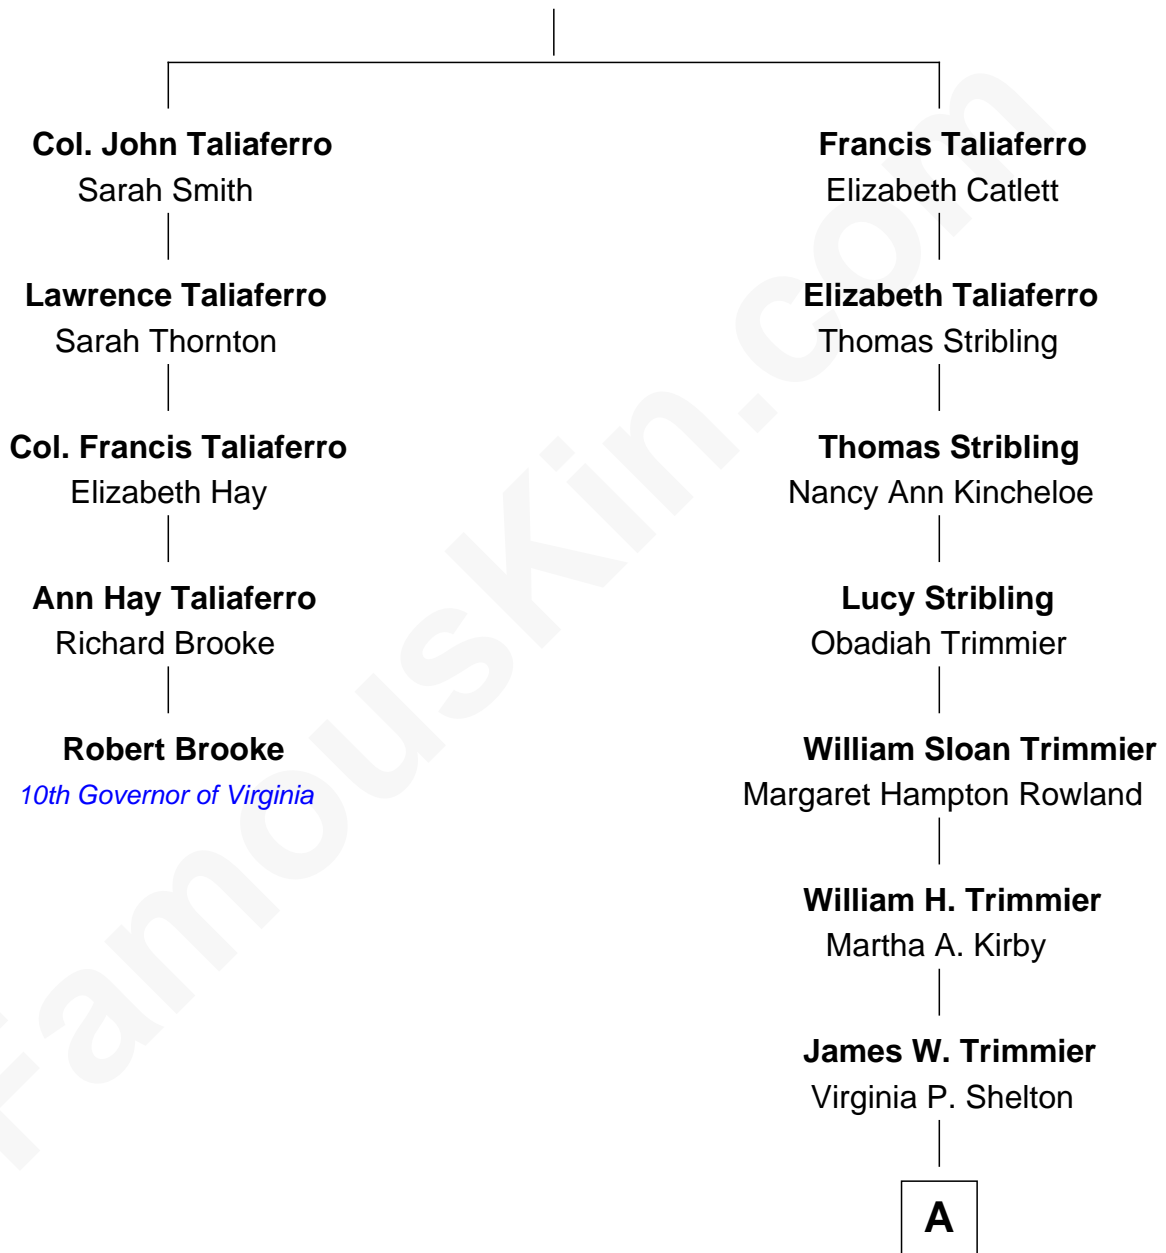

FamousKin.com Relationship Chart of

Robert Brooke

10th Governor of Virginia

4th cousin 5 times removed of

Joanne Woodward

Movie Actress

Robert Taliaferro
Katherine Debnam

A

James Lloyd Trimmier
Eleanor Gasque Gignilliat

Elinor Gasque Trimmier
Wade Woodward

Joanne Woodward
Movie Actress

FamousKin.com