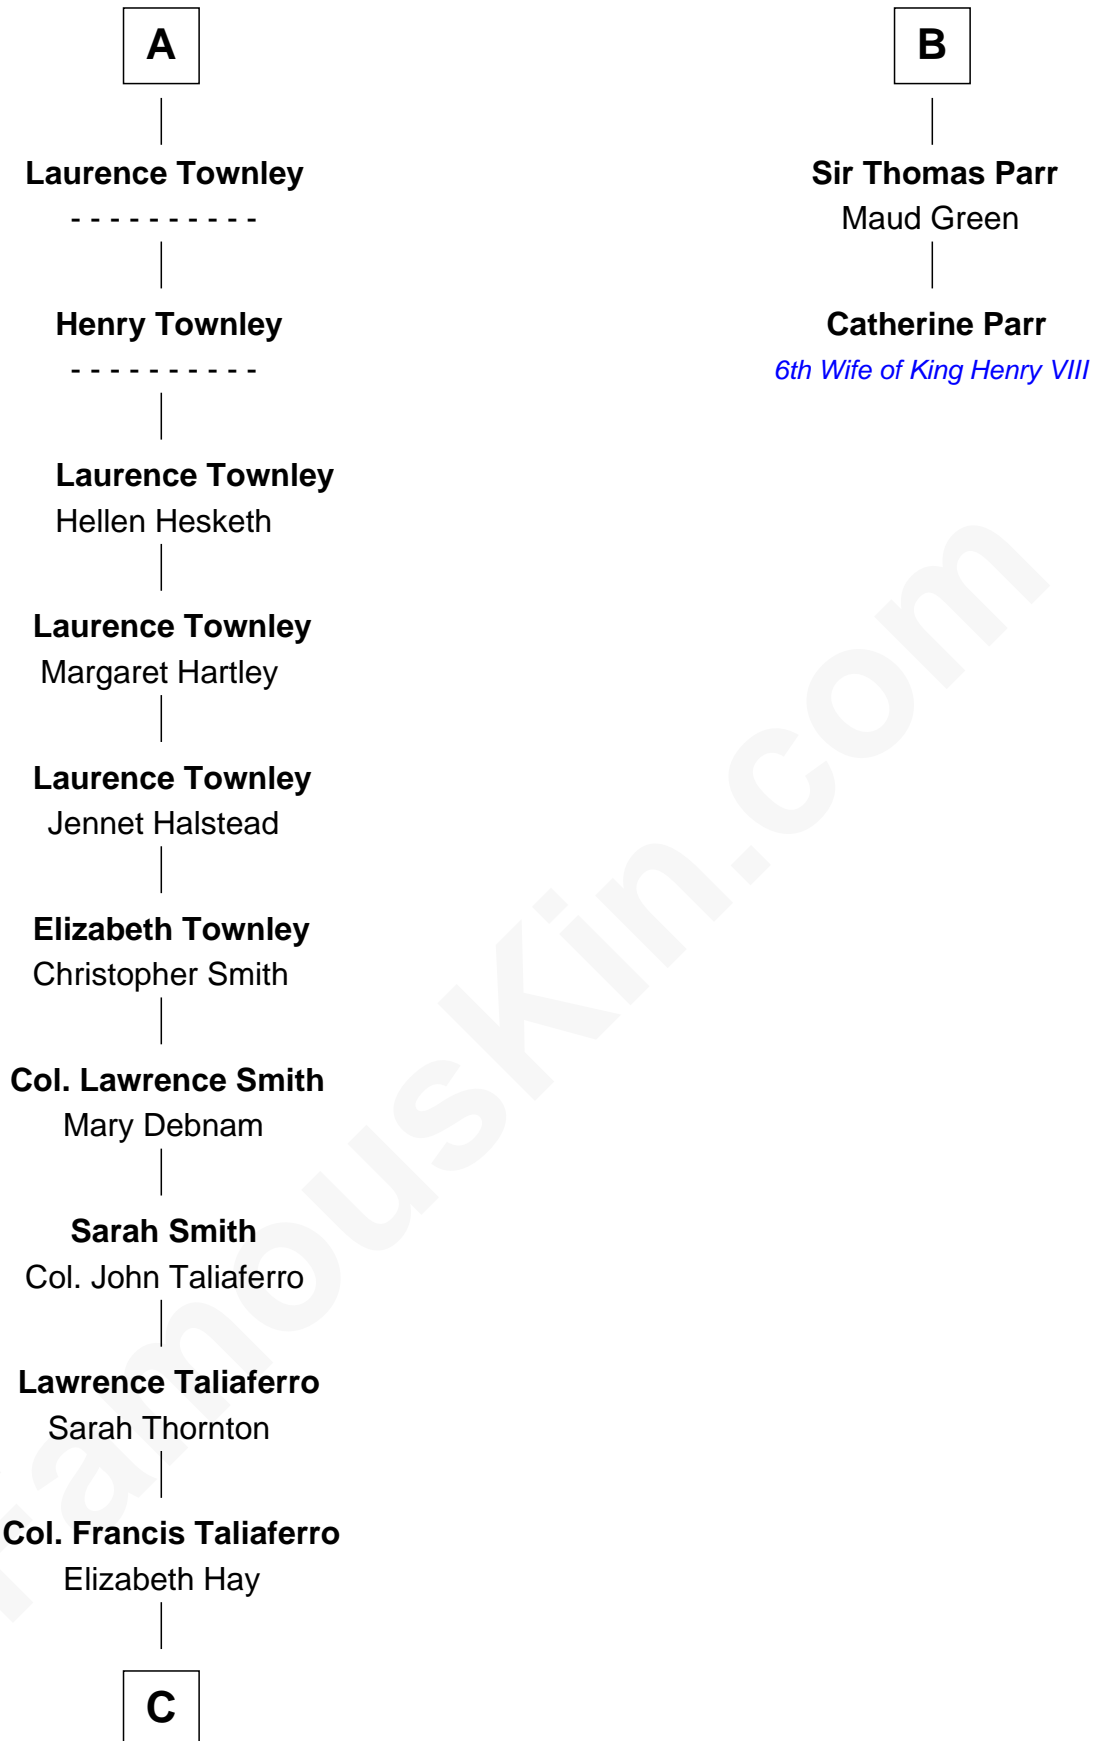

# FamousKin.com Relationship Chart of

**Robert Brooke**

*10th Governor of Virginia*

8th cousin 10 times removed of

**Catherine Parr**

*6th Wife of King Henry VIII*

**Sir William de Ros**

Eustache Fitz Ralph

**C**

Ann Hay Taliaferro

Richard Brooke

**Robert Brooke**

*10th Governor of Virginia*

FamousKin.com