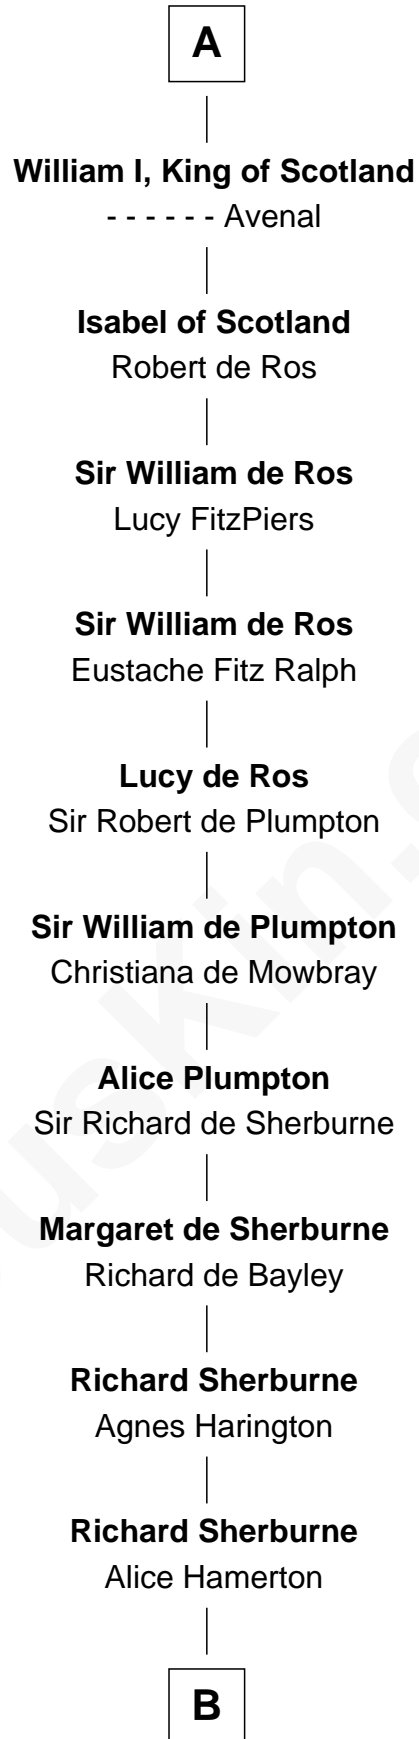

# FamousKin.com Relationship Chart of

**Robert Brooke**

*10th Governor of Virginia*

**28th Great-grandson of**

**King Robert I**

*King of France*

**B**

**Isabel Sherburne**

John Townley

**Laurence Townley**

-----

**Henry Townley**

-----

**Laurence Townley**

Hellen Hesketh

**Laurence Townley**

Margaret Hartley

**Laurence Townley**

Jennet Halstead

**Elizabeth Townley**

Christopher Smith

**Col. Lawrence Smith**

Mary Debnam

**Sarah Smith**