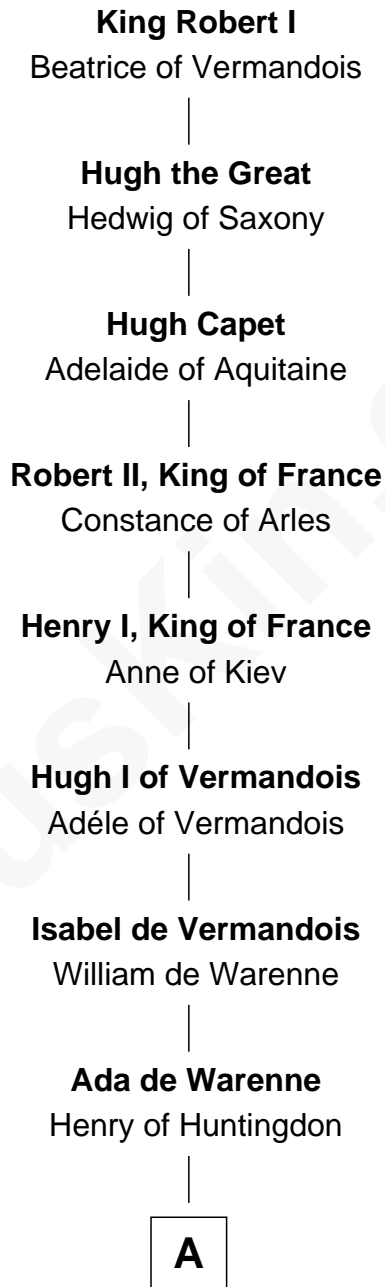

# FamousKin.com Relationship Chart of

**Robert Brooke**

*10th Governor of Virginia*

**28th Great-grandson of**

**King Robert I**

*King of France*

**B**

**Isabel Sherburne**

John Townley

**Laurence Townley**

-----

**Henry Townley**

-----

**Laurence Townley**

Hellen Hesketh

**Laurence Townley**