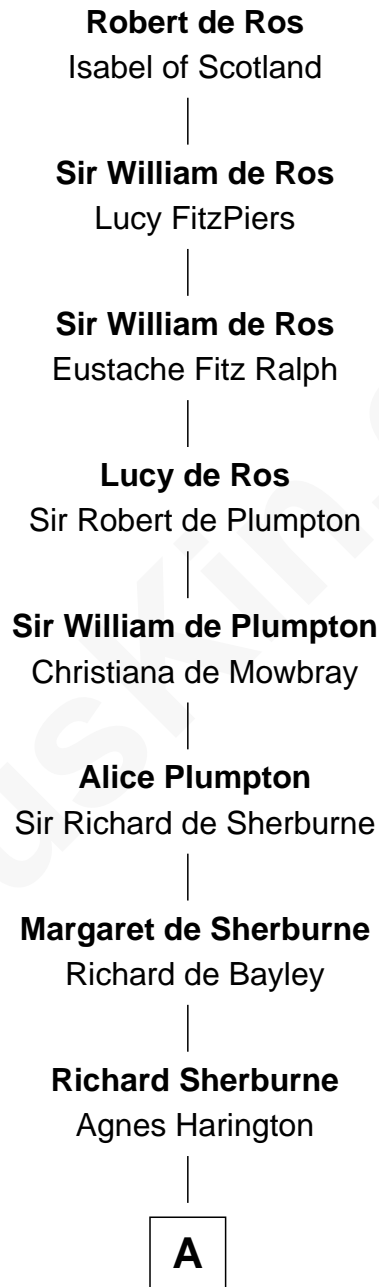

# FamousKin.com Relationship Chart of

**Robert Brooke**

*10th Governor of Virginia*

**19th Great-grandson of**

**Robert de Ros**

*Magna Carta Surety*

**A**

**Richard Sherburne**

Alice Hamerton

**Isabel Sherburne**

John Townley

**Laurence Townley**

**Henry Townley**

**Laurence Townley**

Hellen Hesketh

**Laurence Townley**

Margaret Hartley

**Laurence Townley**

Jennet Halstead

**Elizabeth Townley**

Christopher Smith

**Col. Lawrence Smith**

Mary Debnam

**Sarah Smith**