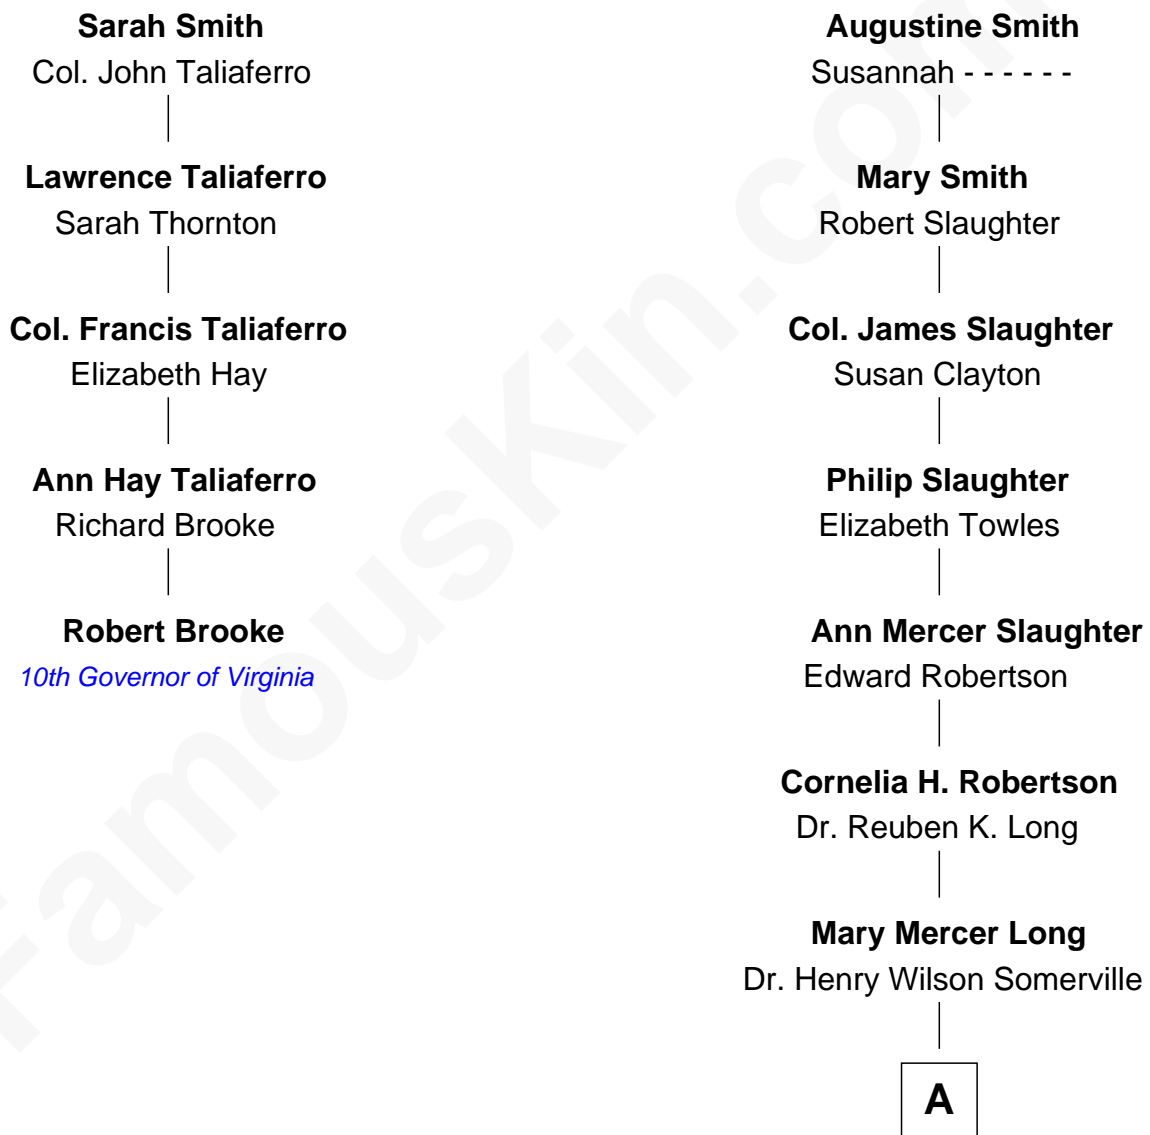

FamousKin.com Relationship Chart of

Robert Brooke

10th Governor of Virginia

4th cousin 6 times removed of

Edward Norton

Movie Actor

Col. Lawrence Smith

Mary Debnam

A

—
Cornelia Long Somerville

Joseph Kent Harrison

—
Betty Kent Harrison

Edward Mower Norton

—
Edward Mower Norton

Lydia Robinson Rouse

—
Edward Norton