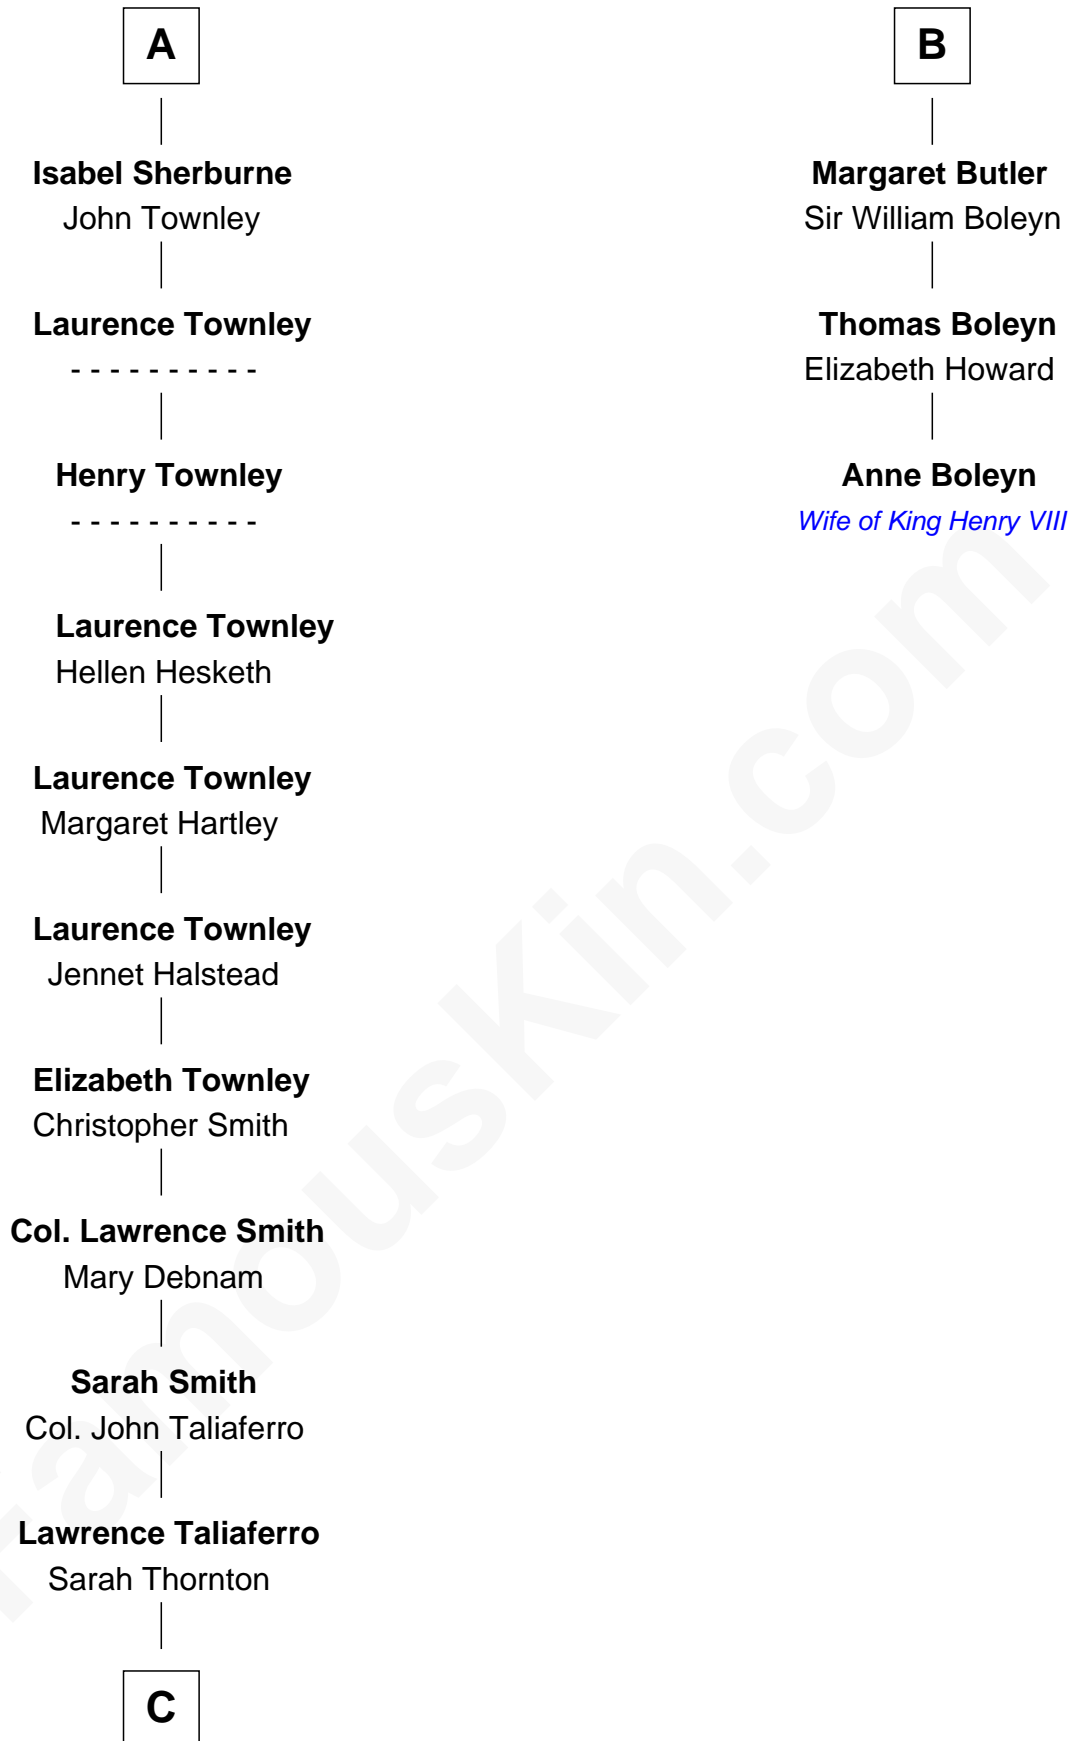

FamousKin.com Relationship Chart of

Robert Brooke

10th Governor of Virginia

9th cousin 10 times removed of

Anne Boleyn

2nd Wife of King Henry VIII

Sir William de Ros

Lucy FitzPiers

C

Col. Francis Taliaferro

Elizabeth Hay

Ann Hay Taliaferro

Richard Brooke

Robert Brooke

10th Governor of Virginia

FamousKin.com