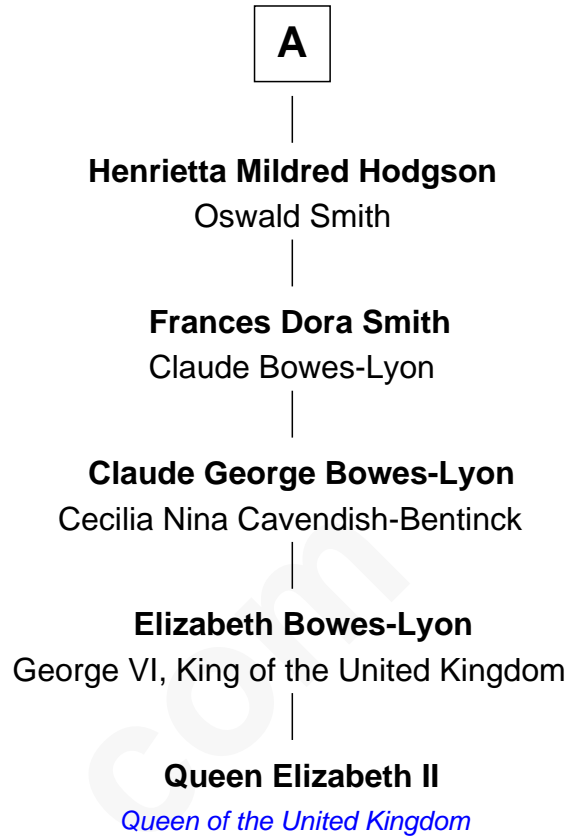

FamousKin.com Relationship Chart of

Robert Brooke

10th Governor of Virginia

6th cousin 5 times removed of

Queen Elizabeth II

Queen of the United Kingdom

Laurence Townley

Jennet Halstead

Col. Francis Taliaferro

Elizabeth Hay

Ann Hay Taliaferro

Richard Brooke

Robert Brooke

10th Governor of Virginia

Mary Townley

Augustine Warner

Col. Augustine Warner

Mildred Reade

Mary Warner

Col. John Smith

Mildred Smith

Robert Porteus

Robert Porteus

Judith Cockayne

Mildred Porteus

Robert Hodgson

Very Rev. Robert Hodgson

Mary Tucker

A

Elizabeth II photo by [Eric Draper](#)