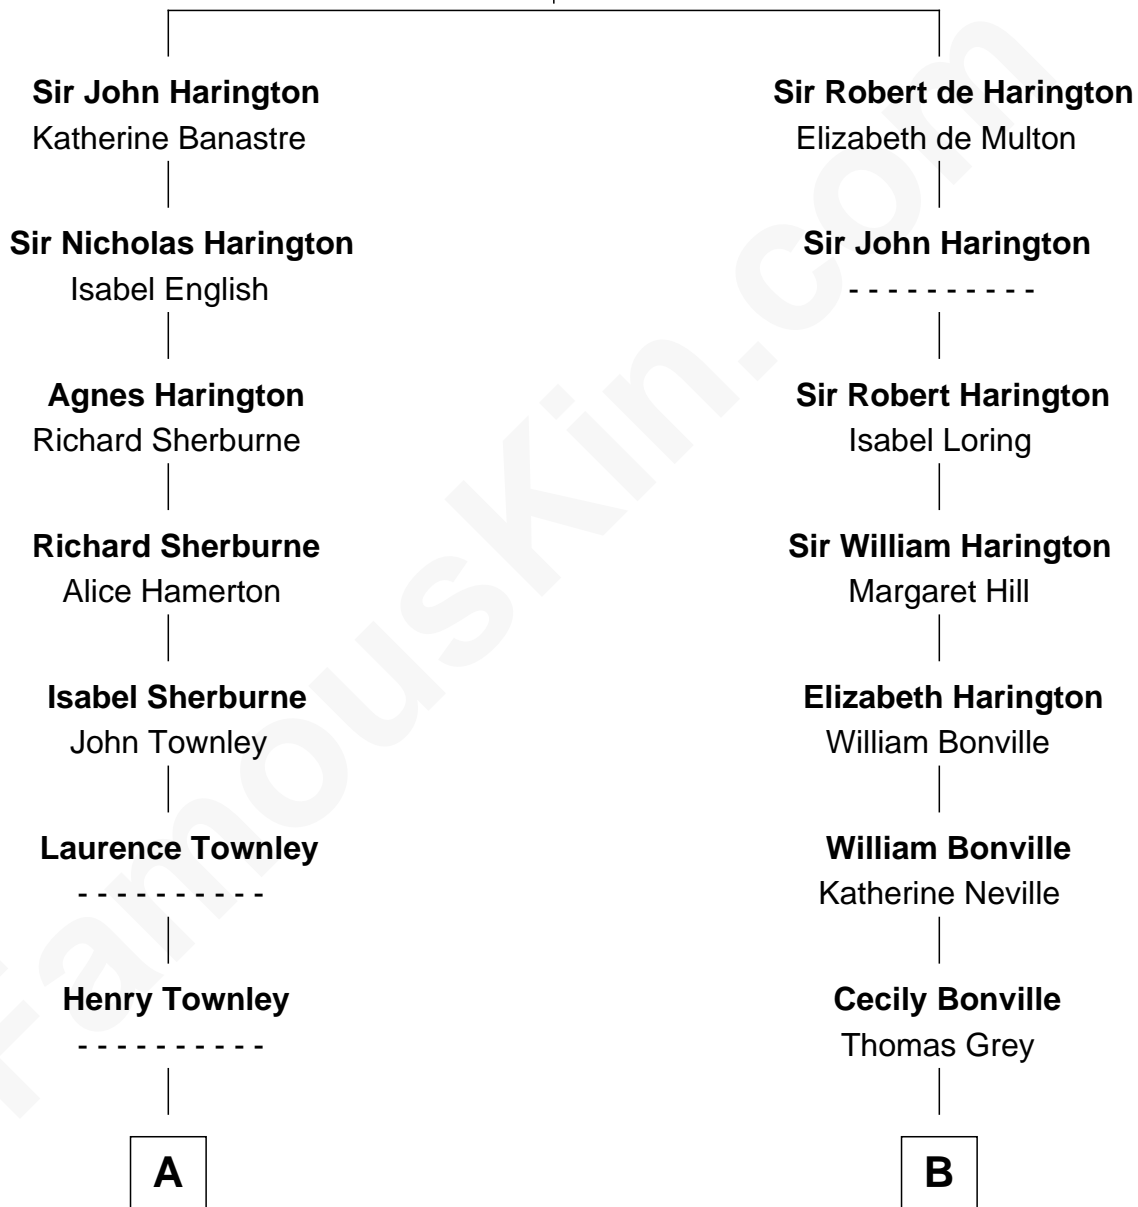

# FamousKin.com Relationship Chart of

**Robert Brooke**

*10th Governor of Virginia*

16th cousin 2 times removed of

**Seth Low**

*Mayor of New York City President of Columbia University*

**Sir John de Harington**

Joan - - - - -

**C**

**Abiel Abbot Low**

Ellen Almira Dow

**Seth Low**

*Mayor of New York City President of Columbia University*

FamousKin.com