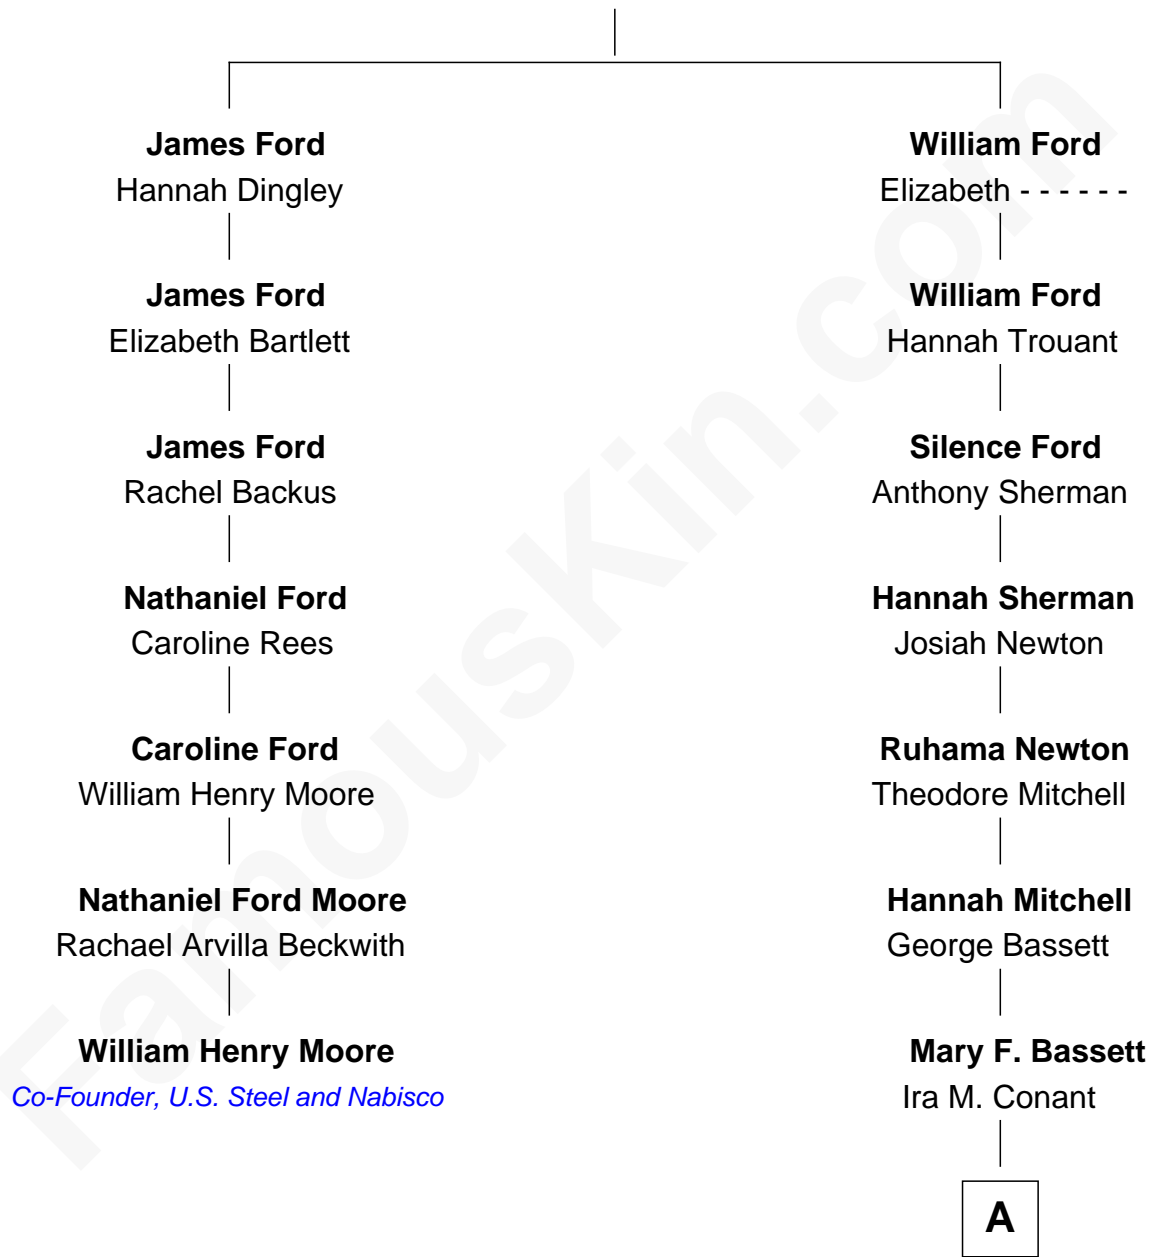

## Relationship Chart of

### William Henry Moore

Co-Founder, U.S. Steel and Nabisco

6th cousin 5 times removed of

**Nat Faxon**

Actor, Comedian, Director and Screenwriter

**Michael Ford**

Abigail Snow

**A**

**Herbert Ira Conant**

Alleda B. Pierce

**Marie Bassett Conant**

Dr. Nathaniel Wales Faxon

**William Otis Faxon**

Frances Mary Parker

**Dr. David Parker Faxon**

Monica Andrea Kersten