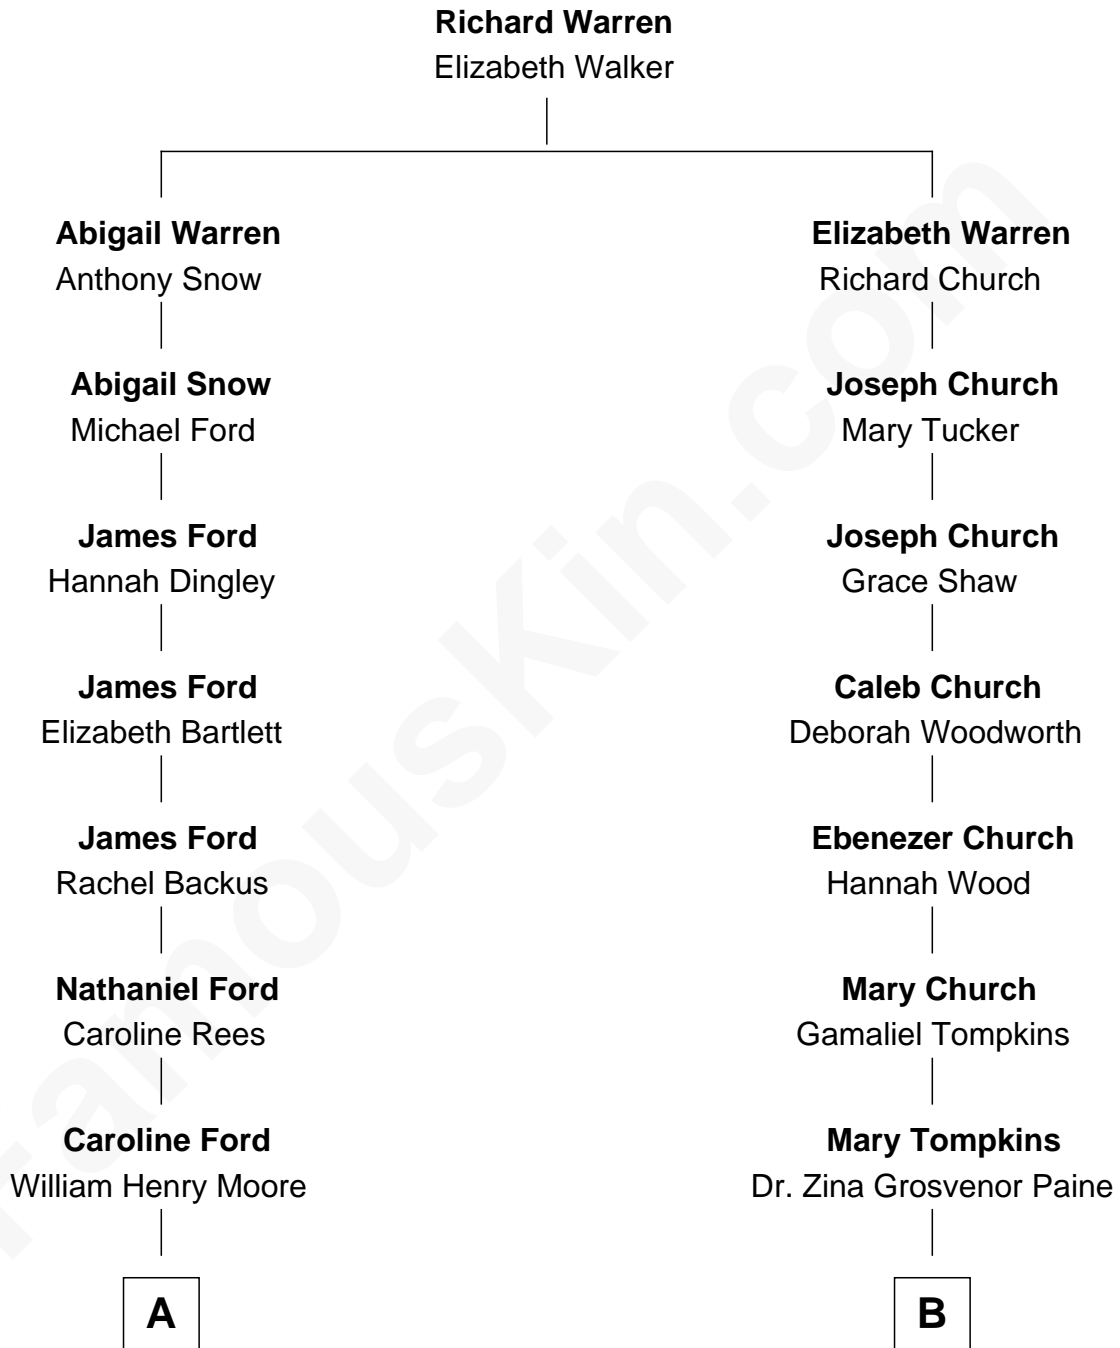

FamousKin.com

Relationship Chart of

William Henry Moore

Co-Founder, U.S. Steel and Nabisco

8th cousin 1 time removed of

Charles M. Dale

66th Governor of New Hampshire

A

Nathaniel Ford Moore
Rachael Arvilla Beckwith

William Henry Moore
Co-Founder, U.S. Steel and Nabisco

B

Nathaniel Tompkins Paine
Martha Mariah Milby

Maud Paine
Fred Vernon Dale

Charles M. Dale
66th Governor of New Hampshire