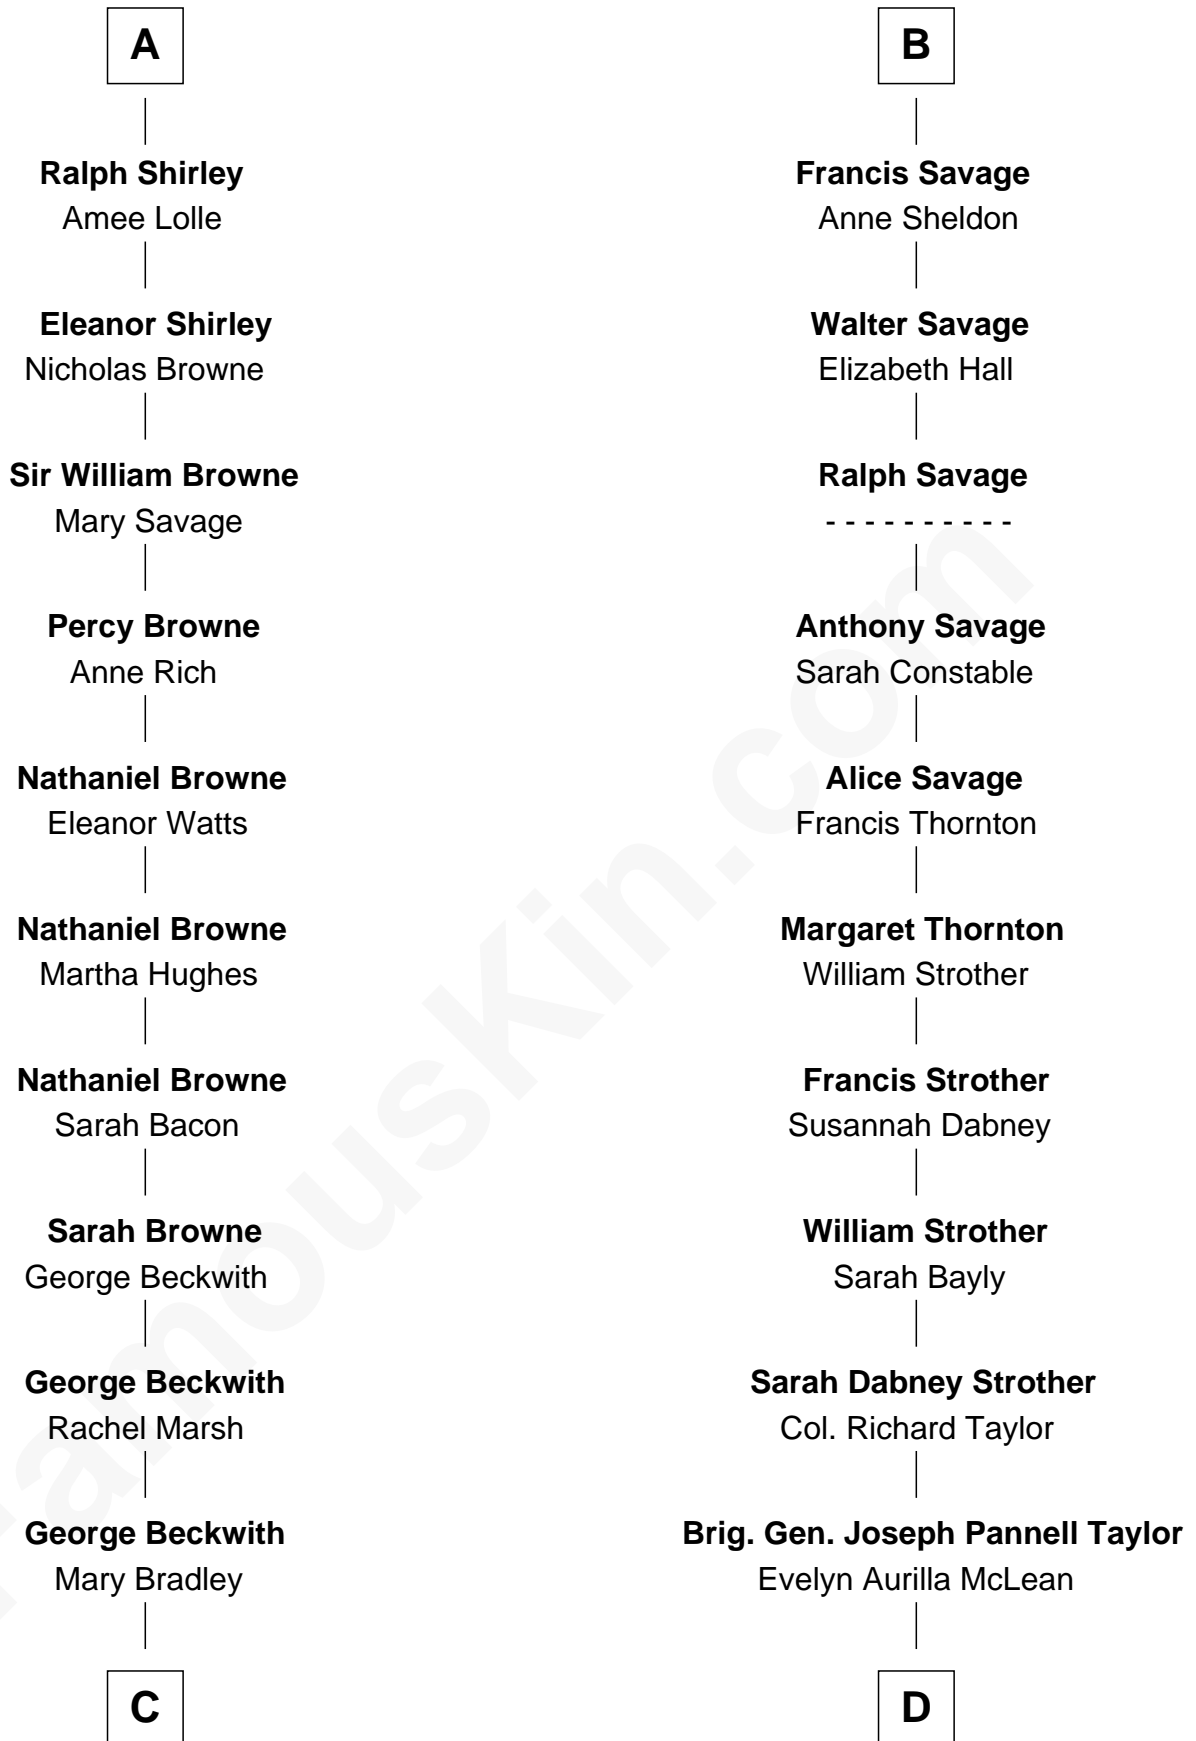

FamousKin.com

Relationship Chart of

William Henry Moore

Co-Founder, U.S. Steel and Nabisco

18th cousin 3 times removed of

Parker Stevenson

TV and Movie Actor

C

Rachael Arvilla Beckwith
Nathaniel Ford Moore

William Henry Moore
Co-Founder, U.S. Steel and Nabisco

D

Col. Joseph Hancock Taylor
Mary Montgomery Meigs

Evelyn Taylor
Eli Kirk Price

Philip Price
Sarah Meade Harrison