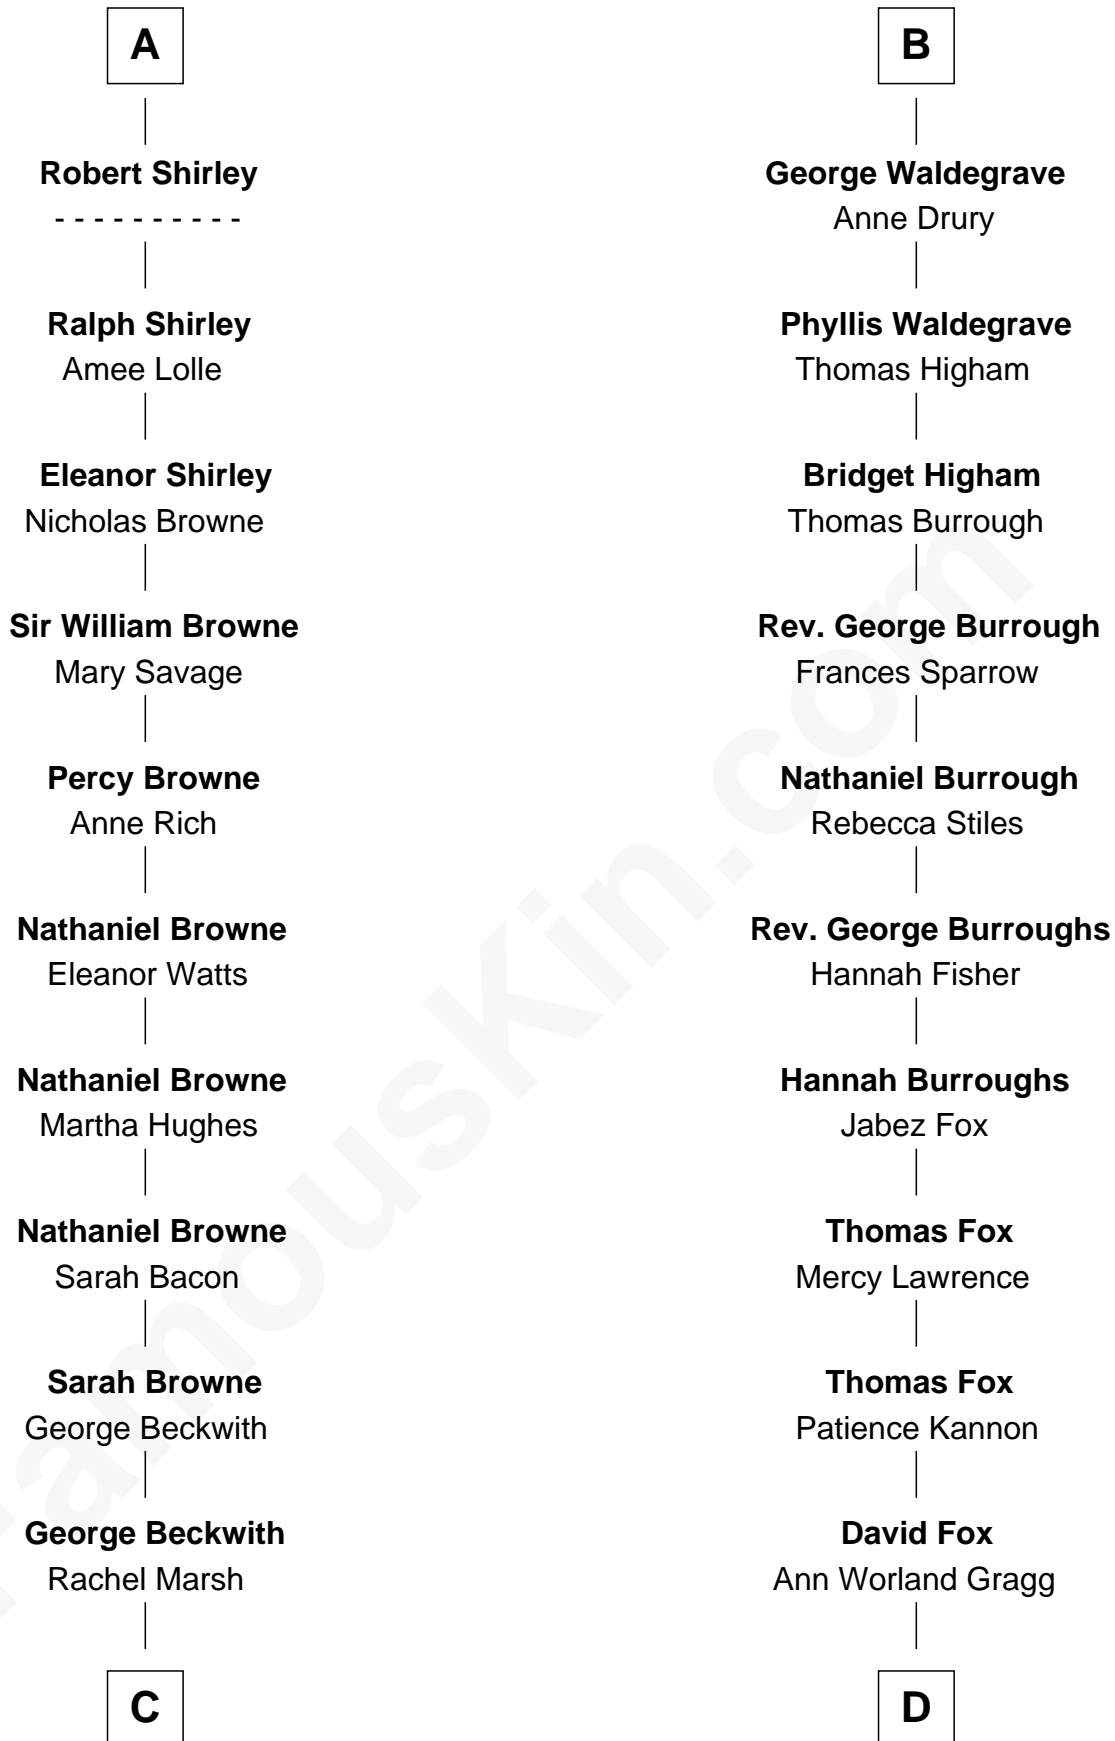

## Relationship Chart of

### William Henry Moore

Co-Founder, U.S. Steel and Nabisco

19th cousin 2 times removed of

**Bob Moore**

Co-Founder, Bob's Red Mill

**C**

**George Beckwith**

Mary Bradley

**Rachael Arvilla Beckwith**

Nathaniel Ford Moore

**William Henry Moore**

*Co-Founder, U.S. Steel and Nabisco*

**D**

**Morris Fox**

Sarah A. Smith

**Violette Fox**

Daniel Francis Learnard

**Clinton Morris Learnard**

Gertrude Maud Yost

**Doris Dell Learnard**

Kenneth Earl Moore

**Bob Moore**

*Co-Founder, Bob's Red Mill*