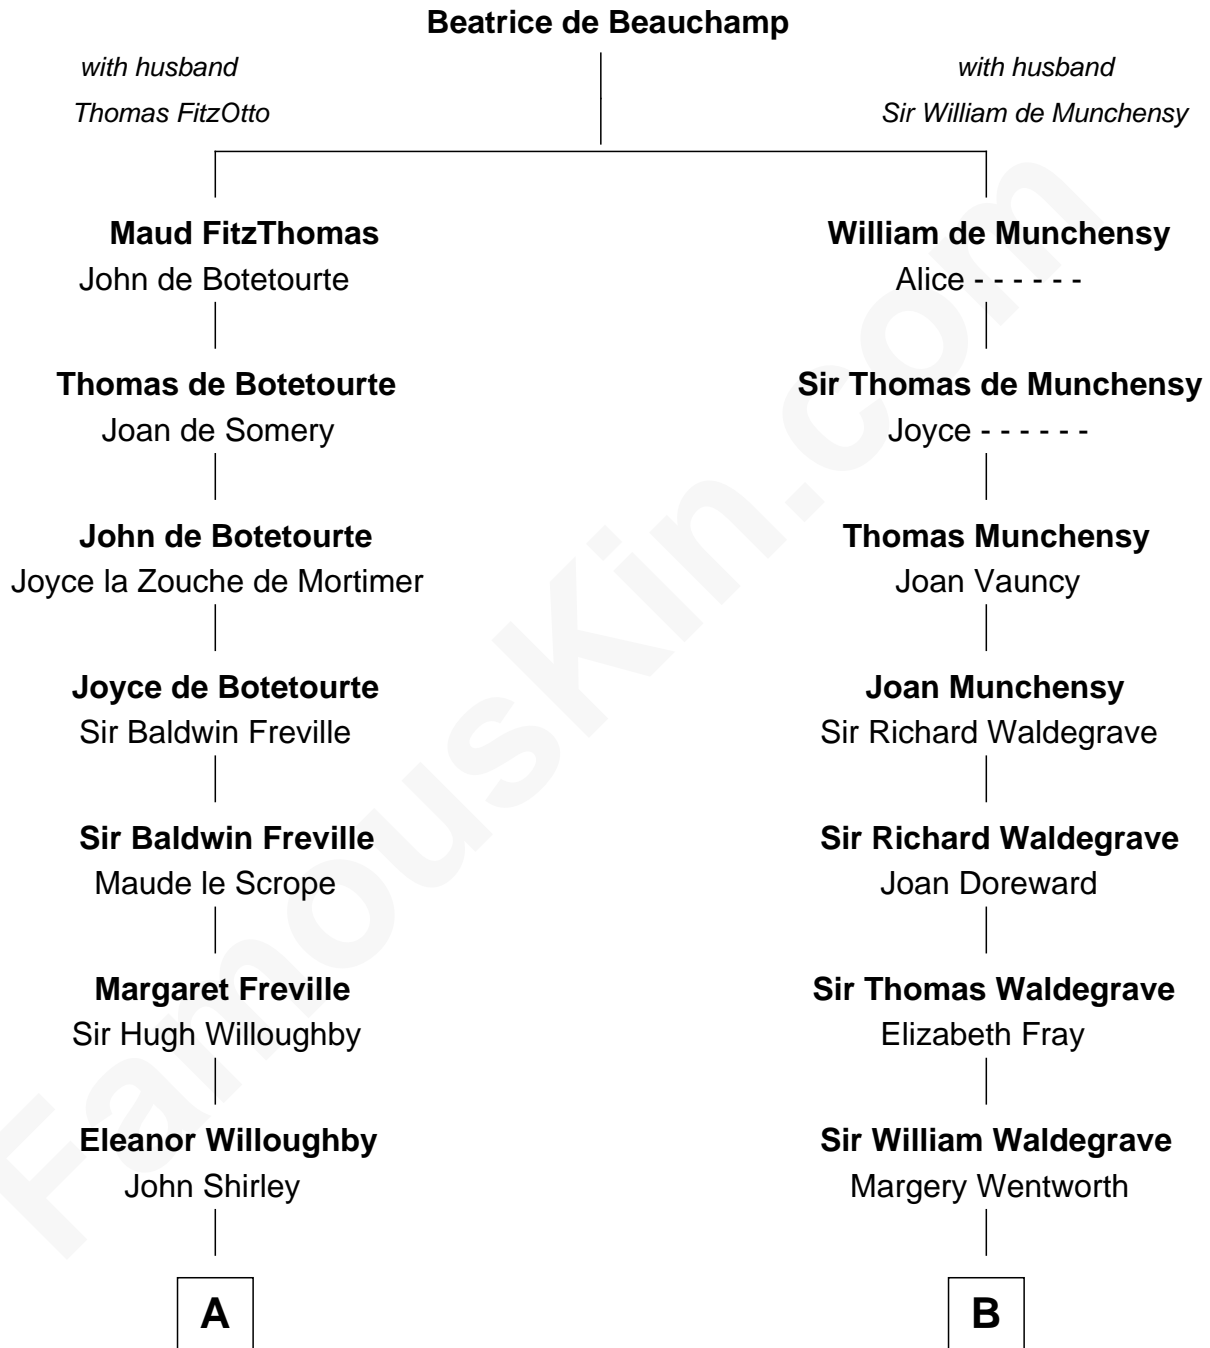

## Relationship Chart of

### William Henry Moore

Co-Founder, U.S. Steel and Nabisco

19th cousin 2 times removed of

**Bob Moore**

Co-Founder, Bob's Red Mill

**C**

**George Beckwith**

Mary Bradley

**Rachael Arvilla Beckwith**

Nathaniel Ford Moore

**William Henry Moore**

*Co-Founder, U.S. Steel and Nabisco*

**D**

**Morris Fox**

Sarah A. Smith

**Violette Fox**

Daniel Francis Learnard

**Clinton Morris Learnard**

Gertrude Maud Yost

**Doris Dell Learnard**

Kenneth Earl Moore

**Bob Moore**

*Co-Founder, Bob's Red Mill*