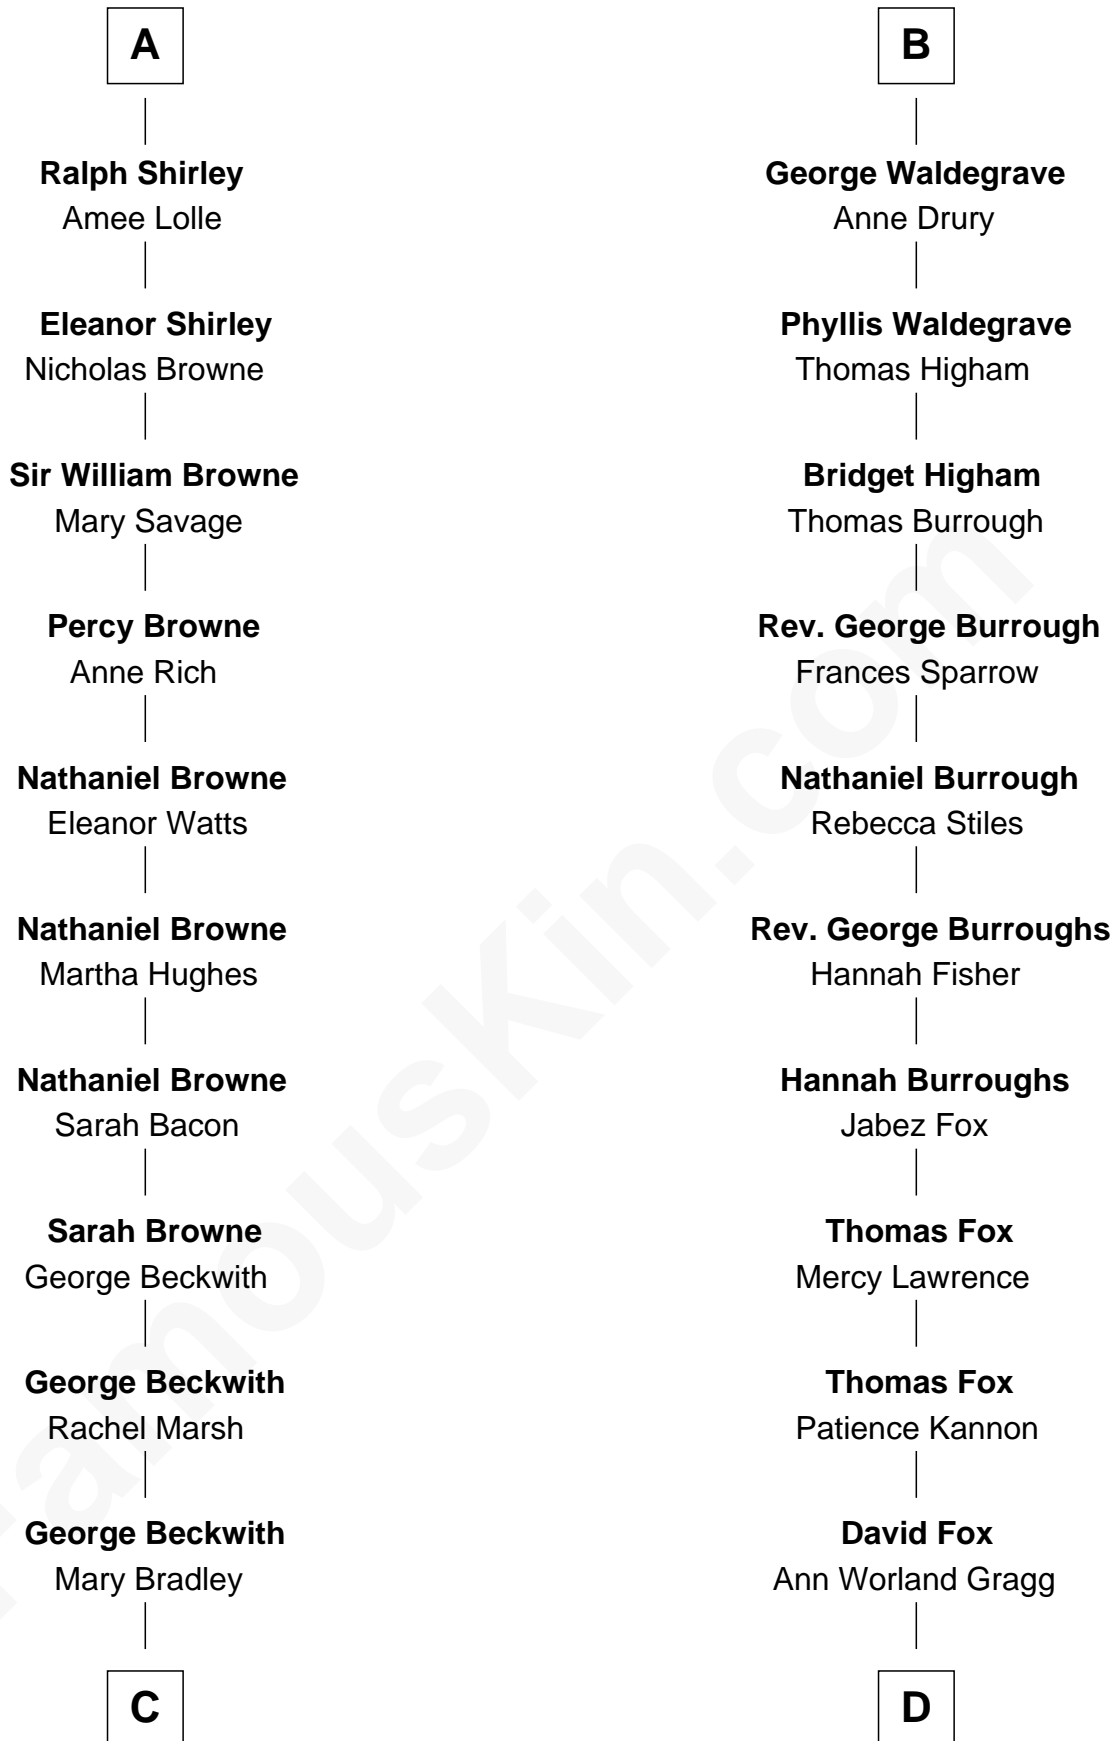

### William Henry Moore

Co-Founder, U.S. Steel and Nabisco

18th cousin 3 times removed of

**Bob Moore**

Co-Founder, Bob's Red Mill

**William de Ros**  
Maude de Vaux

**Sir William de Ros**  
Margery de Badlesmere

**Maud de Roos**  
John de Welles

**Margery de Welles**  
Stephen le Scrope

**Maude le Scrope**  
Sir Baldwin Freville

**Margaret Freville**  
Sir Hugh Willoughby

**Eleanor Willoughby**  
John Shirley

**Robert Shirley**  
-----

**A**

**Agnes de Ros**  
Pain de Tibetot

**Sir John de Tibetot**  
Margaret de Badlesmere

**Sir Robert de Tibetot**  
Margaret Deincourt

**Elizabeth de Tibetot**  
Sir Philip le Despencer

**Margery Despencer**  
Sir Roger Wentworth

**Henry Wentworth**  
Elizabeth Howard

**Margery Wentworth**  
Sir William Waldegrave

**B**

**C**

**Rachael Arvilla Beckwith**

Nathaniel Ford Moore

**William Henry Moore**

*Co-Founder, U.S. Steel and Nabisco*