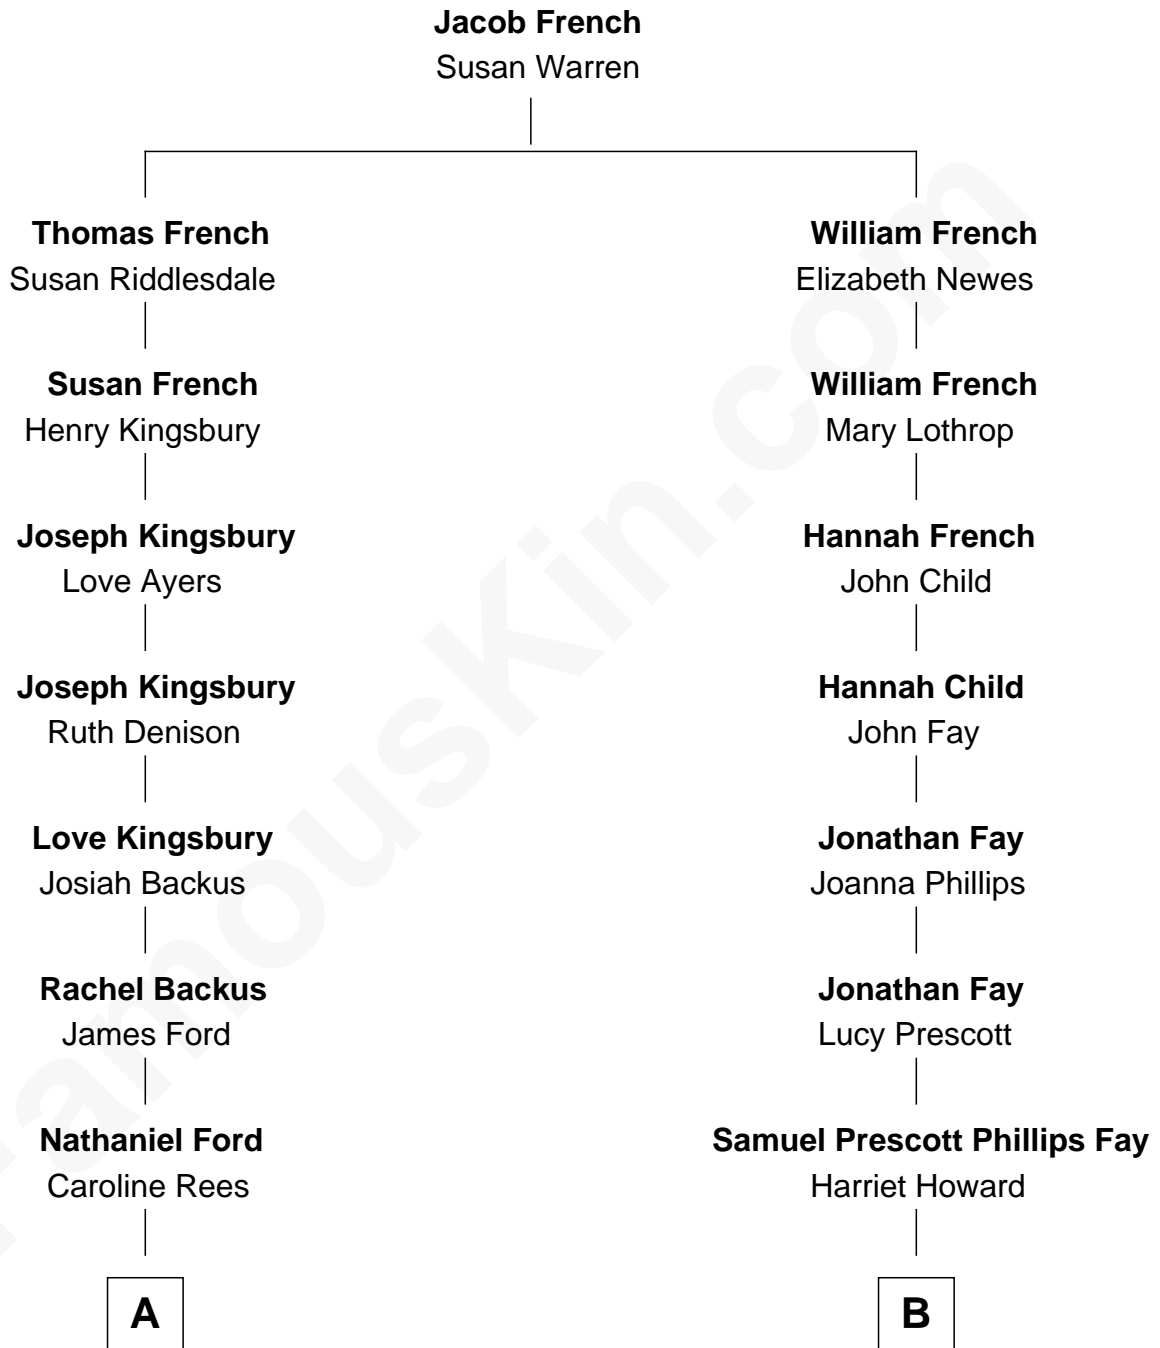

FamousKin.com

Relationship Chart of

William Henry Moore

Co-Founder, U.S. Steel and Nabisco

9th cousin 2 times removed of

George H. W. Bush
41st U.S. President

A

Caroline Ford
William Henry Moore

Nathaniel Ford Moore
Rachael Arvilla Beckwith

William Henry Moore
Co-Founder, U.S. Steel and Nabisco

B

Samuel Howard Fay
Susan Montfort Shellman

Harriet Eleanor Fay
Rev. James Smith Bush

Samuel Prescott Bush
Flora Sheldon

Prescott Sheldon Bush
Dorothy Wear Walker

George H. W. Bush
41st U.S. President