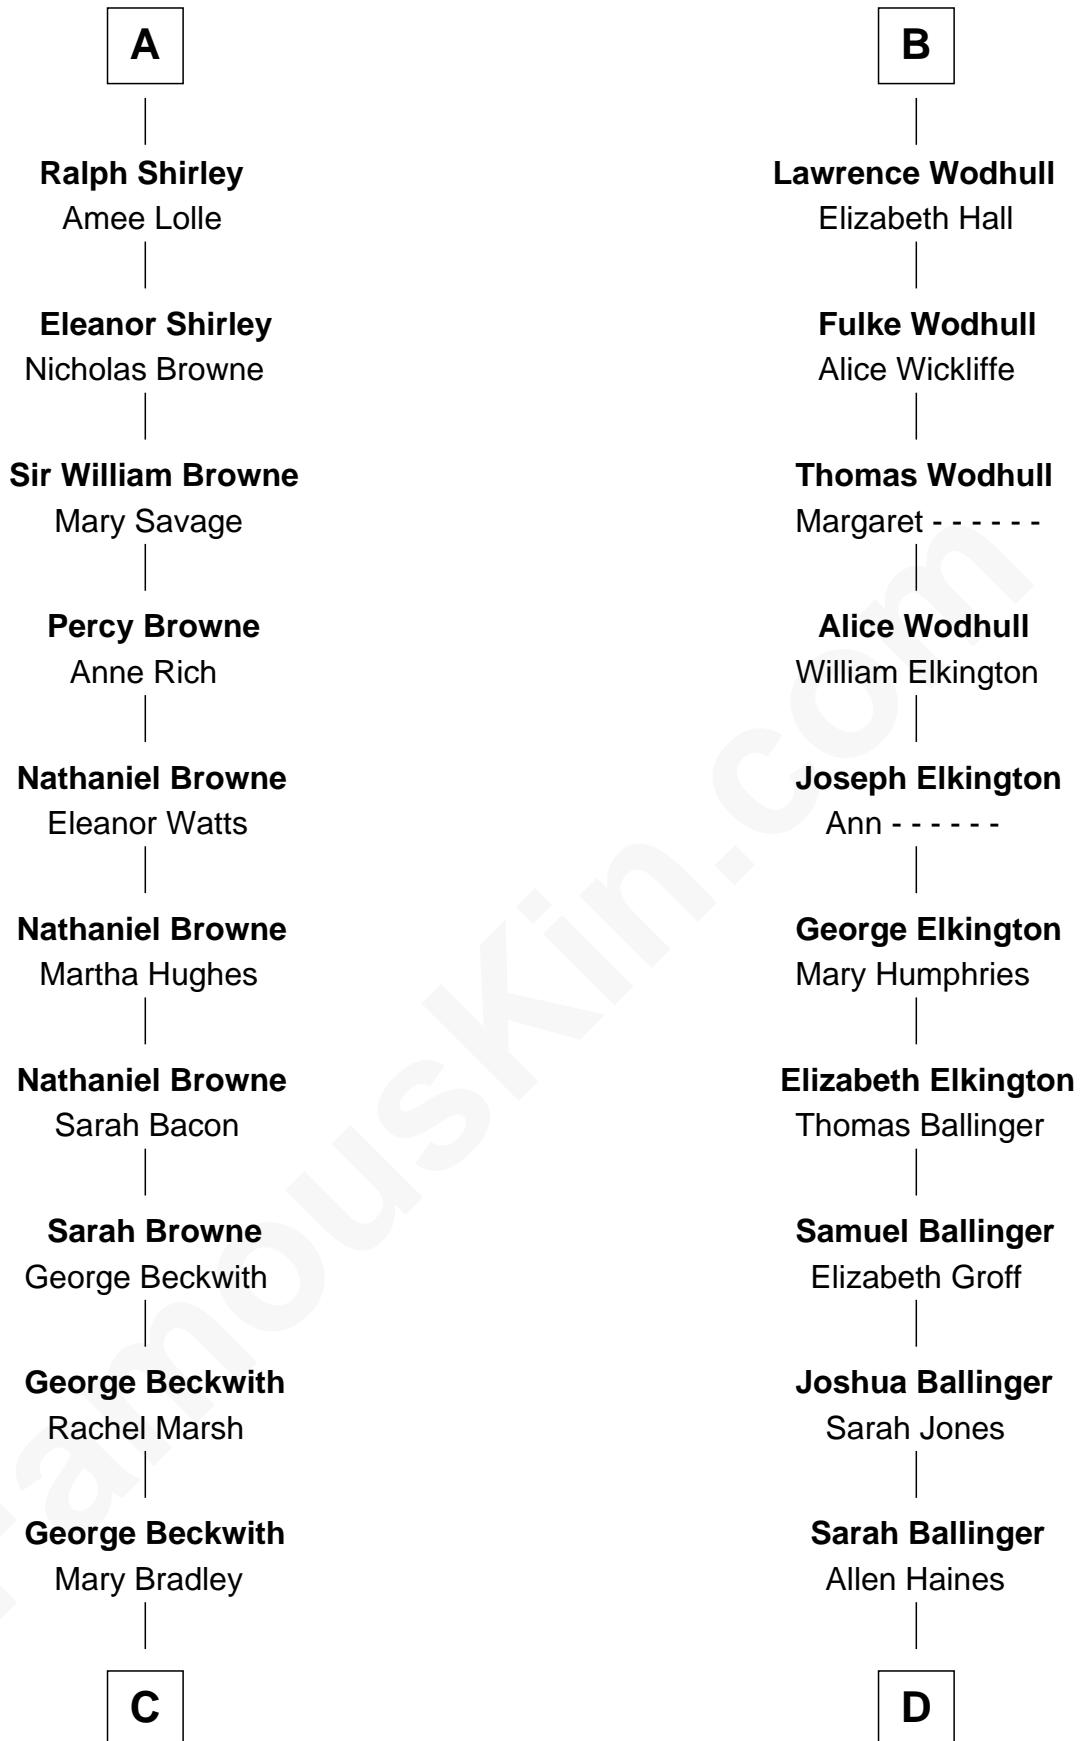

## Relationship Chart of

### William Henry Moore

Co-Founder, U.S. Steel and Nabisco

18th cousin 3 times removed of

### Barbara (Pierce) Bush

First Lady of President George H.W. Bush

**C**

**Rachael Arvilla Beckwith**

Nathaniel Ford Moore

**William Henry Moore**

*Co-Founder, U.S. Steel and Nabisco*

**D**

**Jonathan Haines**

Mary Jane Sprague

**Sarah Haines**

Jacob Marion Flickinger

**Lulu Dell Flickinger**

James Edgar Robinson

**Pauline Robinson**

Marvin Pierce