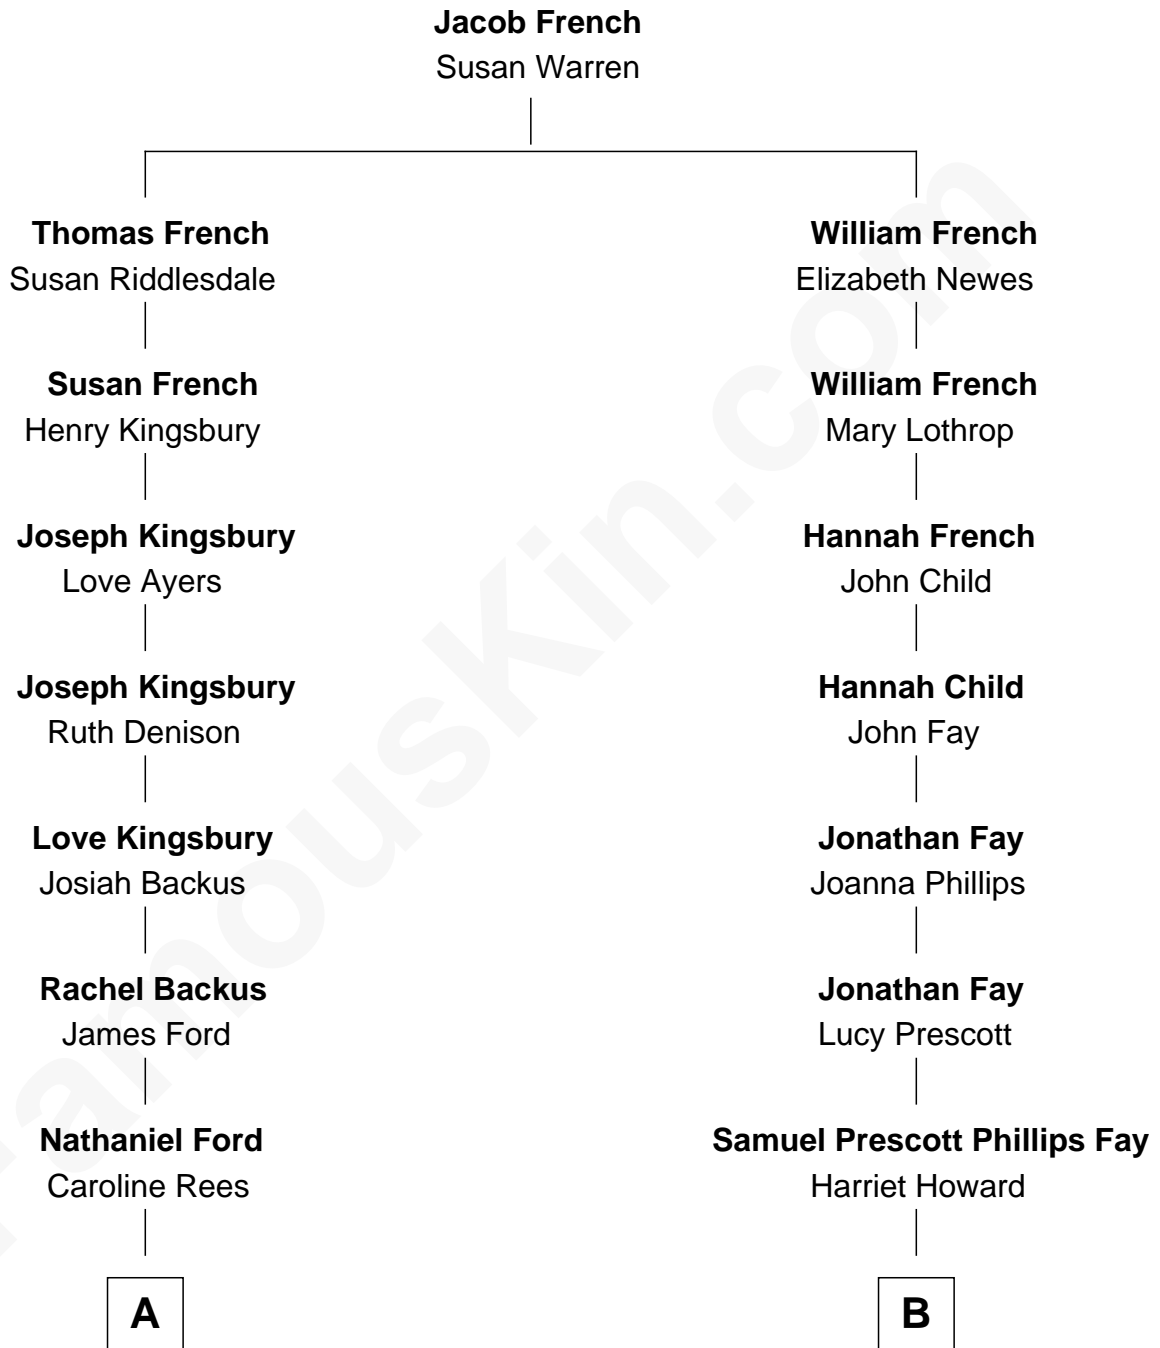

# FamousKin.com

## Relationship Chart of

### William Henry Moore

Co-Founder, U.S. Steel and Nabisco

9th cousin 3 times removed of

**George W. Bush**  
43rd U.S. President

**A**

**Caroline Ford**  
William Henry Moore

**Nathaniel Ford Moore**  
Rachael Arvilla Beckwith

**William Henry Moore**  
*Co-Founder, U.S. Steel and Nabisco*

**B**

**Samuel Howard Fay**  
Susan Montfort Shellman

**Harriet Eleanor Fay**  
Rev. James Smith Bush

**Samuel Prescott Bush**  
Flora Sheldon