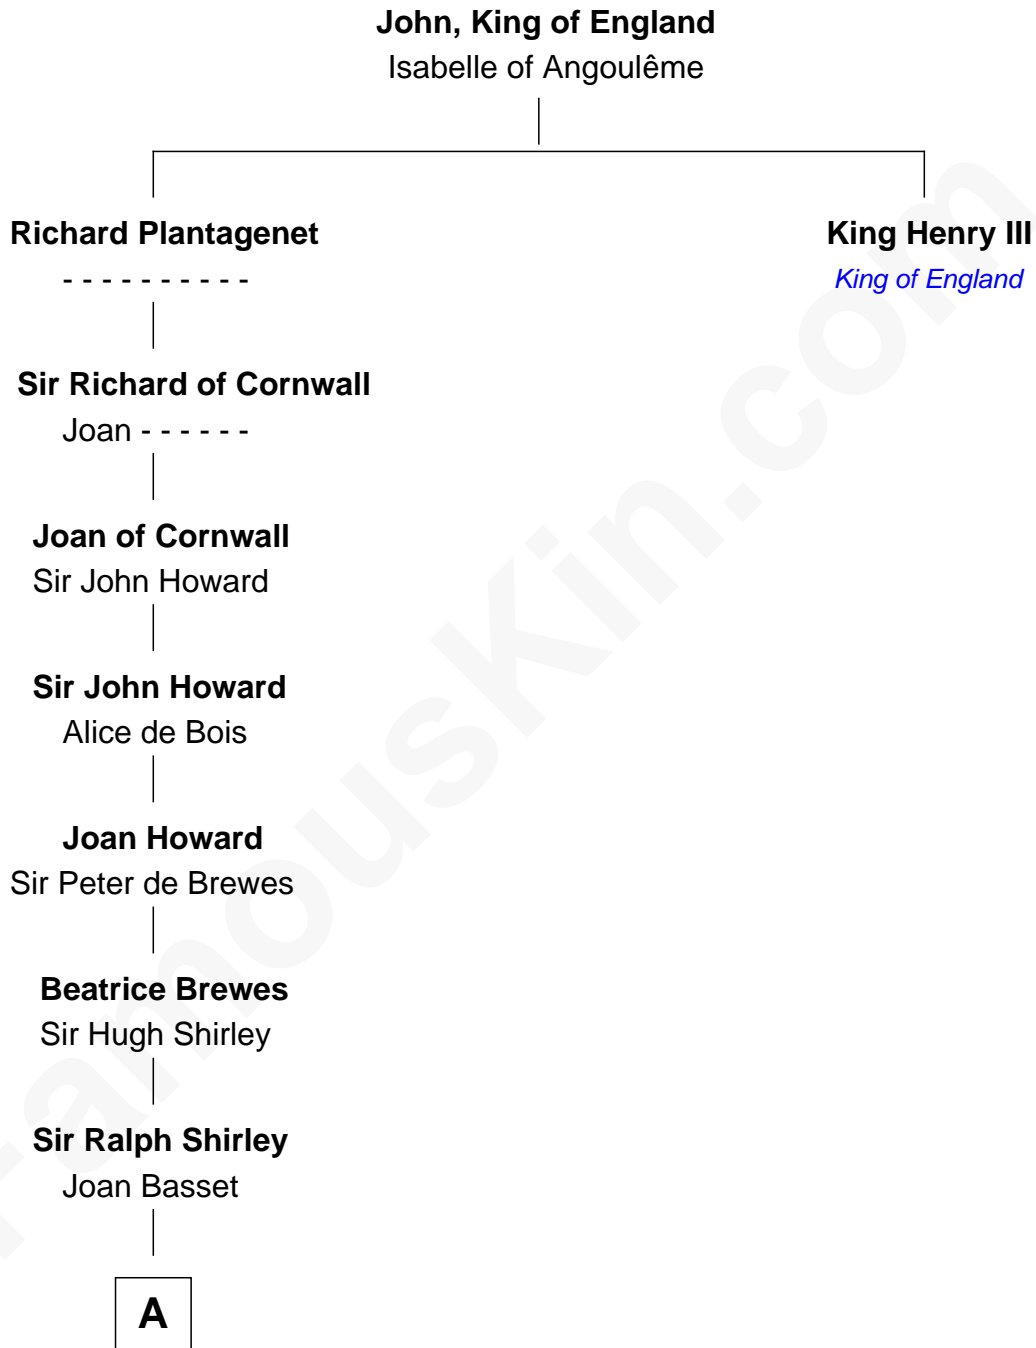

# FamousKin.com Relationship Chart of

**William Henry Moore**

*Co-Founder, U.S. Steel and Nabisco*

19th great-grandnephew of

**King Henry III**

*King of England*

**A**

**Ralph Shirley**  
Margaret Staunton

**John Shirley**  
Eleanor Willoughby

**Robert Shirley**  
-----

**Ralph Shirley**  
Amee Lolle

**Eleanor Shirley**  
Nicholas Browne

**Sir William Browne**  
Mary Savage

**Percy Browne**  
Anne Rich

**Nathaniel Browne**  
Eleanor Watts

**Nathaniel Browne**  
Martha Hughes

**Nathaniel Browne**  
Sarah Bacon

**B**

**B**

—  
**Sarah Browne**  
George Beckwith

—  
**George Beckwith**  
Rachel Marsh

—  
**George Beckwith**  
Mary Bradley

—  
**Rachael Arvilla Beckwith**  
Nathaniel Ford Moore

—  
**William Henry Moore**  
*Co-Founder, U.S. Steel and Nabisco*

FamousKin.com