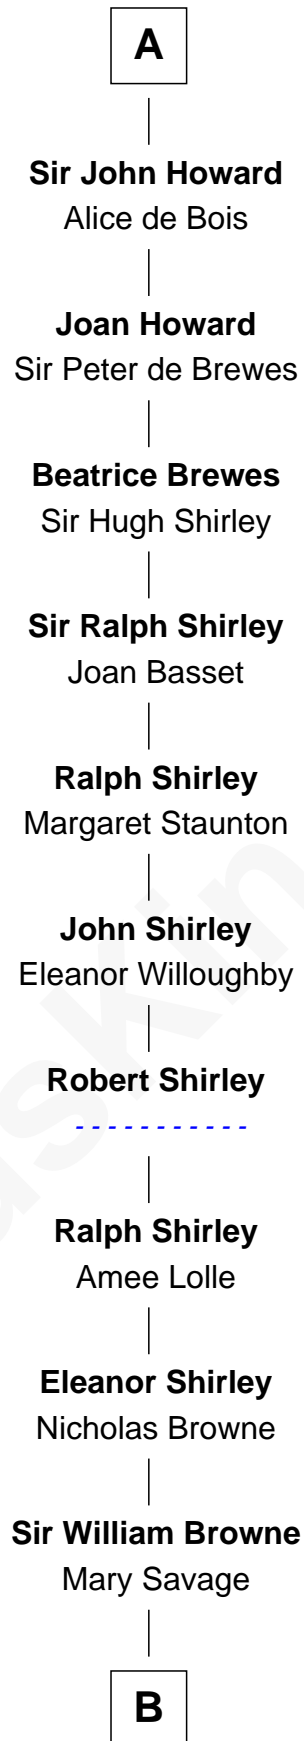

FamousKin.com Relationship Chart of

William Henry Moore

Co-Founder, U.S. Steel and Nabisco

24th Great-grandson of

William the Conqueror

King of England

William the Conqueror

Matilda of Flanders

Henry I, King of England

Maud of Scotland

Maud of England

Geoffrey Plantagenet

Henry II, King of England

Eleanor of Aquitaine

John, King of England

Isabelle of Angoulême

Richard Plantagenet

Sir Richard of Cornwall

Joan -----

Joan of Cornwall

Sir John Howard

A

B

Percy Browne

George Beckwith

George Beckwith

Rachel Marsh

George Beckwith

Mary Bradley

Rachael Arvilla Beckwith

Nathaniel Ford Moore

William Henry Moore