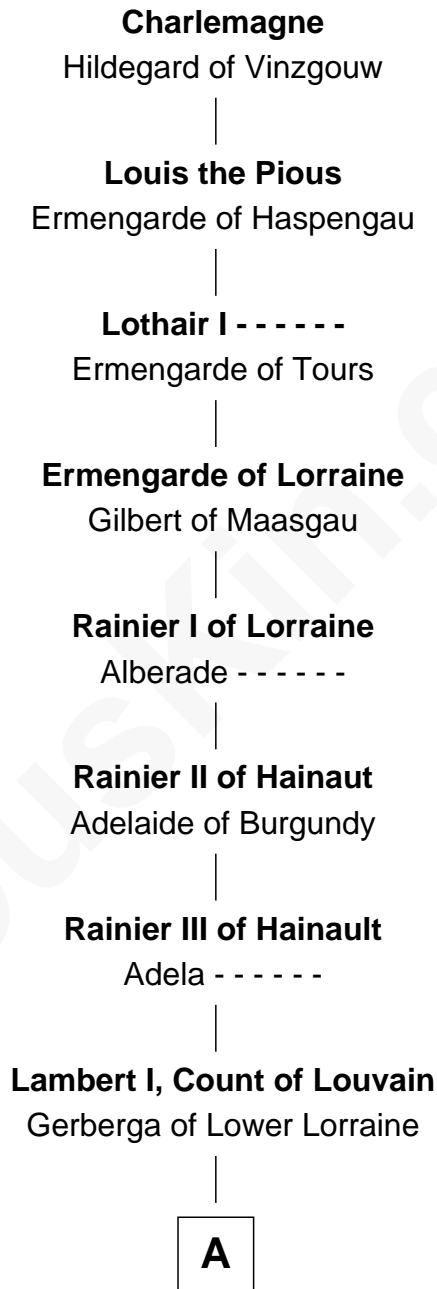

# FamousKin.com Relationship Chart of

**William Henry Moore**

*Co-Founder, U.S. Steel and Nabisco*

**34th Great-grandson of**

**Charlemagne**

*King of the Franks*

**A**

**Mathilde of Louvain**  
Eustace I of Boulogne

**Lambert II of Lens**  
Adelaide of Normandy

**Judith of Lens**  
Waltheof II of Northumbria

**Maud of Northumberland**  
David I, King of Scotland

**Henry of Huntingdon**  
Ada de Warenne

**William I, King of Scotland**  
----- Avenal

**Isabel of Scotland**  
Robert de Ros

**Sir William de Ros**  
Lucy FitzPiers

**Sir Robert de Ros**  
Isabel de Aubeney

**Mary de Ros**  
William de Brewes

**B**

**B**

**Sir Peter de Brewes**

Agnes de Clifford