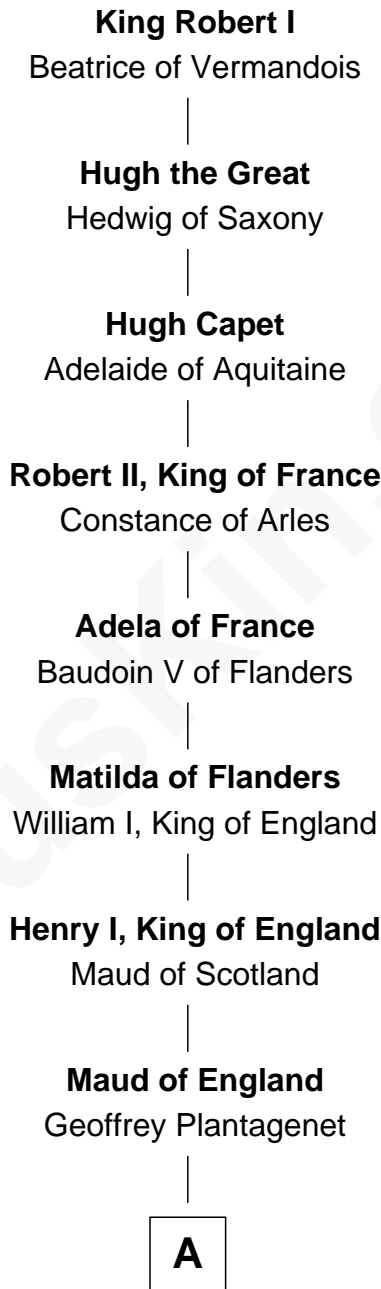

# FamousKin.com Relationship Chart of

**William Henry Moore**

*Co-Founder, U.S. Steel and Nabisco*

**29th Great-grandson of**

**King Robert I**

*King of France*

**A**

**Henry II, King of England**

Eleanor of Aquitaine

**John, King of England**

Isabelle of Angoulême

**Richard Plantagenet**

**Sir Richard of Cornwall**

Joan - - - - -

**Joan of Cornwall**

Sir John Howard

**Sir John Howard**

Alice de Bois

**Joan Howard**

Sir Peter de Brewes

**Beatrice Brewes**

Sir Hugh Shirley

**Sir Ralph Shirley**

Joan Basset