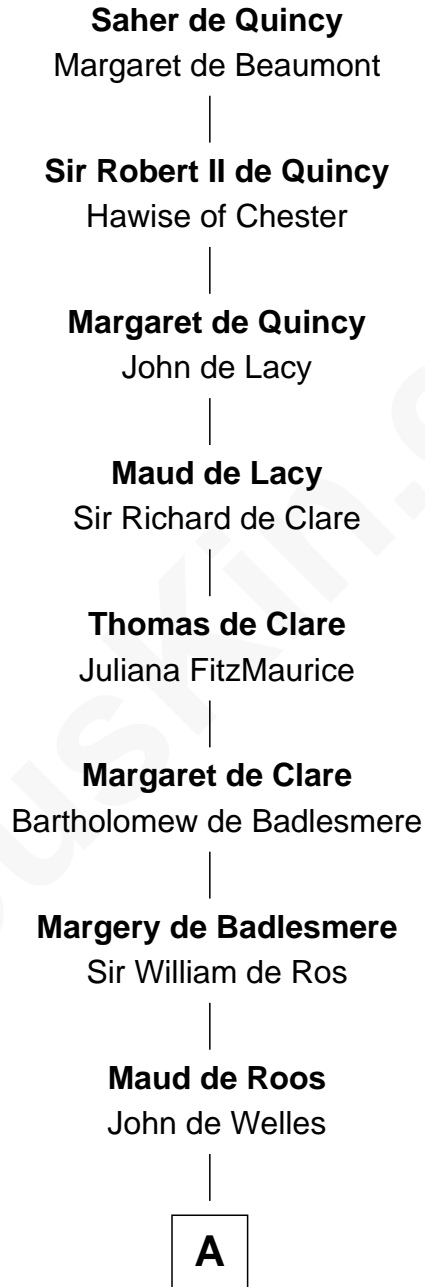

FamousKin.com

Relationship Chart of

William Henry Moore

Co-Founder, U.S. Steel and Nabisco

22nd Great-grandson of

Saher de Quincy
Magna Carta Surety

A

Margery de Welles

Stephen le Scrope

Maude le Scrope

Sir Baldwin Freville

Margaret Freville

Sir Hugh Willoughby

Eleanor Willoughby

John Shirley

Robert Shirley

Ralph Shirley

Amee Lolle

Eleanor Shirley

Nicholas Browne

Sir William Browne

Mary Savage

Percy Browne

Anne Rich