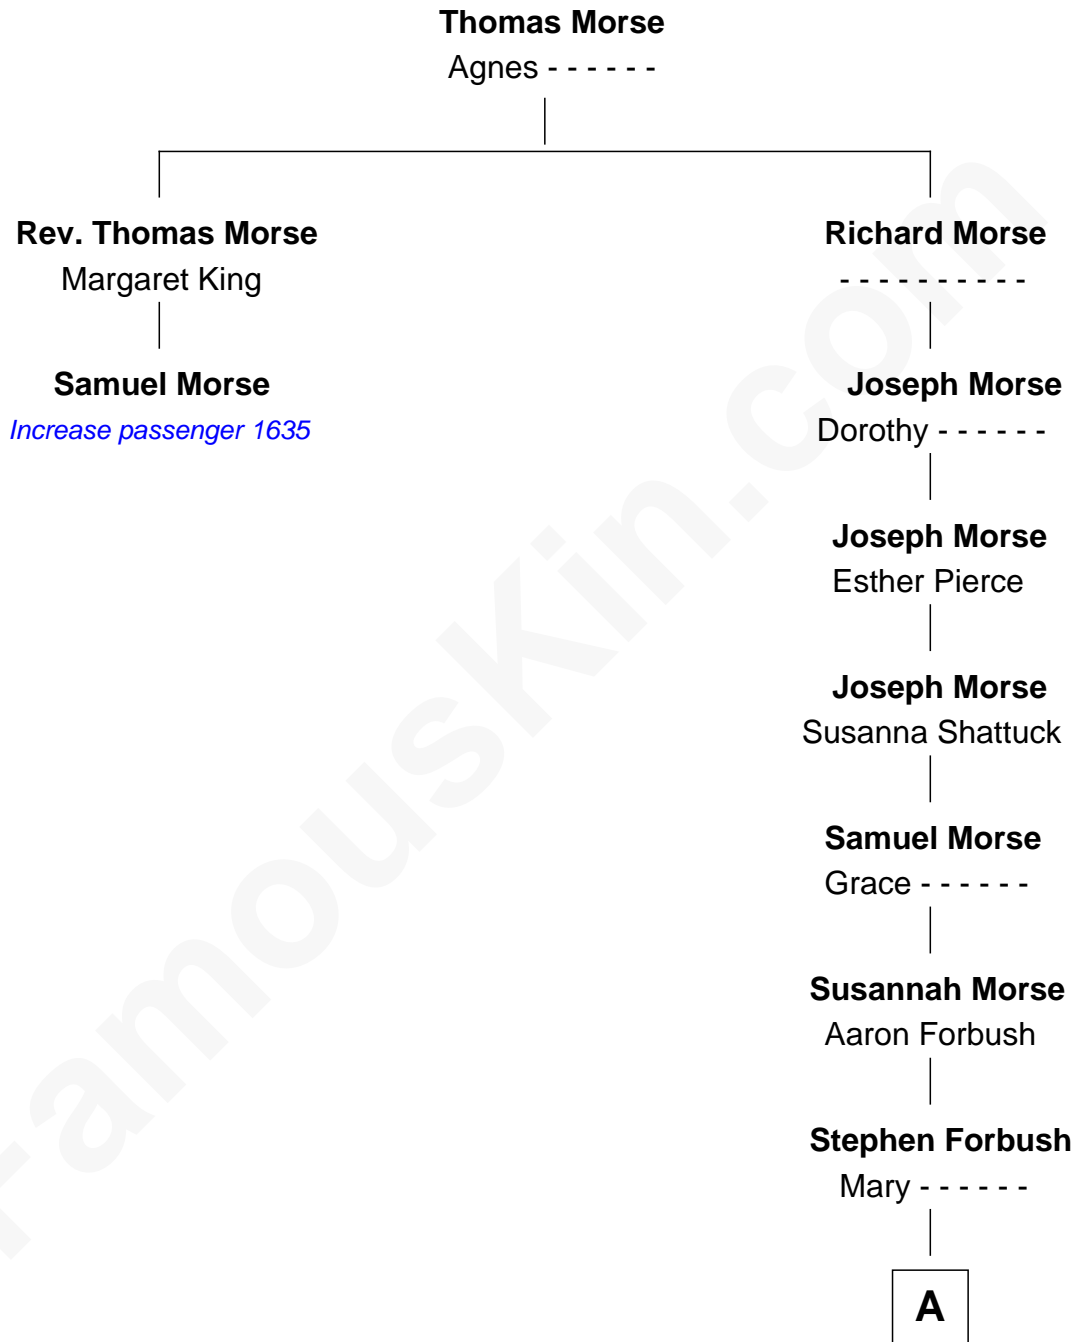

## Relationship Chart of

### Samuel Morse

(c1576 - 1654) Increase passenger 1635

1st cousin 11 times removed of

**Harry Chapin**

Singer and Songwriter

FamousKin.com

**A**

**Asa Forbes**