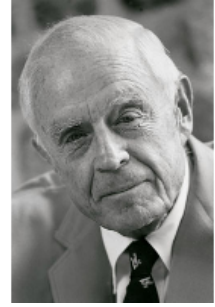

FamousKin.com

Relationship Chart of

Samuel Morse

(c1576 - 1654) Increase passenger 1635

1st cousin 12 times removed of

Thomas J. Watson, Jr.
President and CEO of I.B.M.

A

Persis Newton
Daniel Estabrook

Jedediah Estabrook
Elizabeth Chaffin

Artemus Estabrook
Esther Marble

Julia Ann Estabrook
Oliver Kittredge

Arthur Melville Kittredge
Mary Jeannette Broadwell

Mary Jeannette Kittredge
Thomas John Watson

Thomas J. Watson, Jr.
President and CEO of I.B.M.