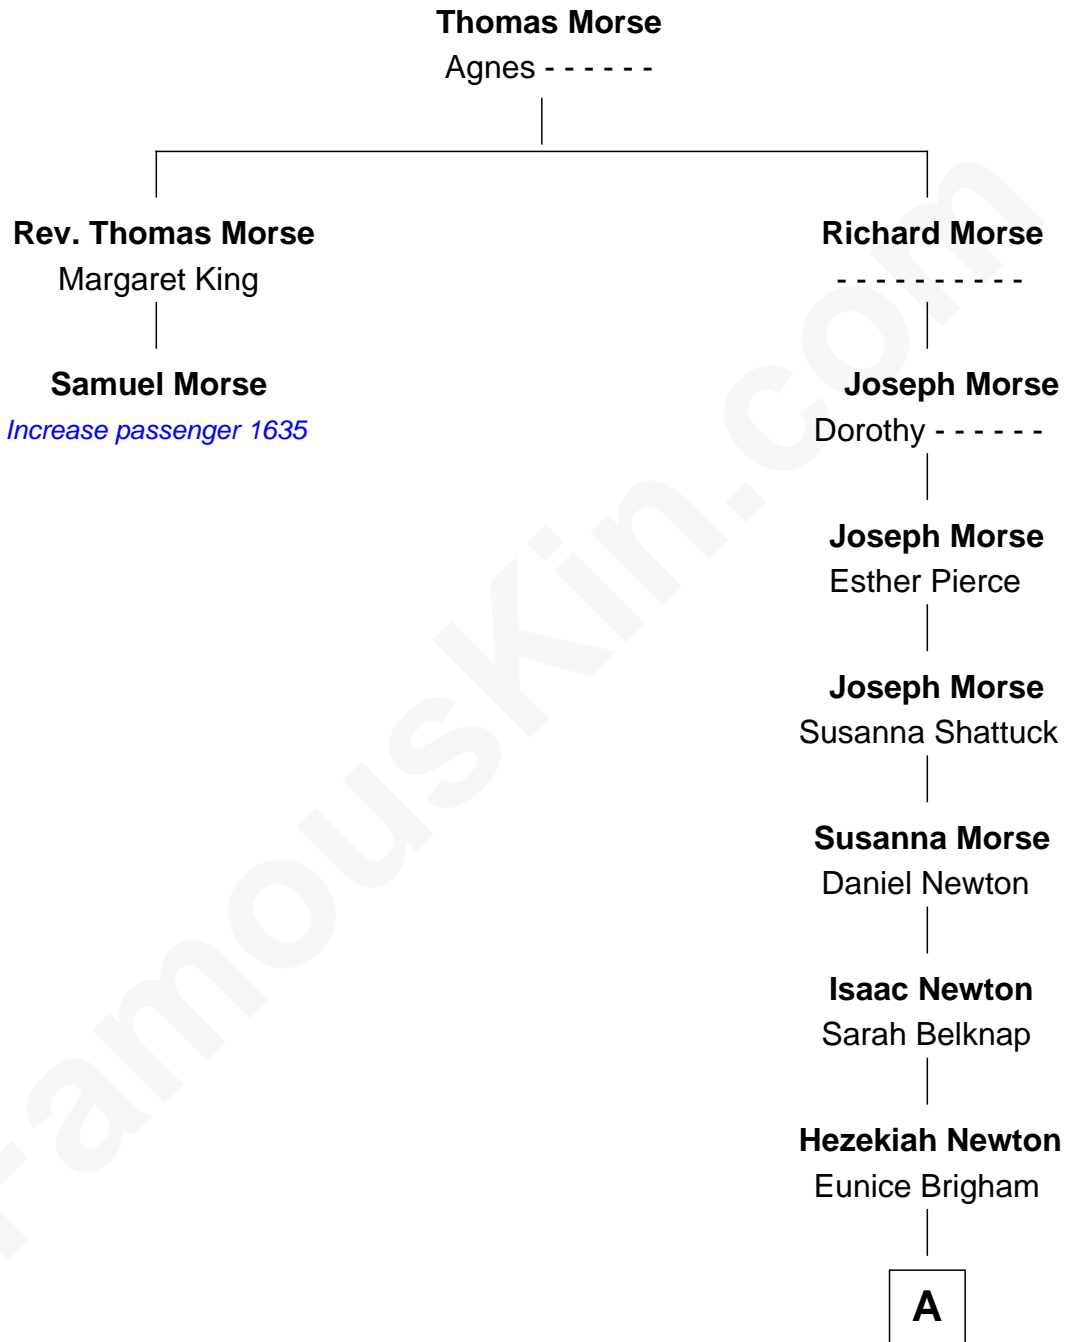

FamousKin.com

Relationship Chart of

Samuel Morse

(c1576 - 1654) Increase passenger 1635

1st cousin 12 times removed of

Thomas J. Watson, Jr.
President and CEO of I.B.M.

A

Persis Newton
Daniel Estabrook

Jedediah Estabrook
Elizabeth Chaffin

Artemus Estabrook
Esther Marble

Julia Ann Estabrook
Oliver Kittredge

Arthur Melville Kittredge
Mary Jeannette Broadwell

Mary Jeannette Kittredge
Thomas John Watson

Thomas J. Watson, Jr.
President and CEO of I.B.M.