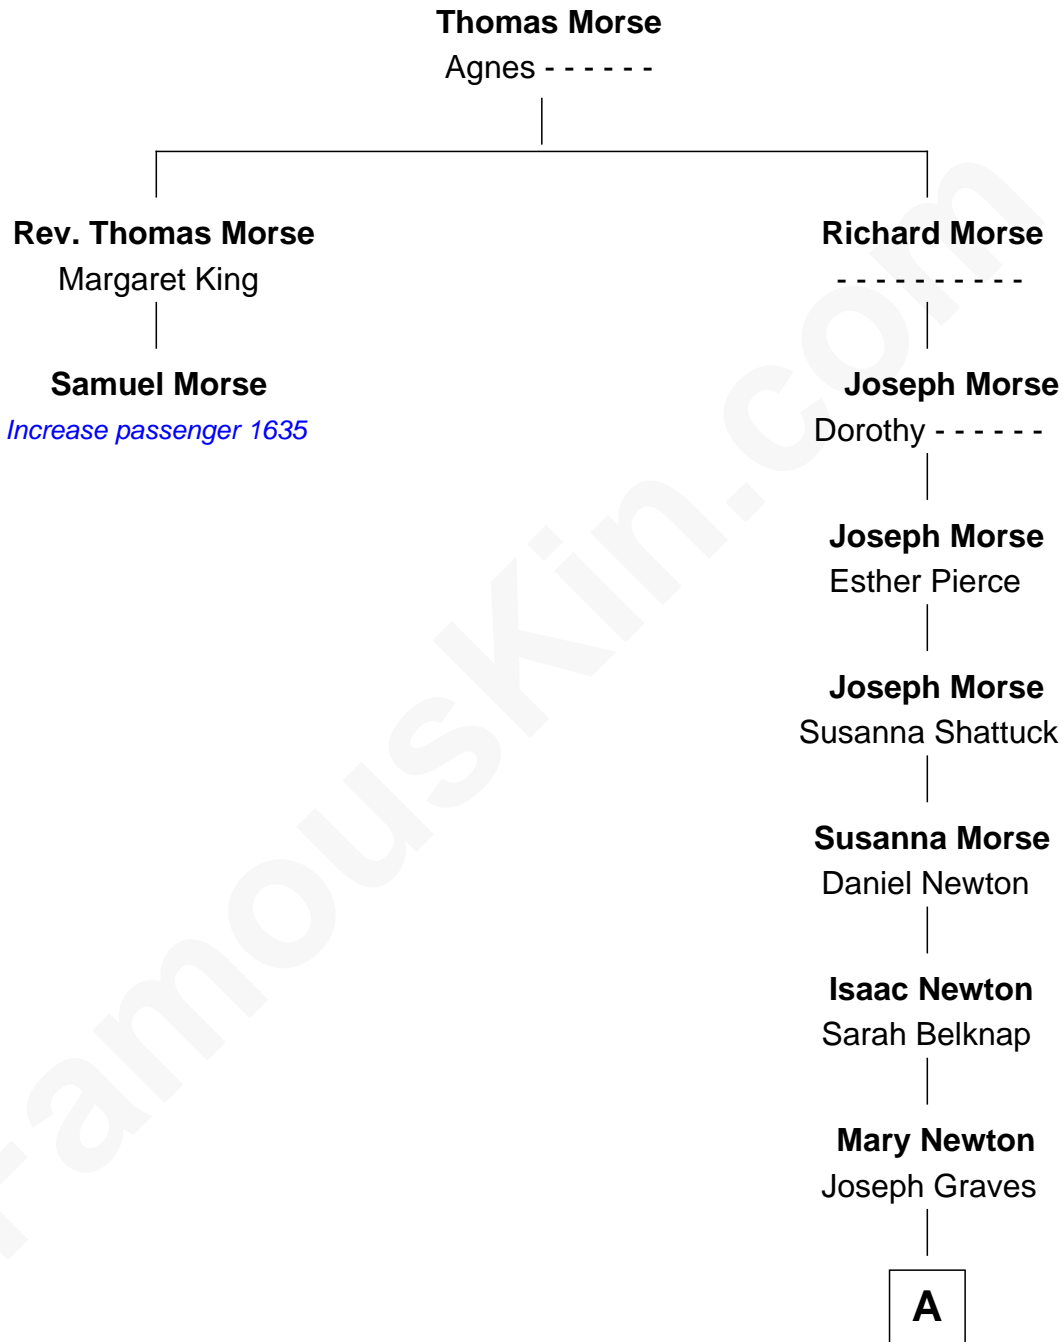

FamousKin.com

Relationship Chart of

Samuel Morse

(c1576 - 1654) Increase passenger 1635

1st cousin 13 times removed of

Tommy Lee

Mötley Crüe, Co-Founder and Musician

FamousKin.com

A

Ruth Graves

Shadrack Hill

Calvin G. Hill

Charlotte Castle

Ann Sabrina Hill

Charles V. Patrick

Harvey S. Patrick