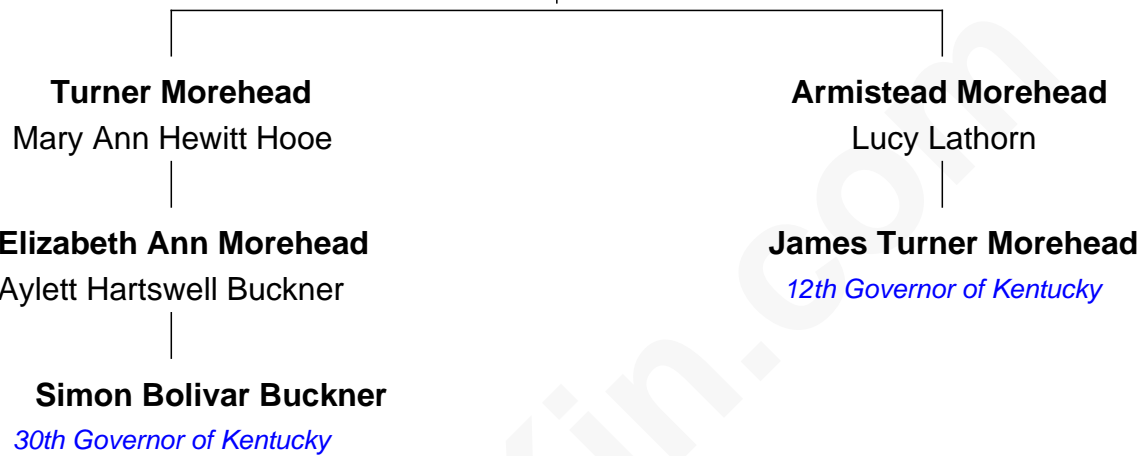

FamousKin.com Relationship Chart of

Simon Bolivar Buckner

30th Governor of Kentucky

1st cousin 1 time removed of

James Turner Morehead

12th Governor of Kentucky

Charles Morehead

Mary Turner

FamousKin.com