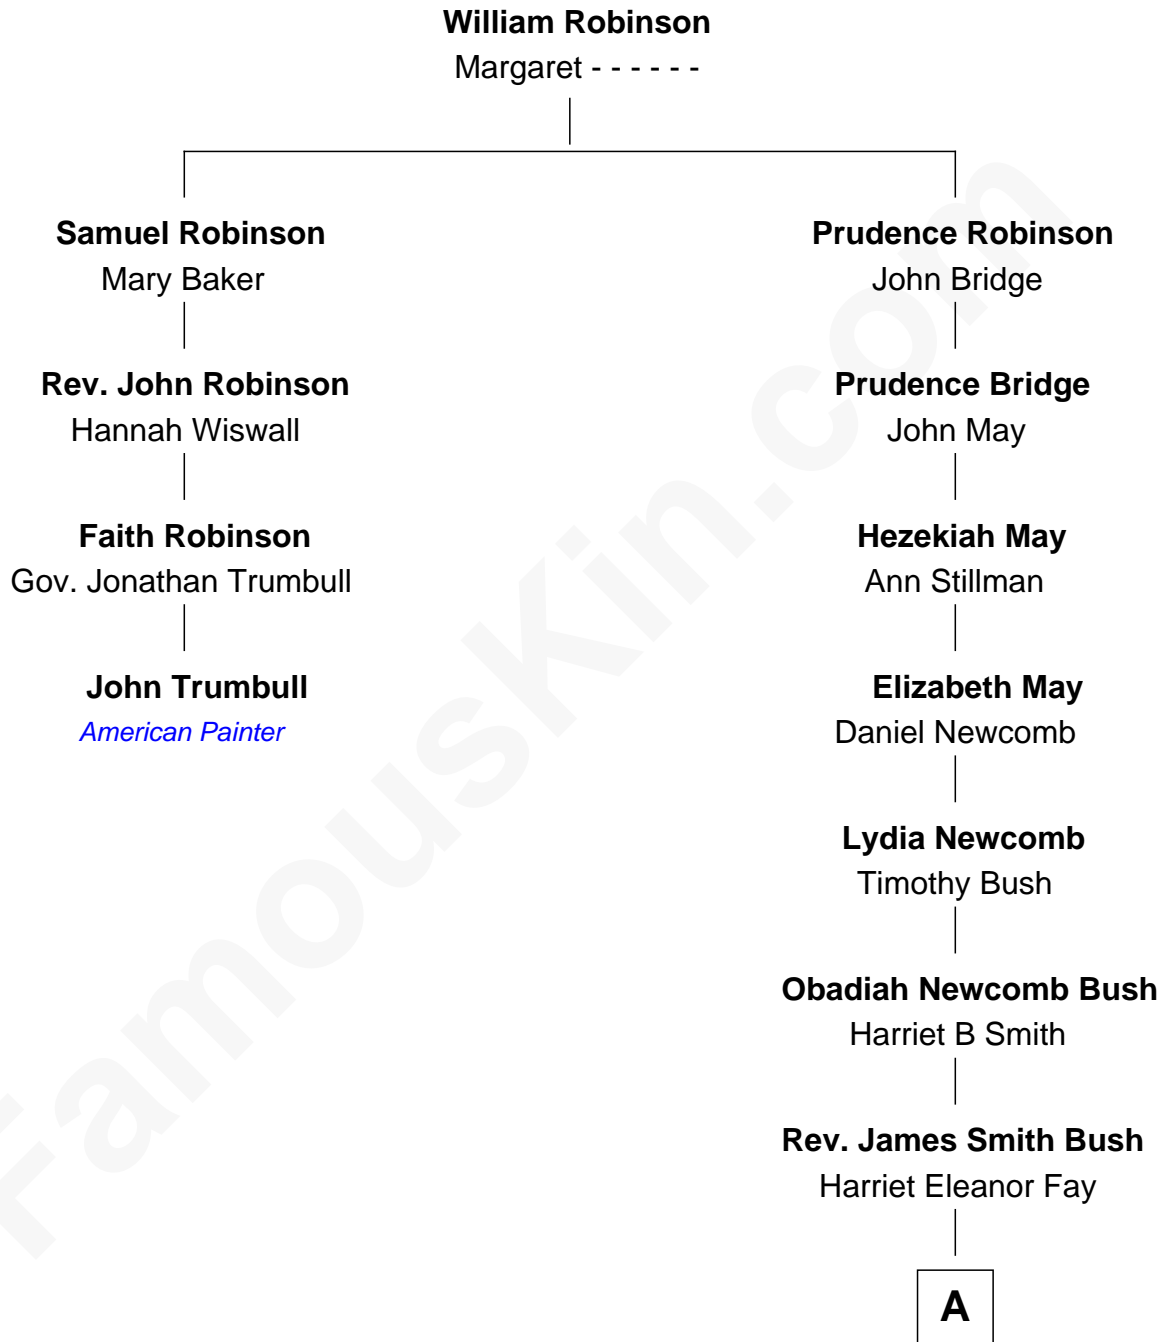

FamousKin.com Relationship Chart of

John Trumbull

American Painter

3rd cousin 7 times removed of

Jonathan Bush

Co-founder and CEO of athenahealth

A

Samuel Prescott Bush

Flora Sheldon

Prescott Sheldon Bush

Dorothy Wear Walker

Jonathan James Bush

Josephine Colwell Bradley

Jonathan Bush

Co-founder and CEO of athenahealth

FamousKin.com