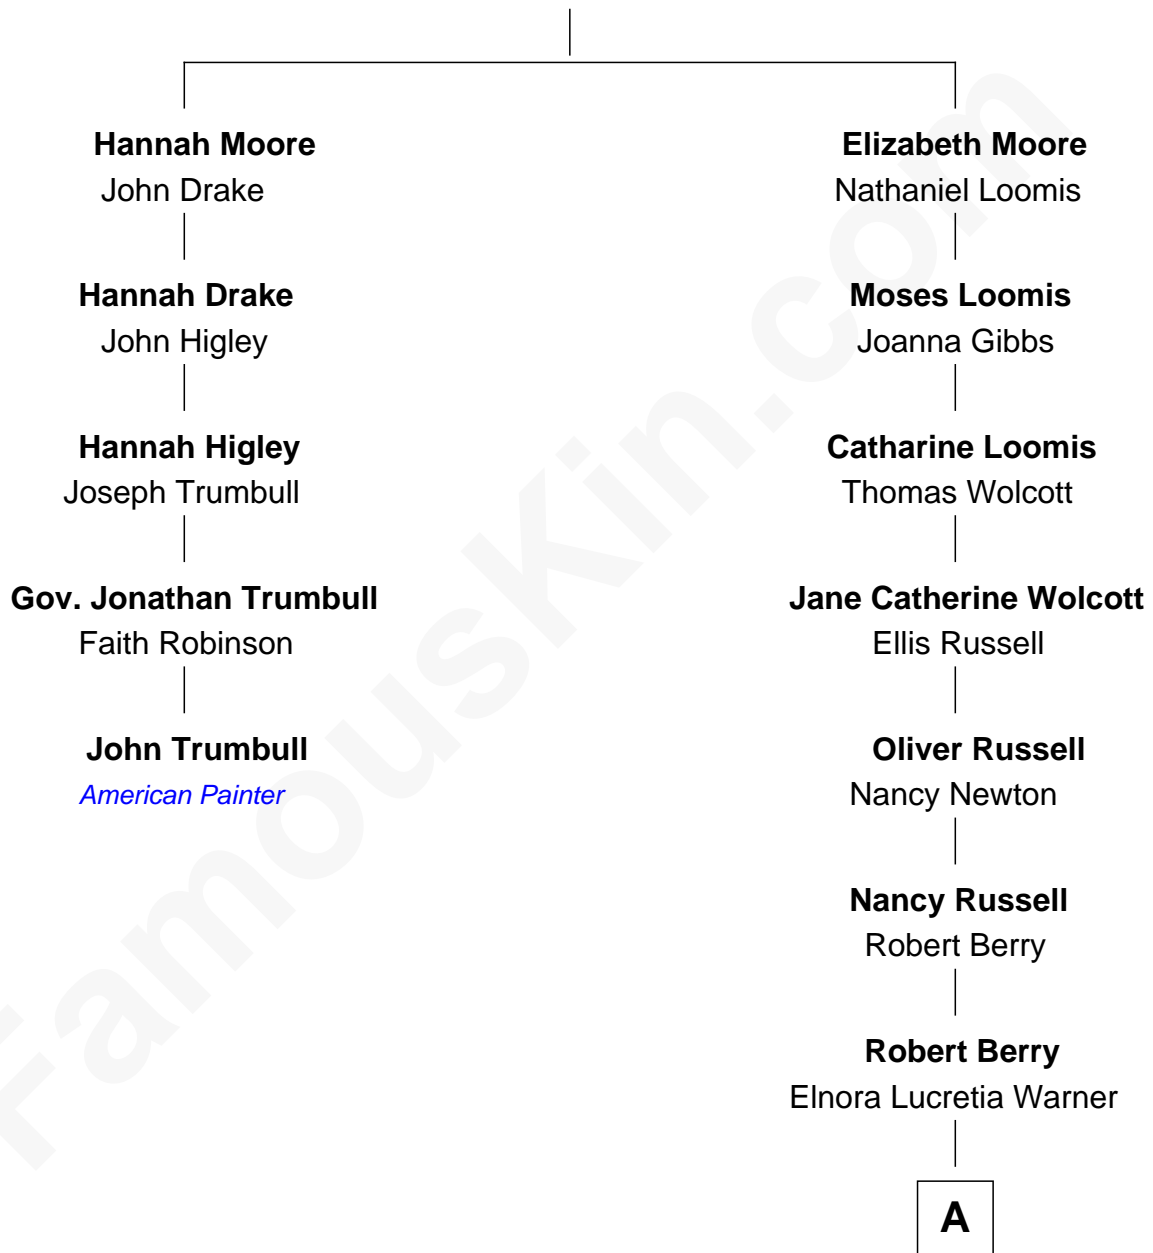

FamousKin.com Relationship Chart of

John Trumbull
American Painter

4th cousin 6 times removed of

Mitt Romney
70th Governor of Massachusetts

John Moore

A

Rosetta Mary Berry
Charles Edward Robison

Alma Luella Robison
Harold Arundel LaFount

Lenore Emily LaFount
George Wilcken Romney

Mitt Romney
70th Governor of Massachusetts