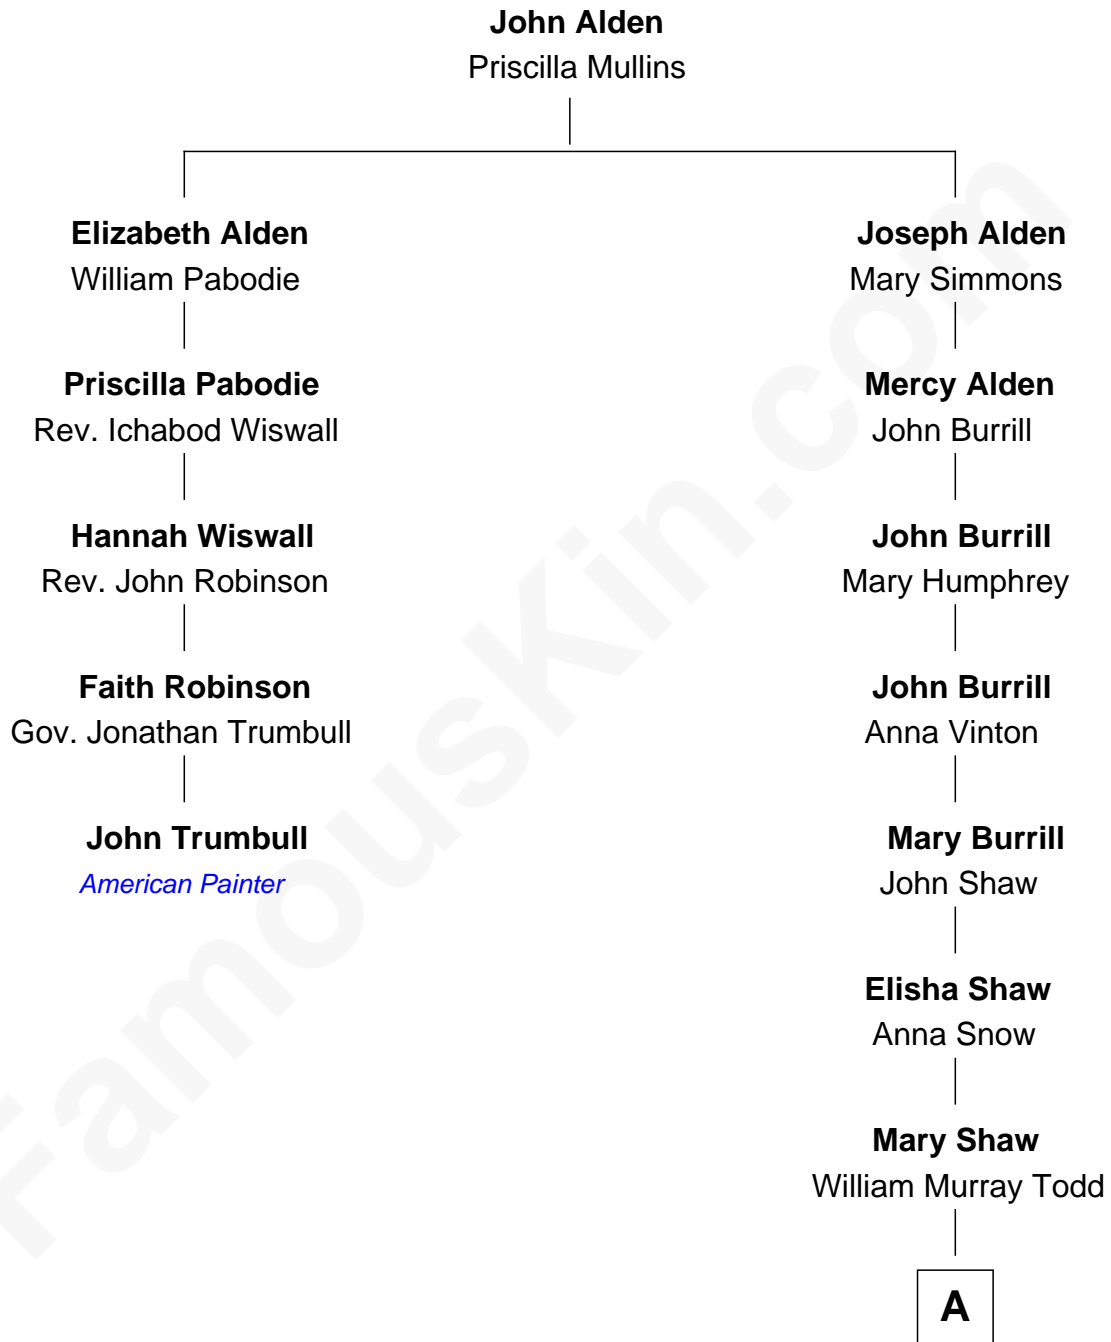

FamousKin.com Relationship Chart of

John Trumbull
American Painter

4th cousin 6 times removed of

Tamsin Todd
CEO, Findmypast

A

George Justus Todd
Sarah Blair

Charles Gordon Todd
Kathleen Marie - - - - -

Private
Private