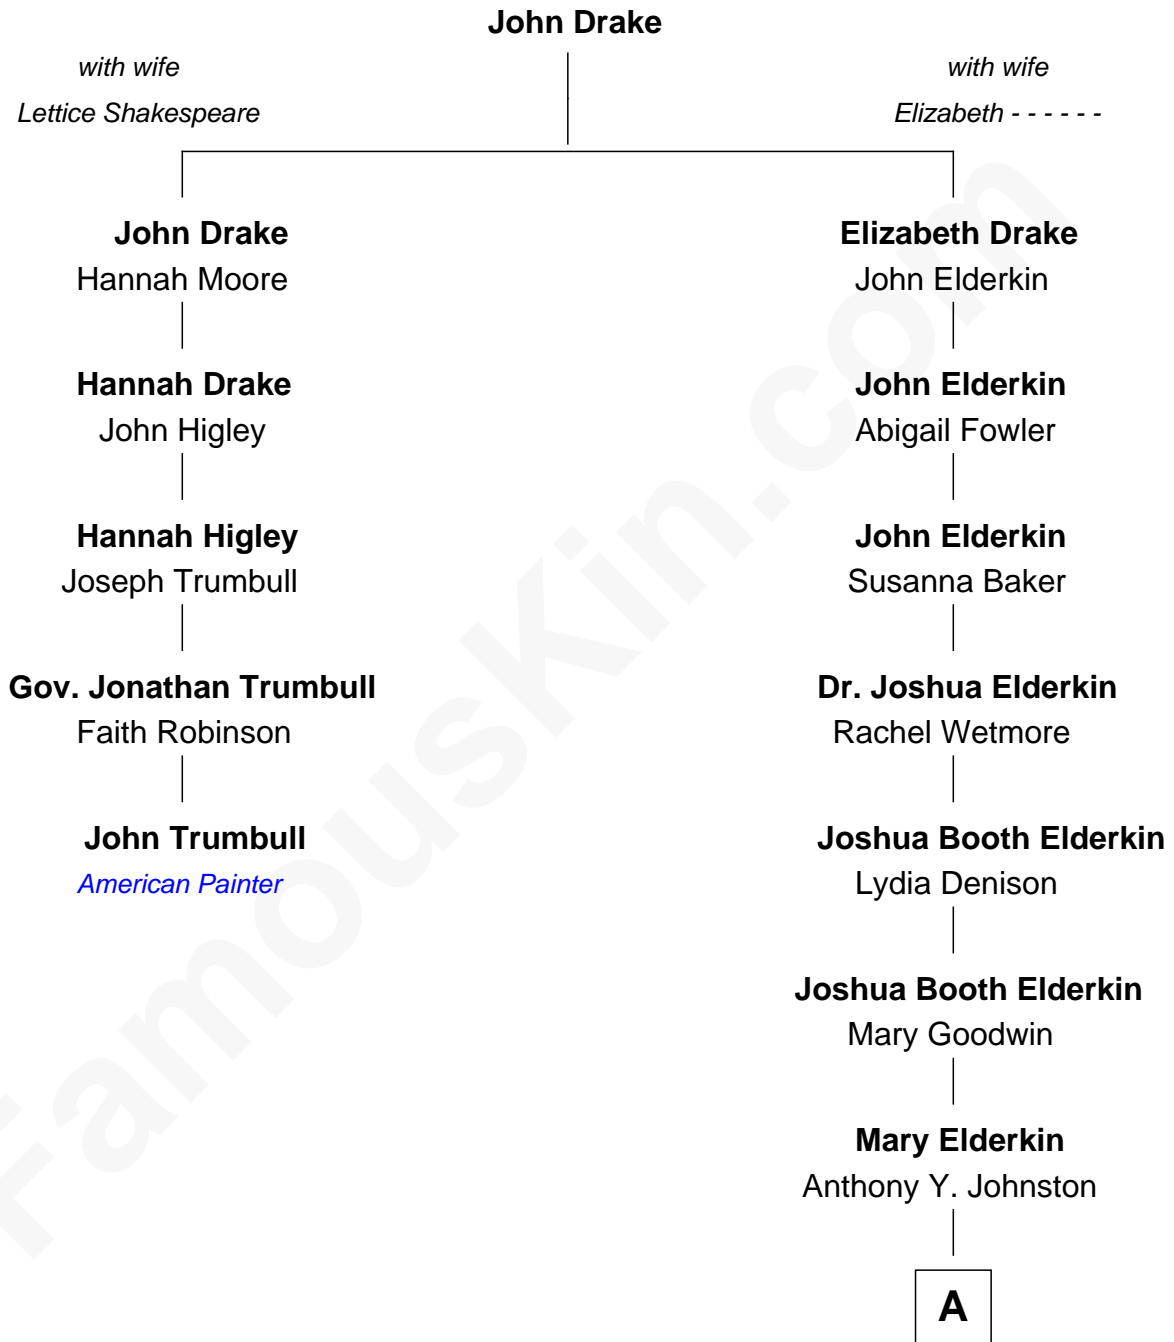

# FamousKin.com Relationship Chart of

**John Trumbull**  
*American Painter*

4th cousin 7 times removed of

**Dr. Peggy Whitson**  
*NASA and Axiom Space Astronaut*

**A**

**John Wesley Johnston**

Lavina Luther Beightol

**Charles Wesley Johnston**

Mabel Anna Garland

**Wanda Pauline Johnston**

Christien O. Walters

**Beth Avalee Walters**

Earl Keith Whitson

**Dr. Peggy Whitson**

*NASA and Axiom Space Astronaut*