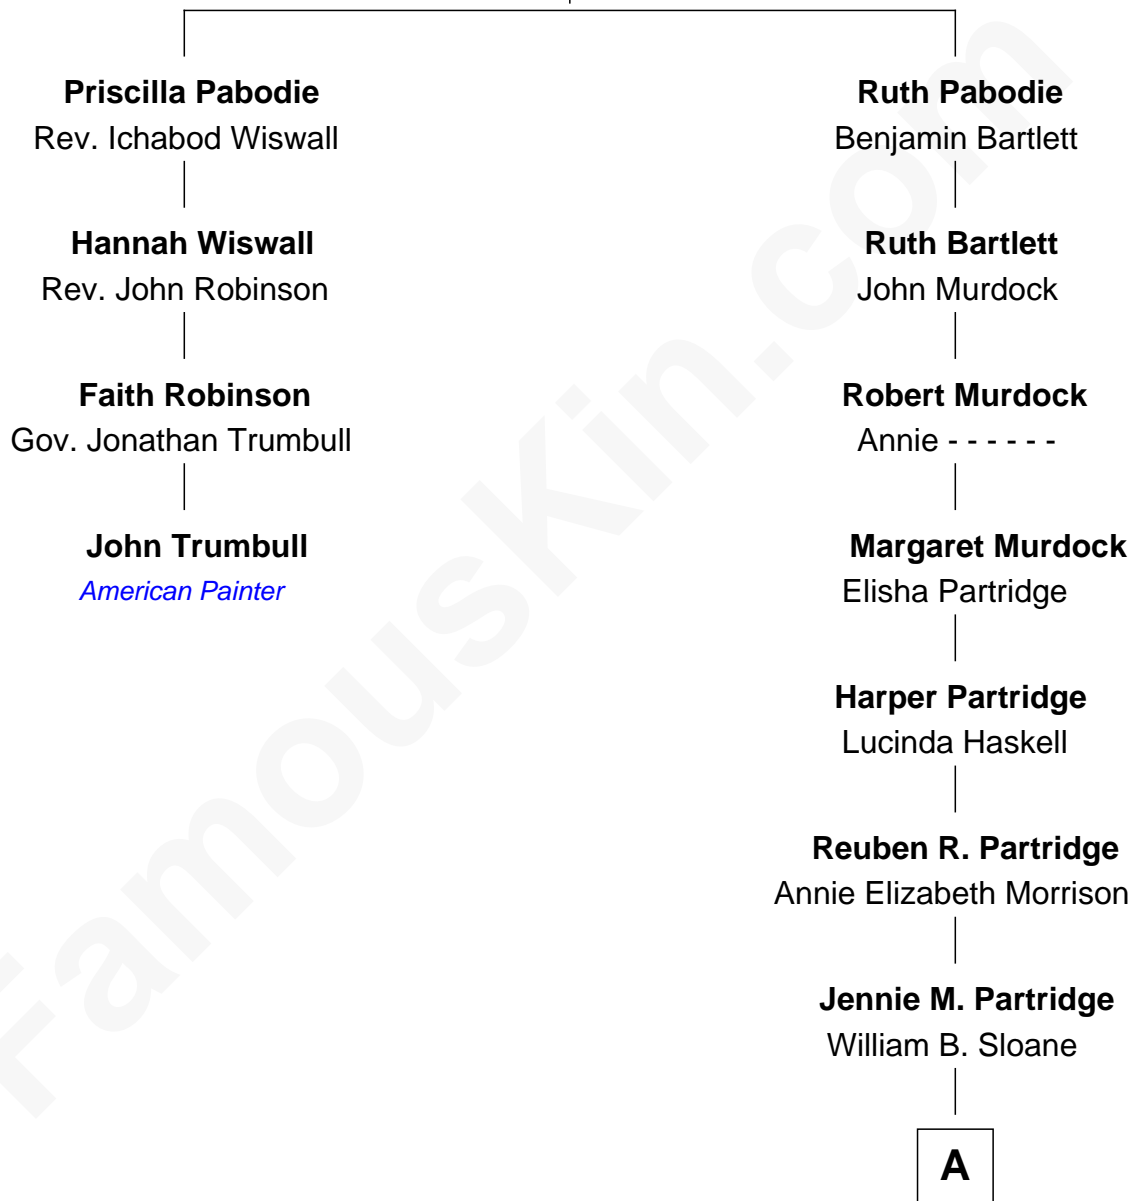

FamousKin.com Relationship Chart of

John Trumbull
American Painter

3rd cousin 6 times removed of

Diane Brewster
TV and Movie Actress

William Pabodie
Elizabeth Alden

A

—
Grace Anna Sloane

Reginald Raymond Brewster

—
Phillip Sloane Brewster

Geraldine Craddock

—
Diane Brewster

TV and Movie Actress

FamousKin.com