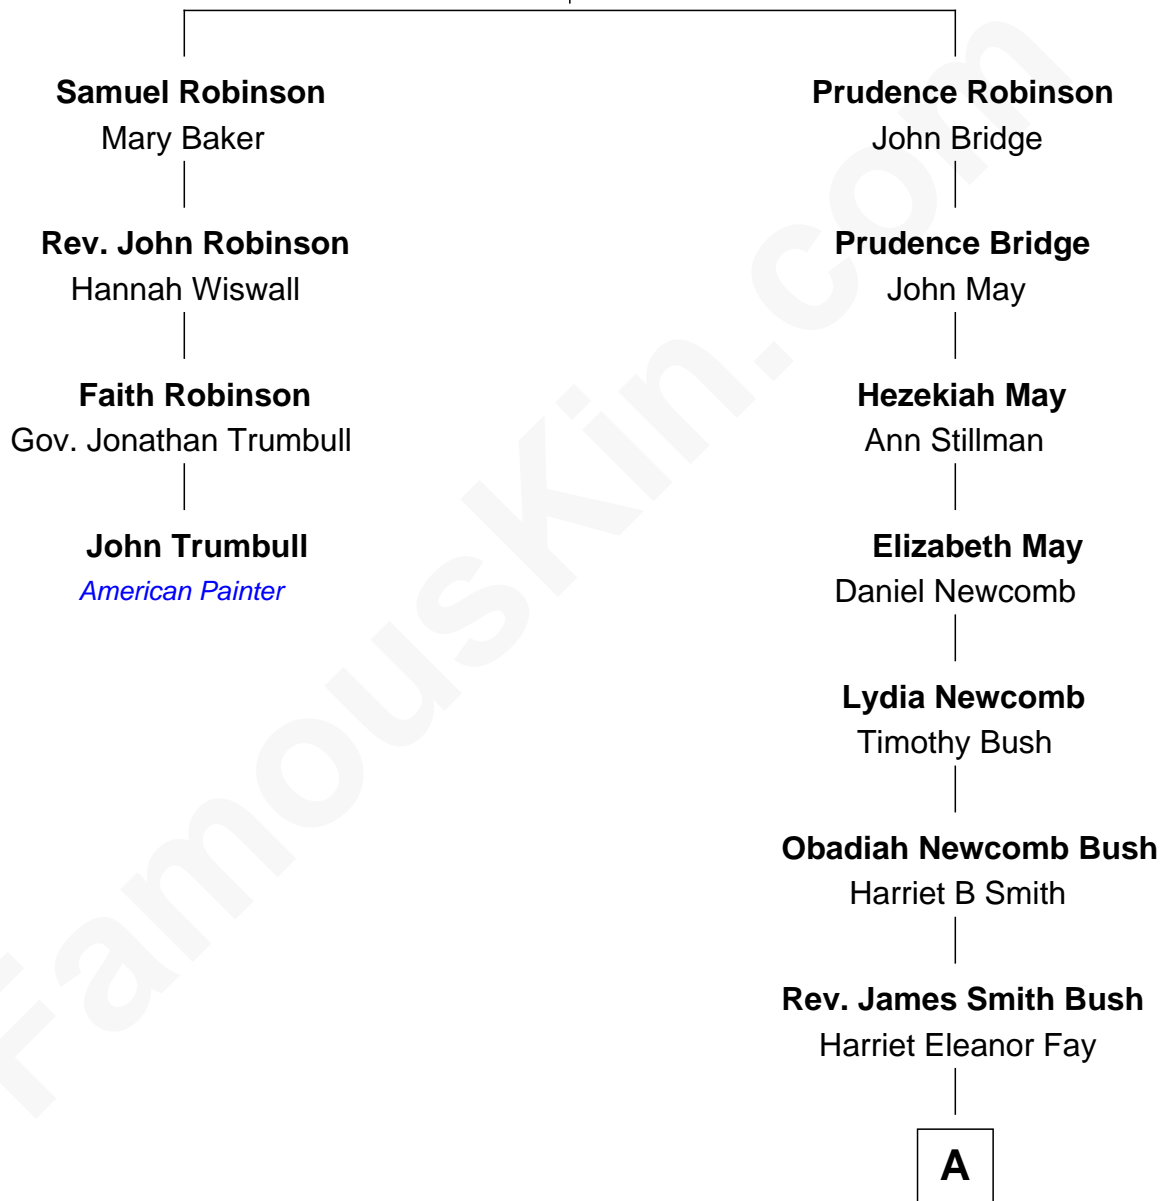

# FamousKin.com Relationship Chart of

**John Trumbull**  
*American Painter*

3rd cousin 6 times removed of

**George H. W. Bush**  
*41st U.S. President*

**William Robinson**  
Margaret - - - - -

A

Samuel Prescott Bush

Flora Sheldon

Prescott Sheldon Bush

Dorothy Wear Walker

George H. W. Bush

*41st U.S. President*

FamousKin.com