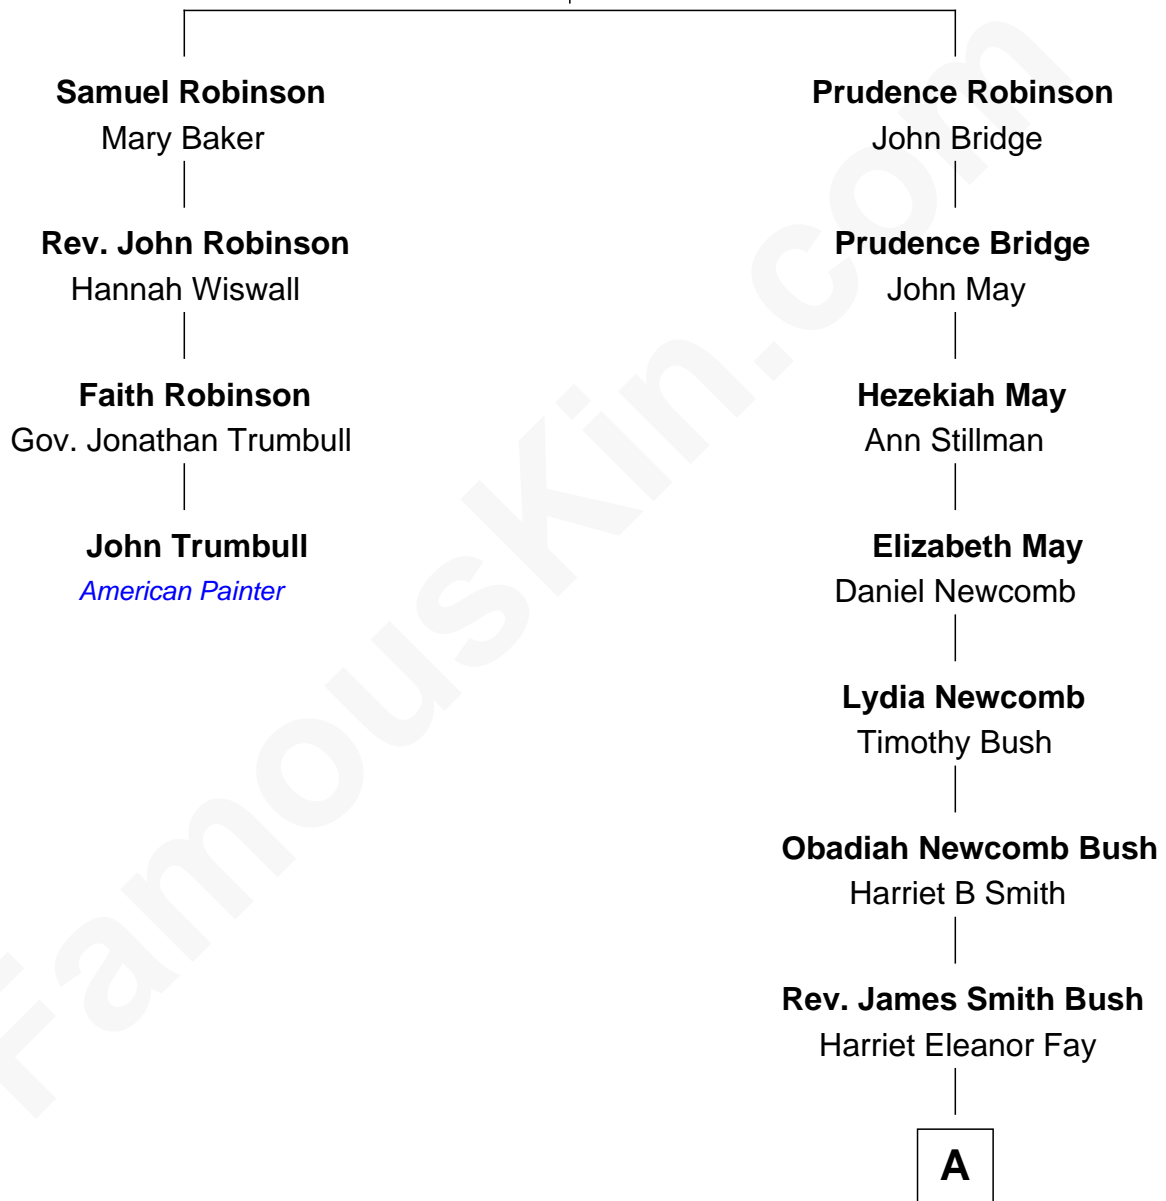

# FamousKin.com Relationship Chart of

**John Trumbull**  
*American Painter*

3rd cousin 7 times removed of

**George W. Bush**  
*43rd U.S. President*

**William Robinson**  
Margaret - - - - -

A

Samuel Prescott Bush

Flora Sheldon

Prescott Sheldon Bush

Dorothy Wear Walker

George Herbert Walker Bush

Barbara Pierce

George W. Bush

*43rd U.S. President*

FamousKin.com