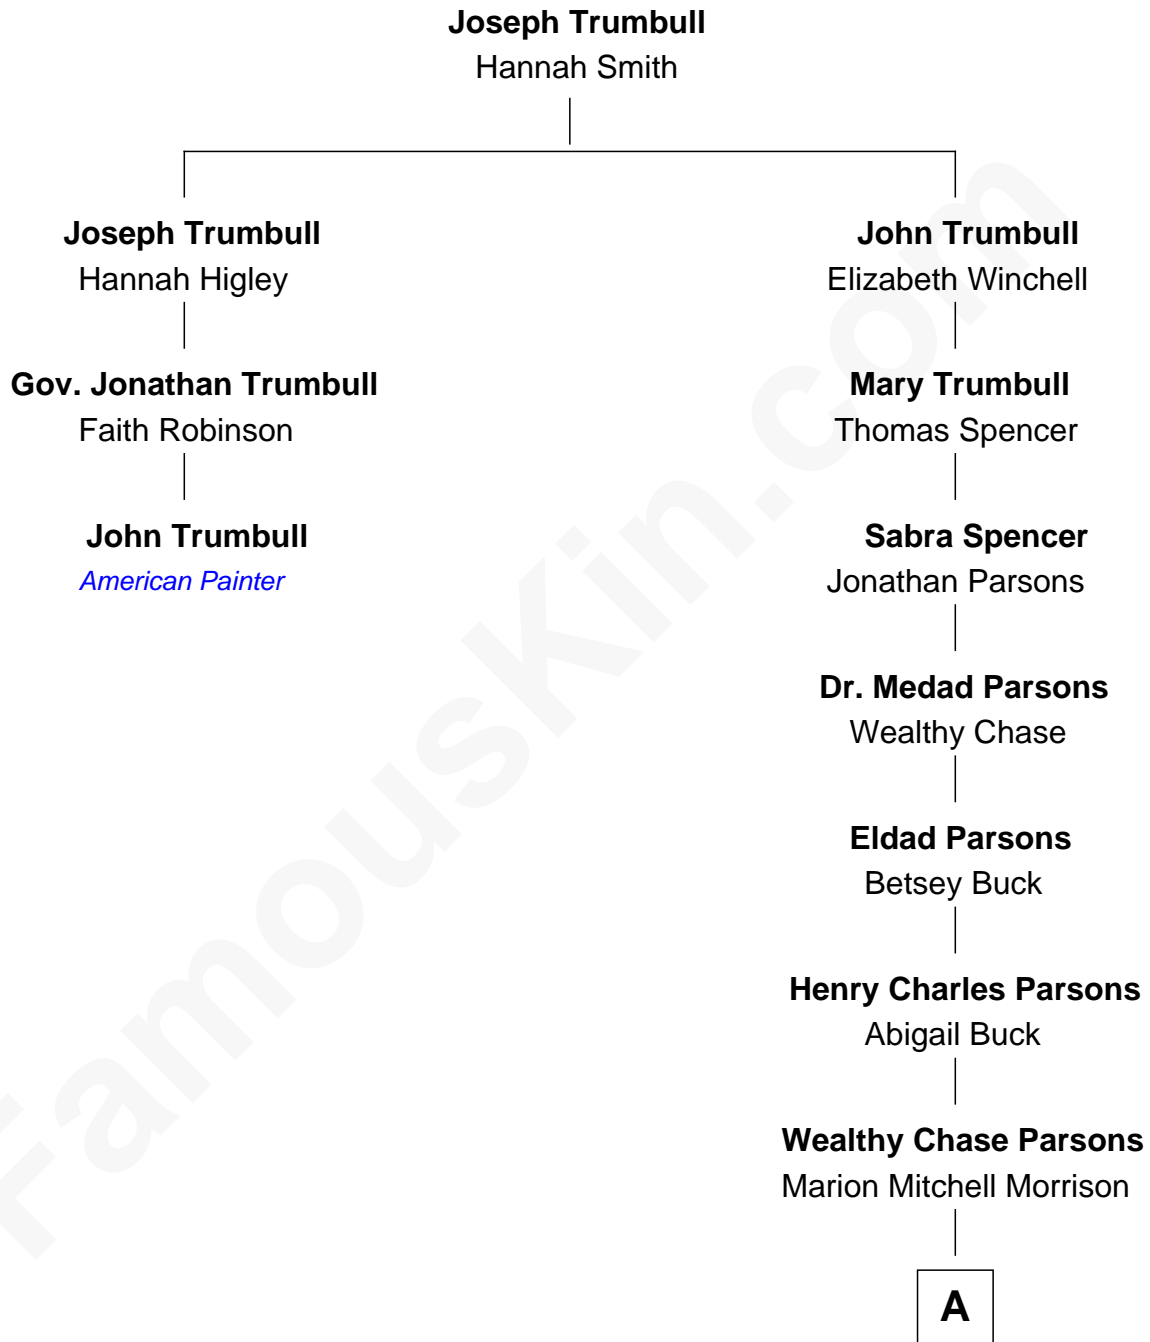

# FamousKin.com Relationship Chart of

**John Trumbull**  
*American Painter*

2nd cousin 6 times removed of

**John Wayne**  
*Movie Actor*

**A**

—  
**Clyde Leonard Morrison**  
Mary Alberta Brown

—  
**John Wayne**  
*Movie Actor*

FamousKin.com