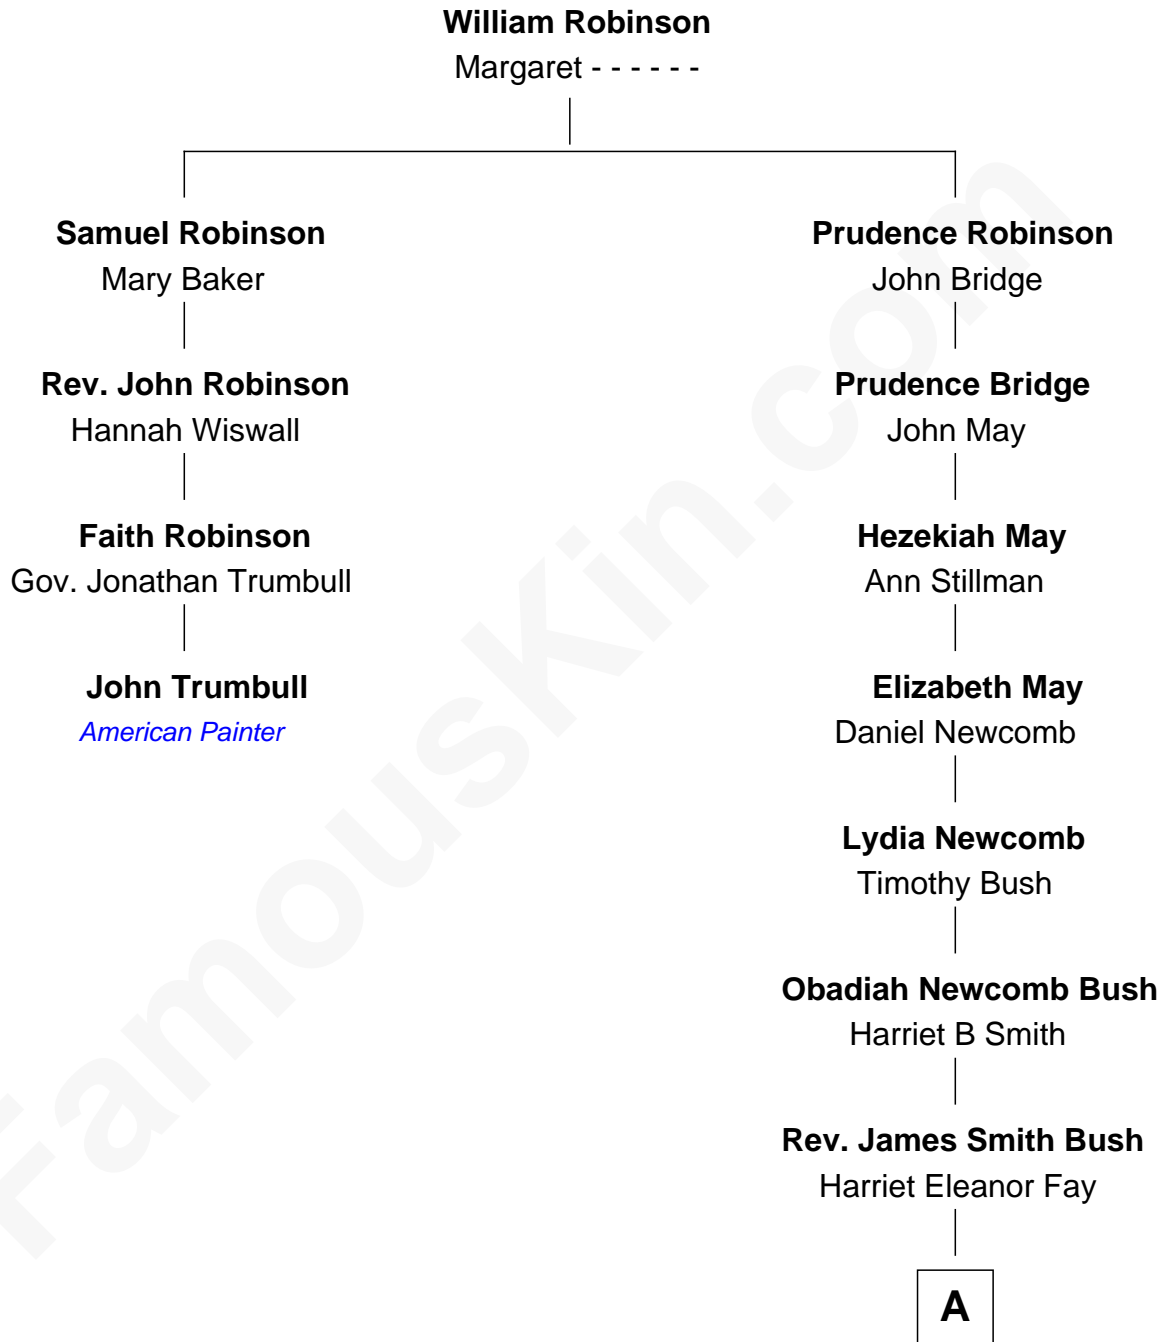

FamousKin.com Relationship Chart of

John Trumbull
American Painter

3rd cousin 7 times removed of

Jeb Bush

43rd Governor of Florida

A

Samuel Prescott Bush

Flora Sheldon

Prescott Sheldon Bush

Dorothy Wear Walker

George Herbert Walker Bush

Barbara Pierce

Jeb Bush

43rd Governor of Florida

FamousKin.com