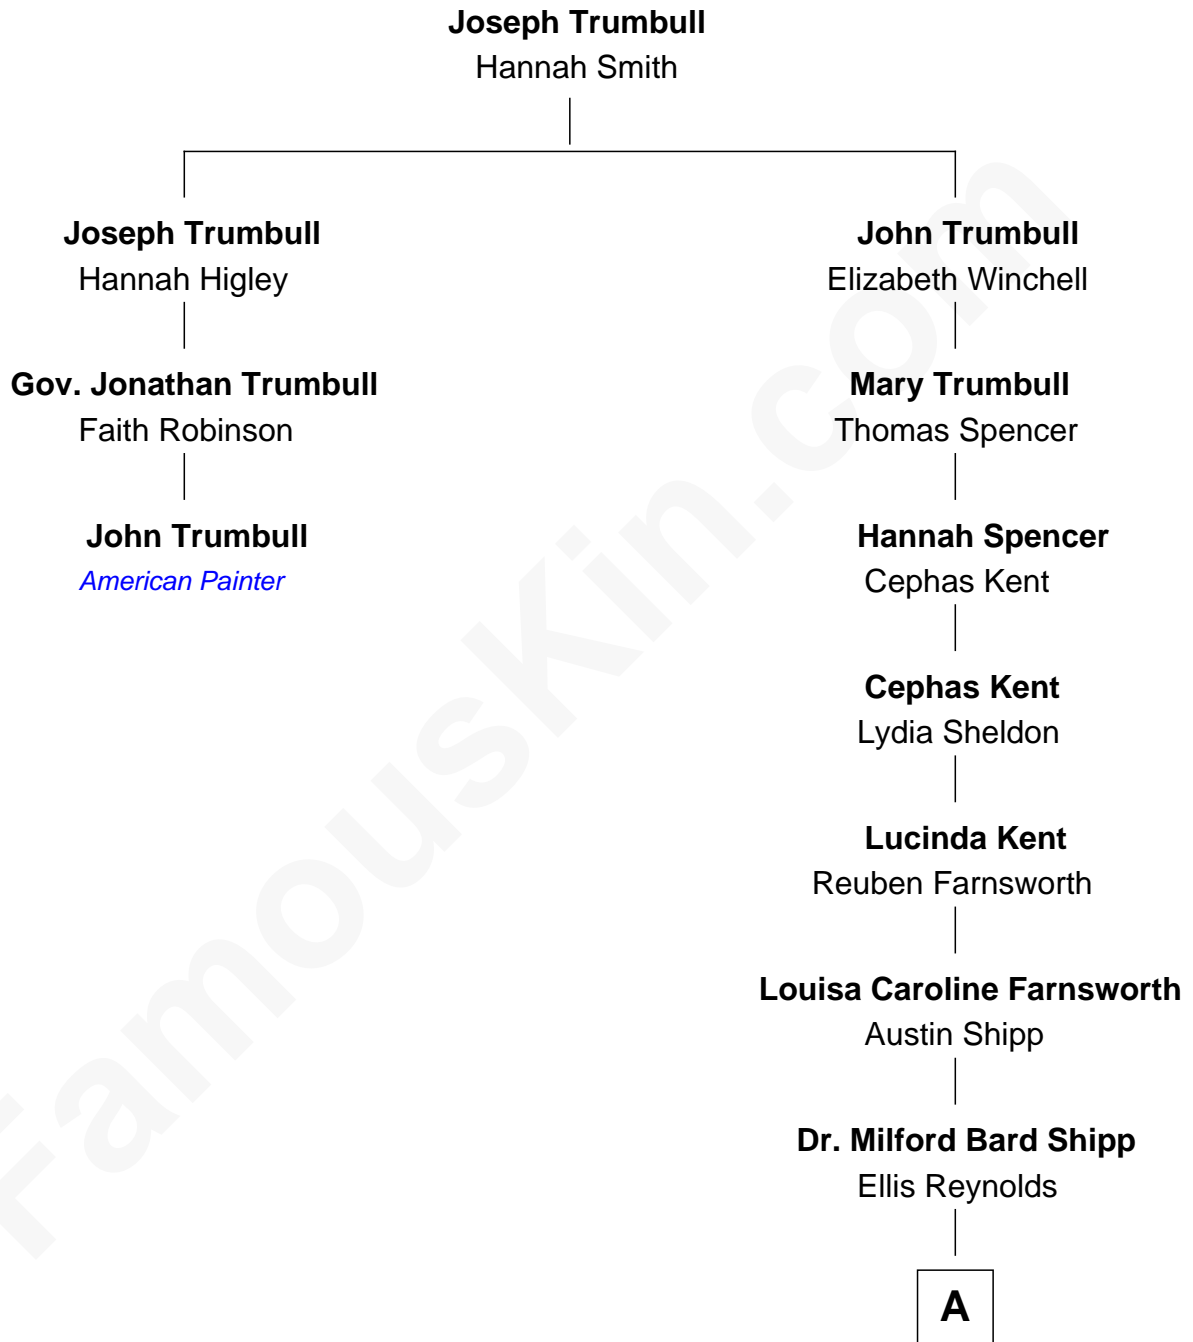

FamousKin.com Relationship Chart of

John Trumbull
American Painter

2nd cousin 8 times removed of

Amy Adams
Movie Actress

A

Olea Shipp
John Hyrum Hill

Olea Lorraine Hill
Frank Ralph Adams

Richard Kent Adams
Kathryn Hicken