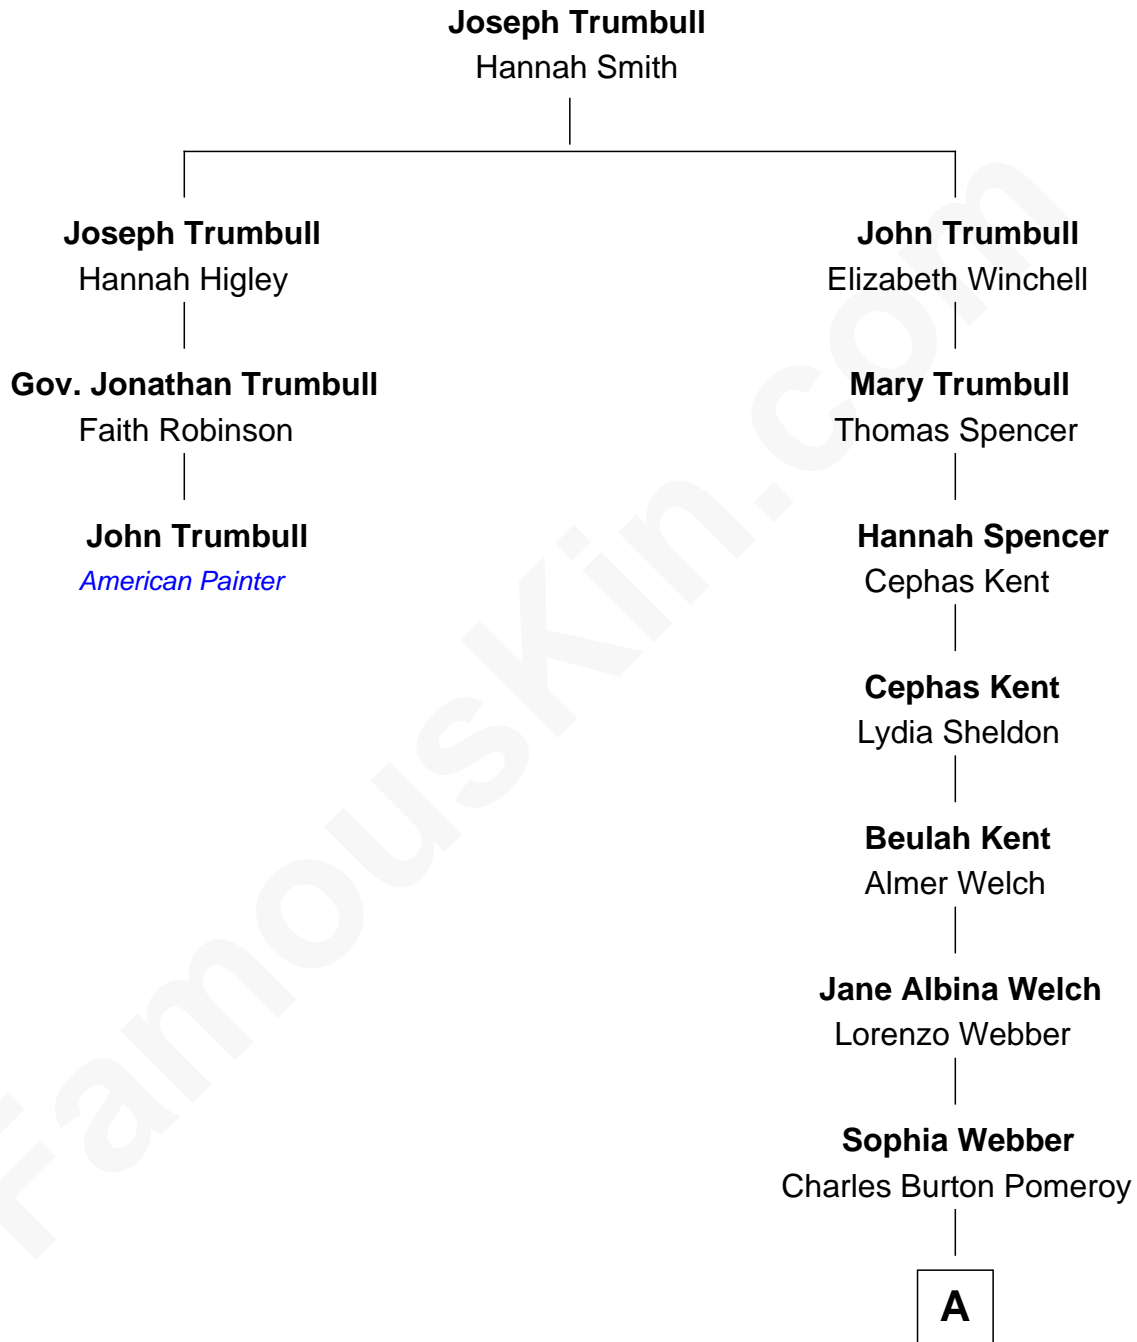

# FamousKin.com Relationship Chart of

**John Trumbull**  
*American Painter*

2nd cousin 7 times removed of

**Brewster H. Shaw**  
*NASA Astronaut*

**A**

**Adelle Pomeroy**  
John Thomas Shaw

**Brewster Hopkinson Shaw**  
Leone Marguerite Lee

**Brewster H. Shaw**  
*NASA Astronaut*

FamousKin.com