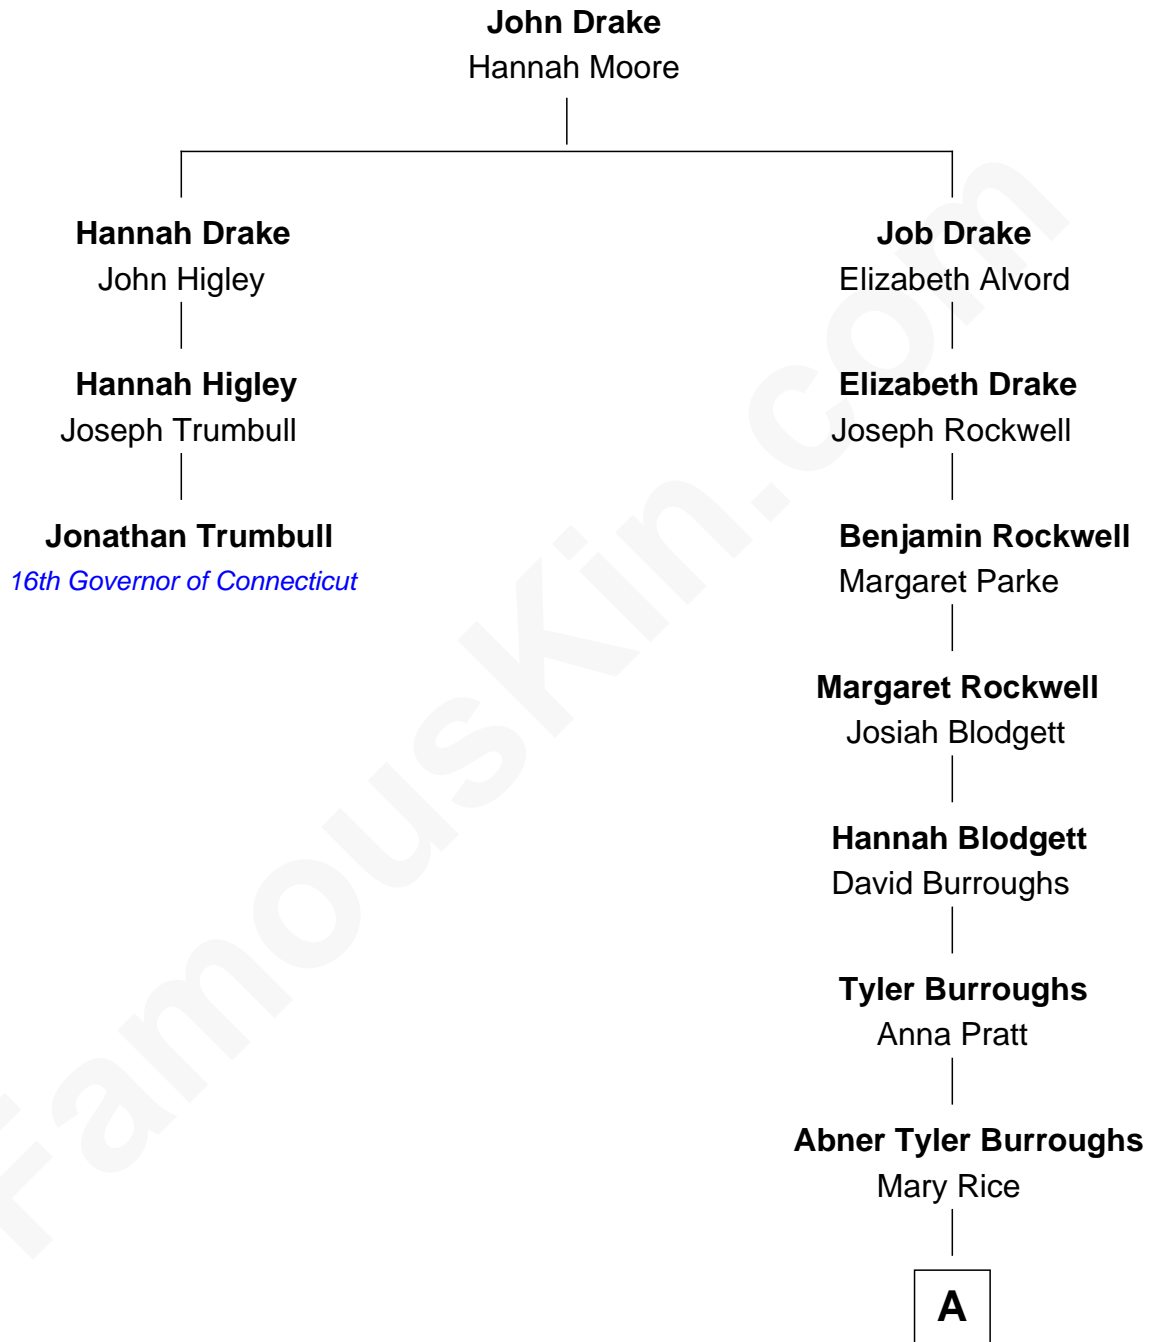

# FamousKin.com Relationship Chart of

**Jonathan Trumbull**

*16th Governor of Connecticut*

2nd cousin 6 times removed of

**Edgar Rice Burroughs**

*Author of Tarzan and John Carter*

A

George Tyler Burroughs

Mary Evaline Zieger

Edgar Rice Burroughs

*Author of Tarzan*

FamousKin.com