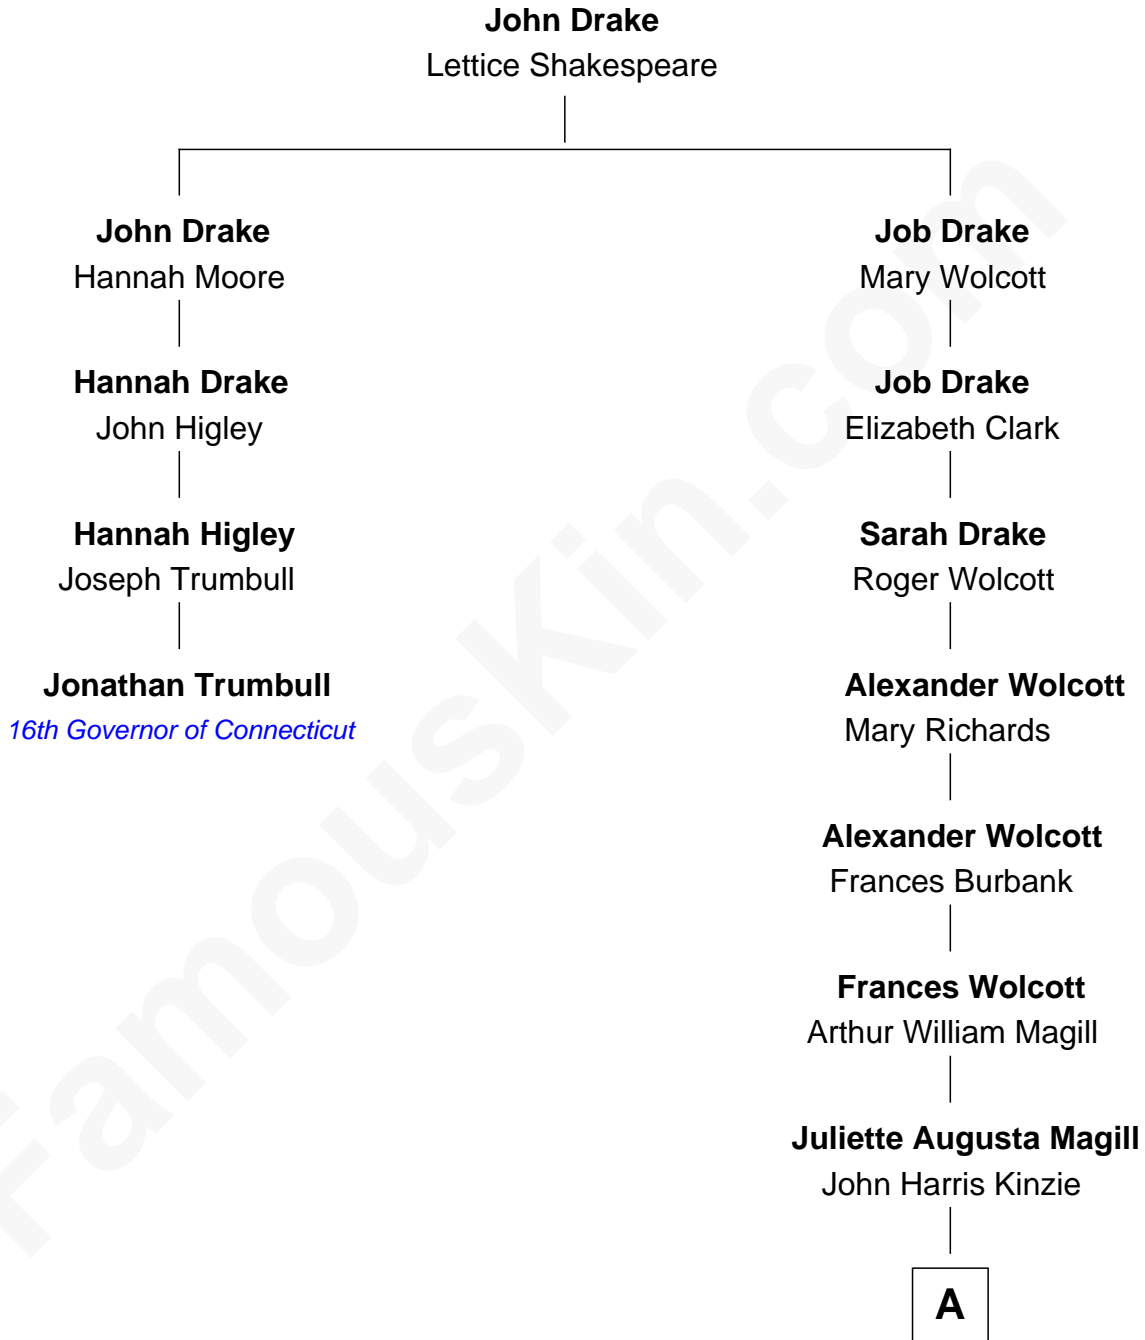

FamousKin.com Relationship Chart of

Jonathan Trumbull

16th Governor of Connecticut

3rd cousin 5 times removed of

Juliette Gordon Low

Founder of the Girl Scouts

A

Eleanor Lytle Kinzie
William Washington Gordon

Juliette Gordon Low
Founder of the Girl Scouts

FamousKin.com