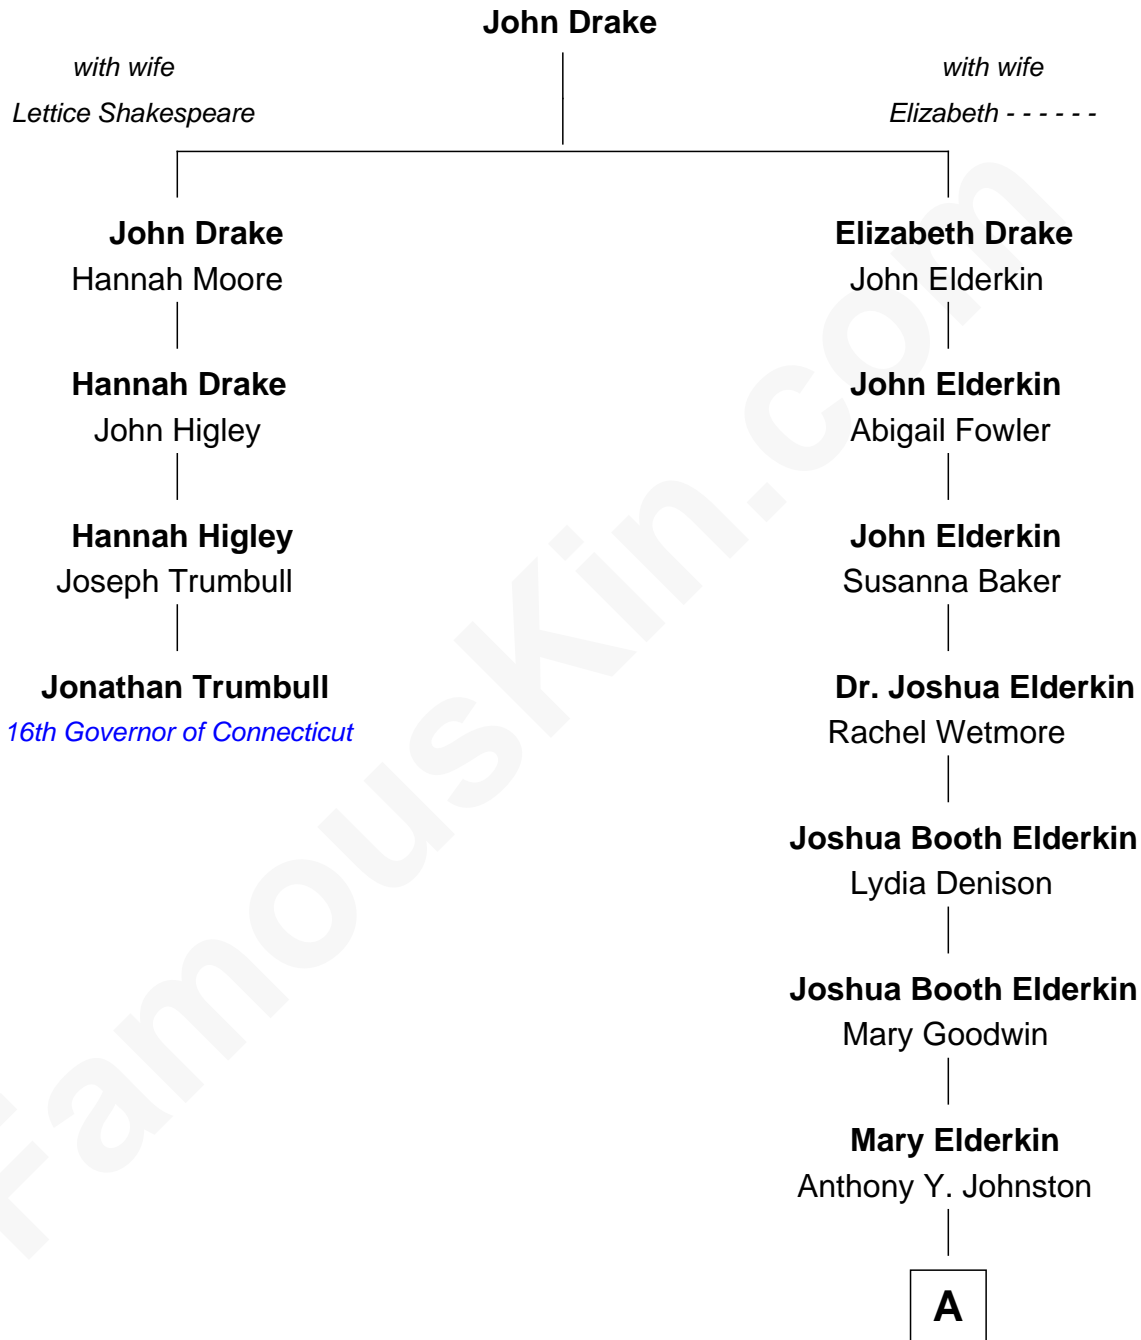

FamousKin.com Relationship Chart of

Jonathan Trumbull

16th Governor of Connecticut

3rd cousin 8 times removed of

Dr. Peggy Whitson

NASA and Axiom Space Astronaut

A

John Wesley Johnston

Lavina Luther Beightol

Charles Wesley Johnston

Mabel Anna Garland

Wanda Pauline Johnston

Christien O. Walters

Beth Avalee Walters

Earl Keith Whitson

Dr. Peggy Whitson