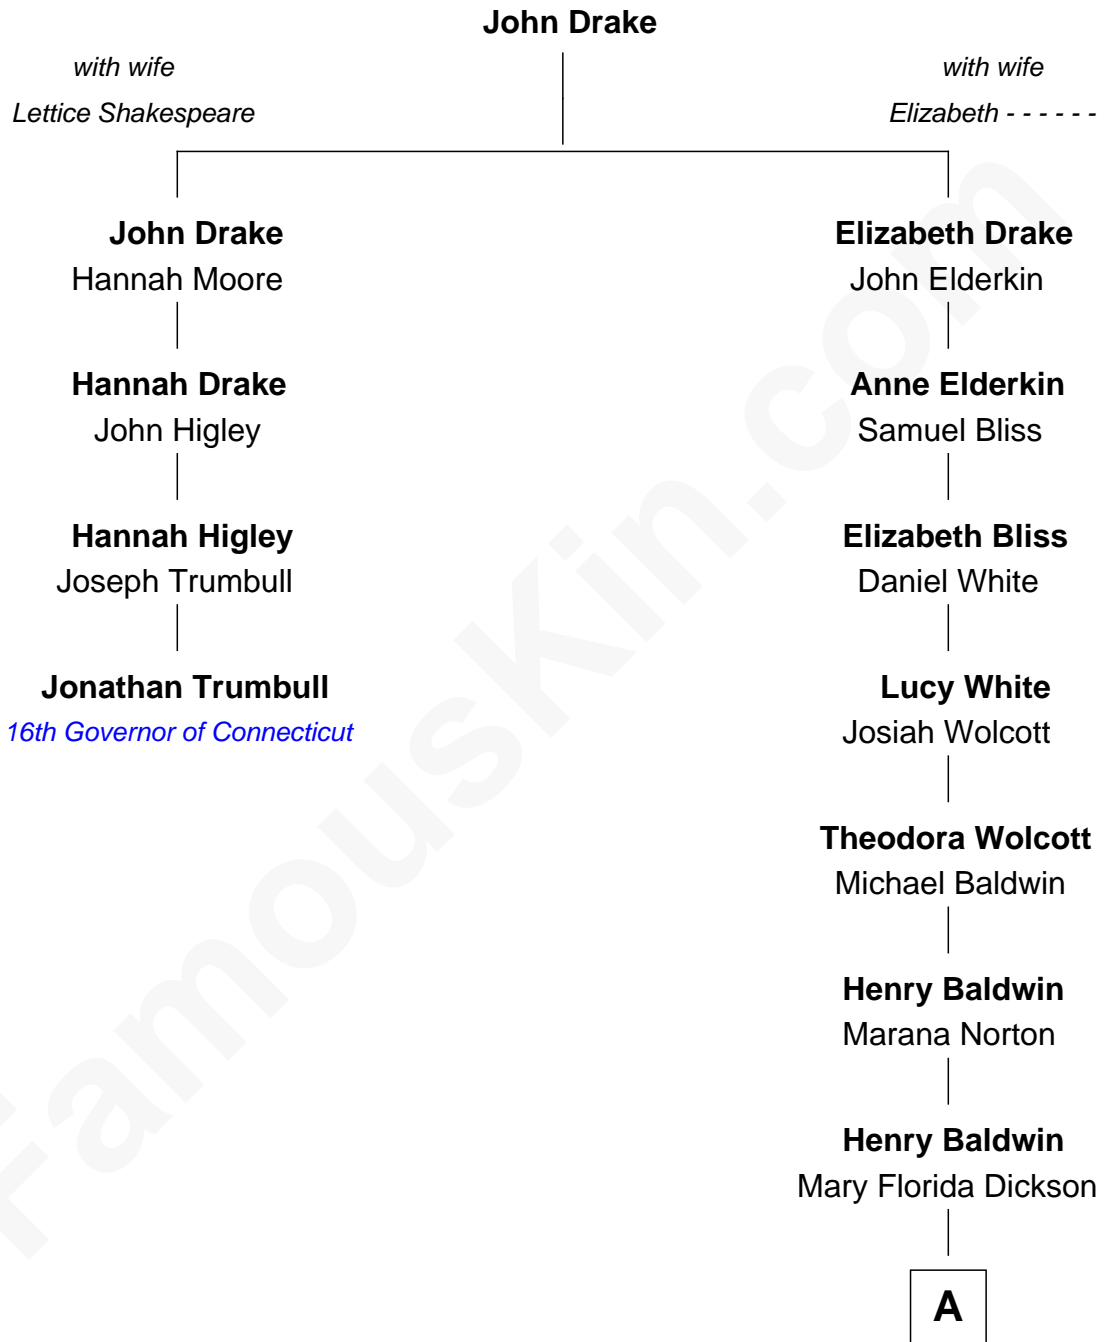

FamousKin.com Relationship Chart of

Jonathan Trumbull

16th Governor of Connecticut

3rd cousin 8 times removed of

Christopher Reeve

Movie Actor

A

Henry Baldwin