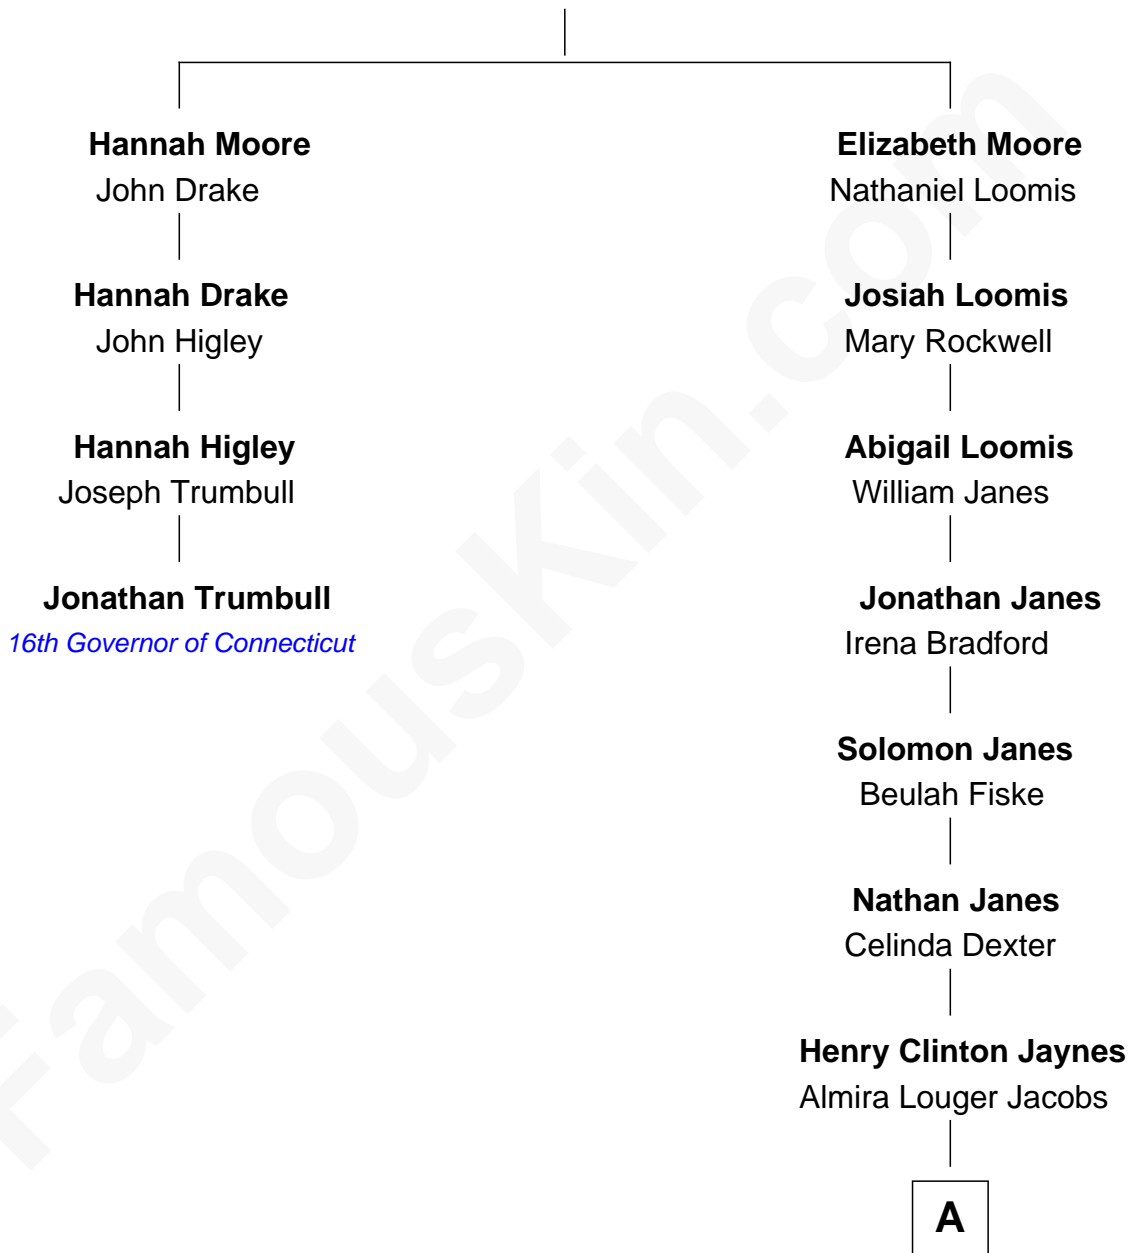

# FamousKin.com Relationship Chart of

**Jonathan Trumbull**

*16th Governor of Connecticut*

3rd cousin 6 times removed of

**Henry Fonda**

*Movie Actor*

**John Moore**

**A**

Henry Silas Jaynes

Elma L. Lanphear

Herberta Elma Jaynes

William Brace Fonda

Henry Fonda

*Movie Actor*

FamousKin.com