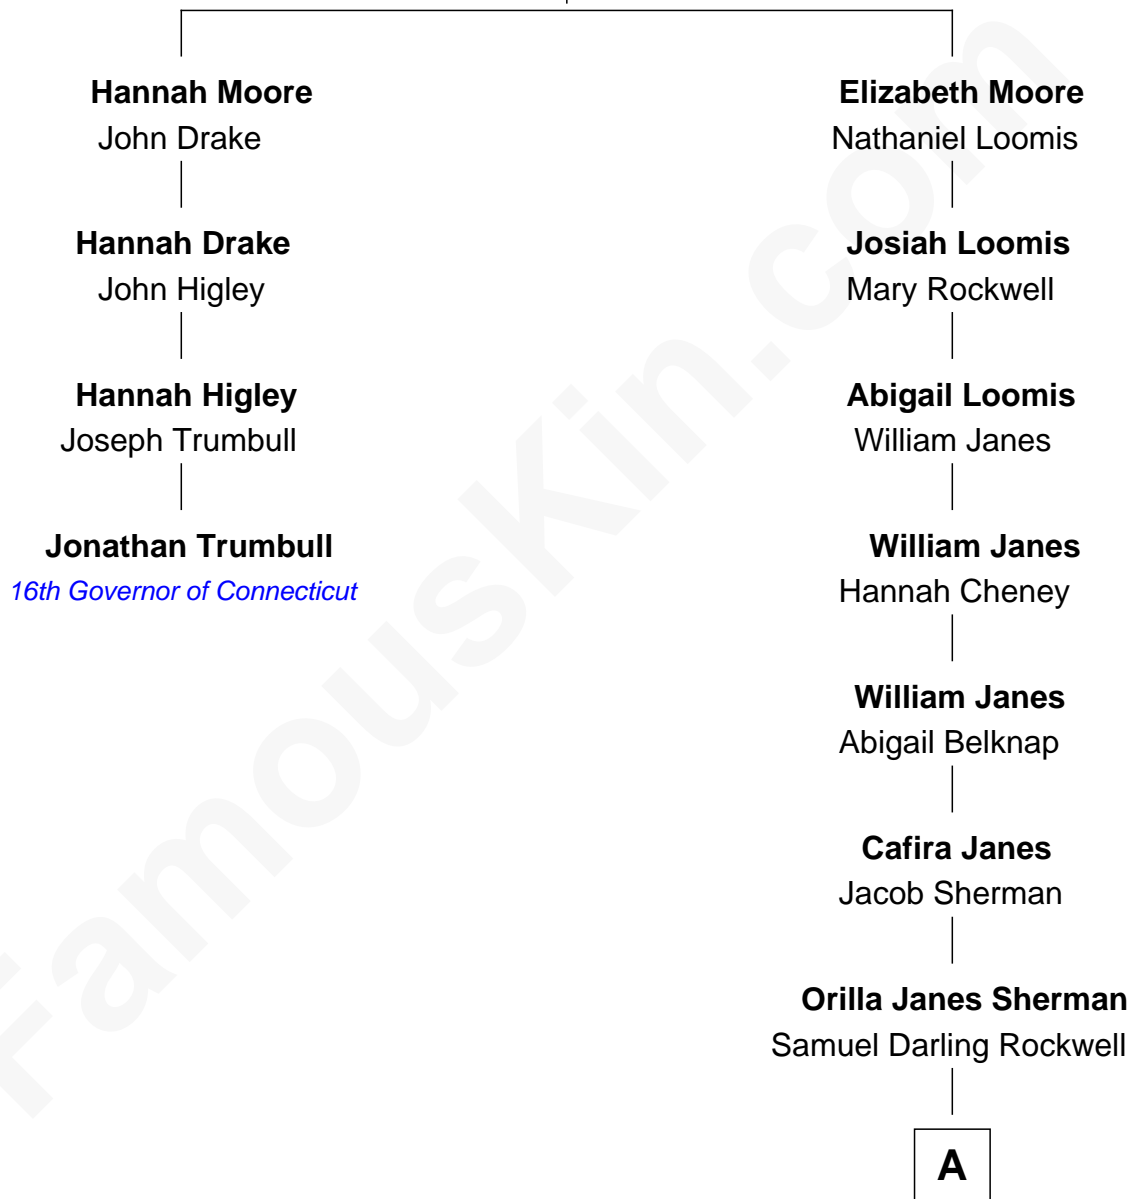

FamousKin.com Relationship Chart of

Jonathan Trumbull

16th Governor of Connecticut

3rd cousin 6 times removed of

Norman Rockwell

American Artist

John Moore

A

John William Rockwell

Phebe Boyce Waring

Jarvis Waring Rockwell

Anne Mary Hill

Norman Rockwell

American Artist

FamousKin.com