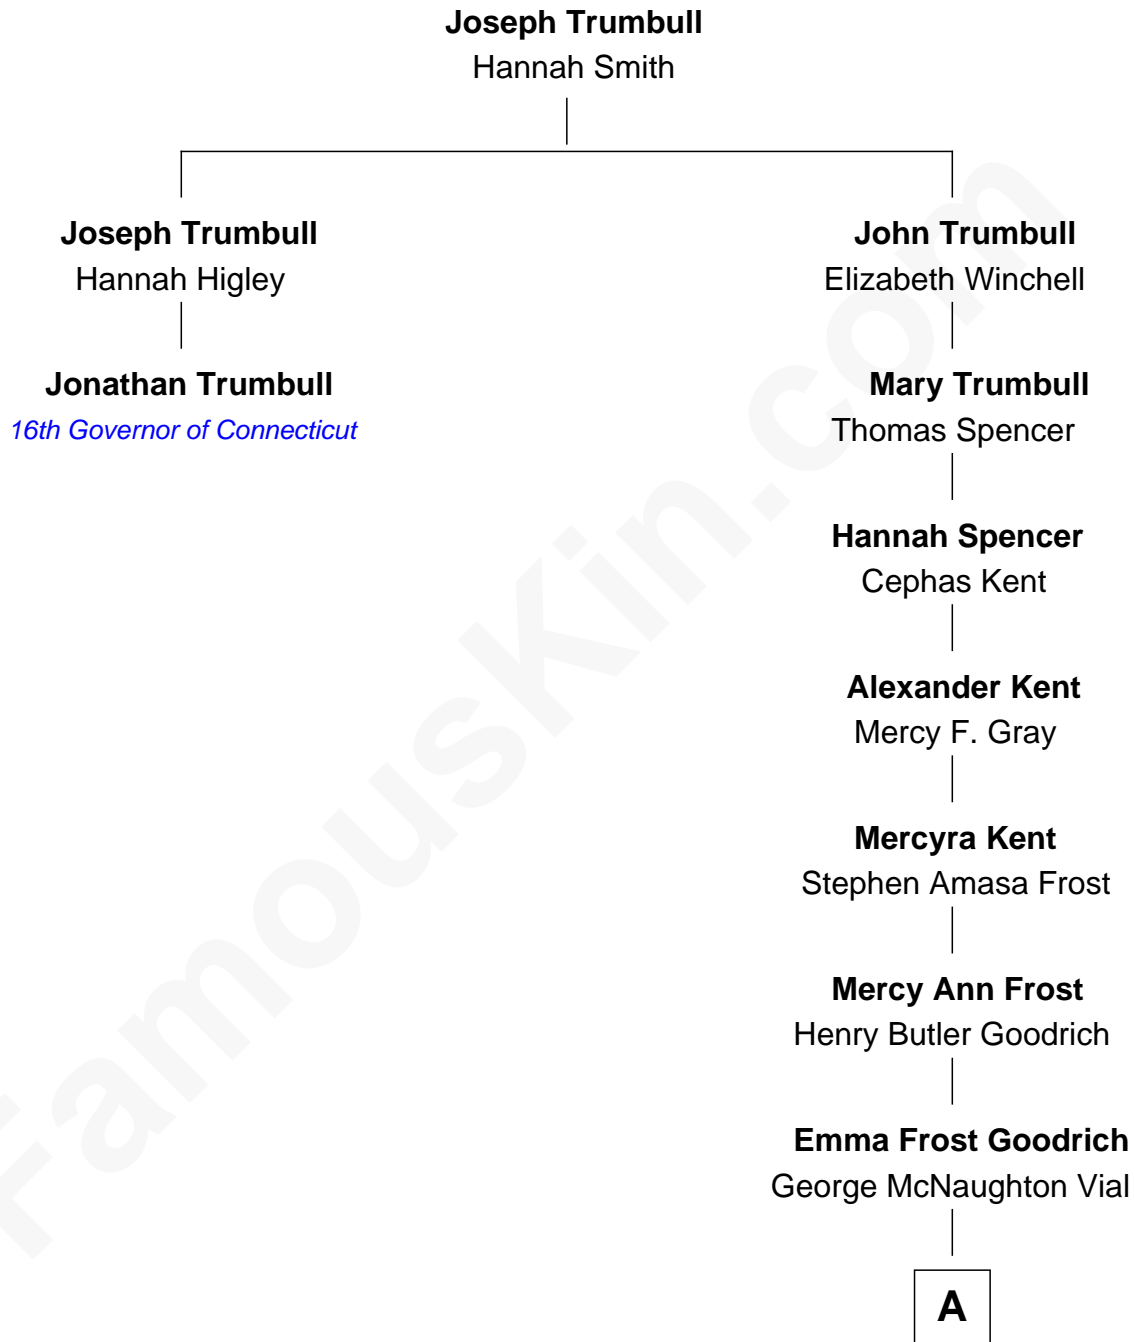

FamousKin.com

Relationship Chart of

Jonathan Trumbull

16th Governor of Connecticut

1st cousin 9 times removed of

Kate Upton

Sports Illustrated Swimsuit Cover Model

A

Charles Henry Vial
Margaret Hastings Tyler

Elizabeth Brooks Vial
Stephen Edward Upton

Jefferson Matthew Upton
Shelley Fawn Davis

Kate Upton
Model and Actress