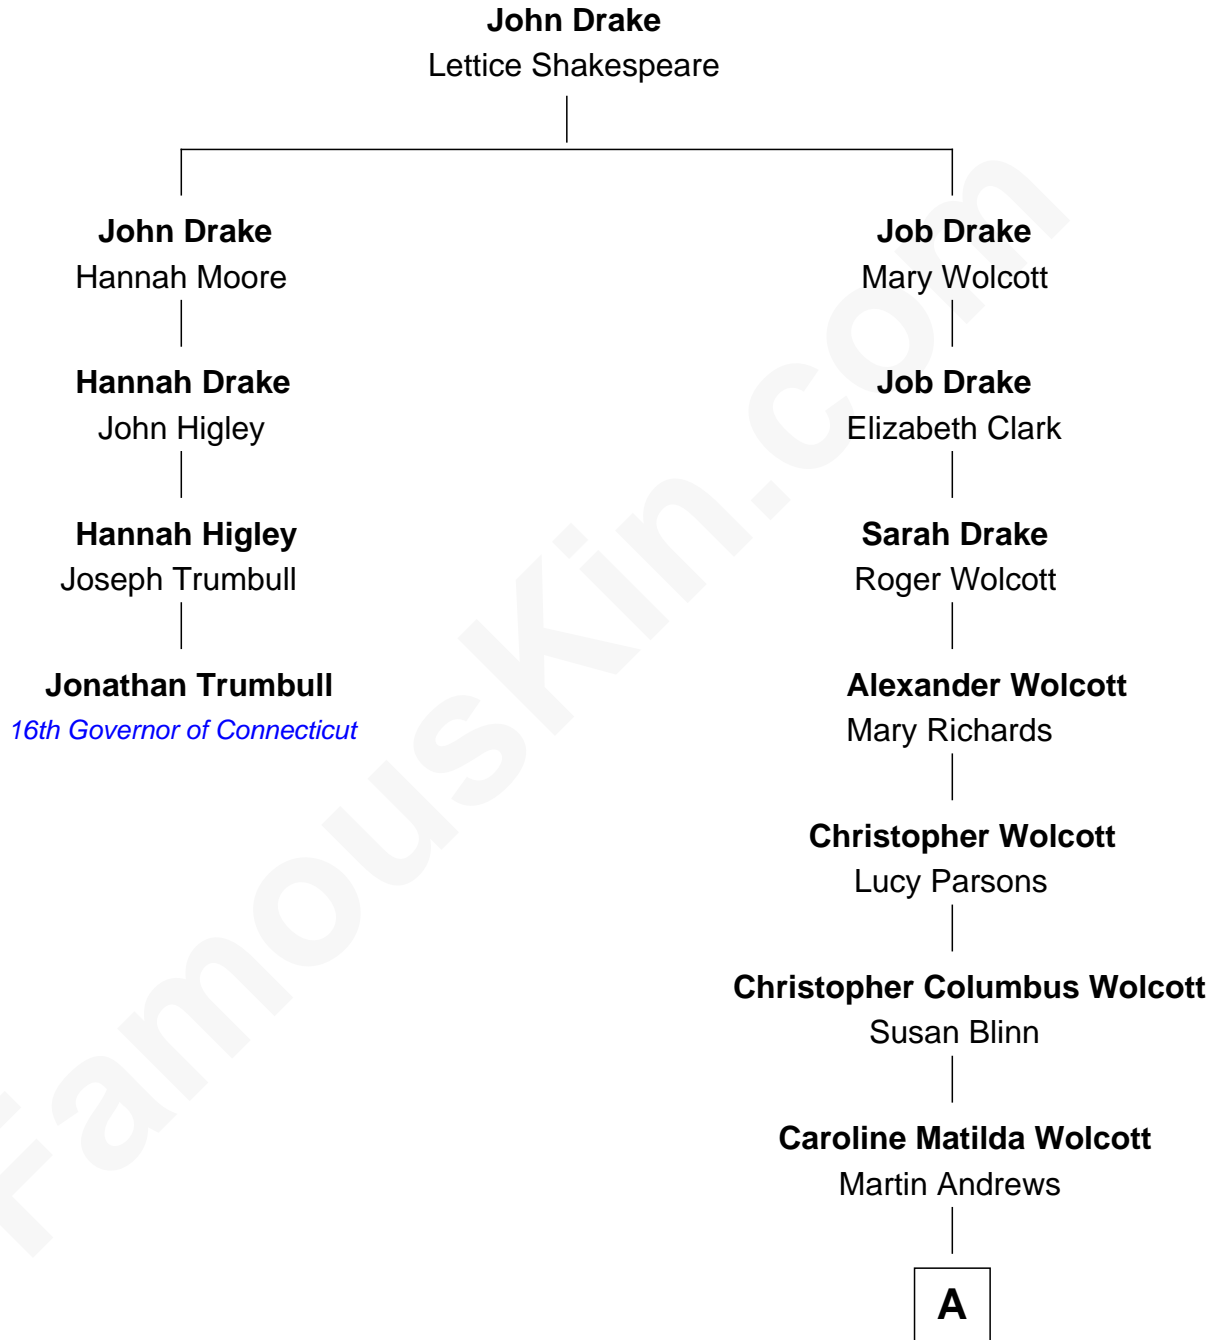

# FamousKin.com Relationship Chart of

**Jonathan Trumbull**

*16th Governor of Connecticut*

3rd cousin 5 times removed of

**Buckminster Fuller**

*Author, Architect, and Inventor*

A

Caroline Wolcott Andrews

Richard Buckminster Fuller

**Buckminster Fuller**

*Author, Architect, and Inventor*

FamousKin.com