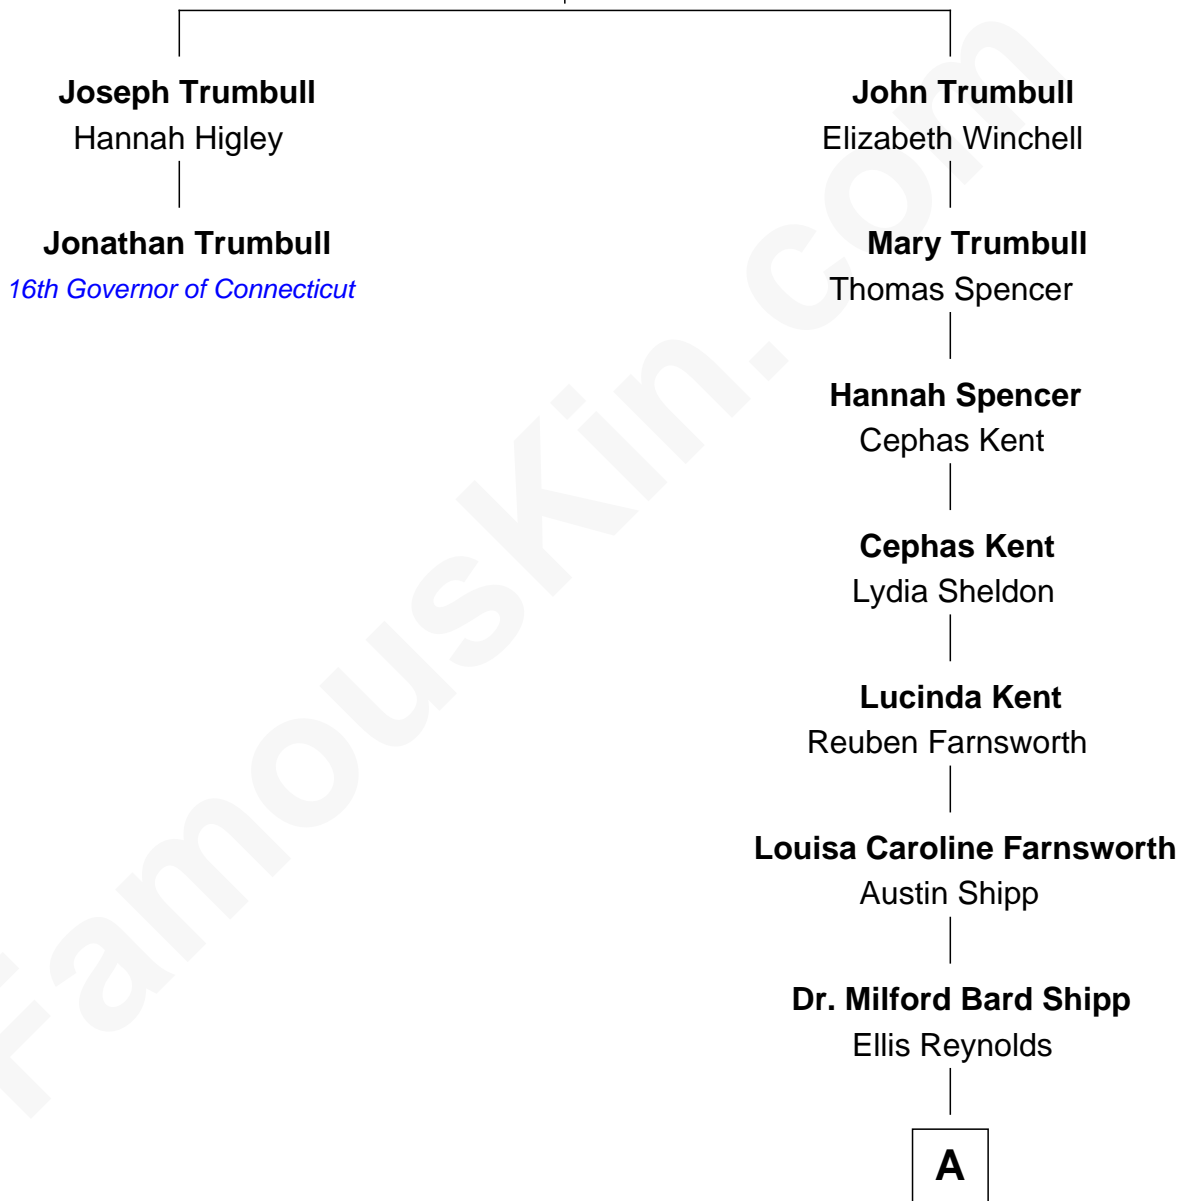

FamousKin.com Relationship Chart of

Jonathan Trumbull

16th Governor of Connecticut

1st cousin 9 times removed of

Amy Adams

Movie Actress

Joseph Trumbull

Hannah Smith